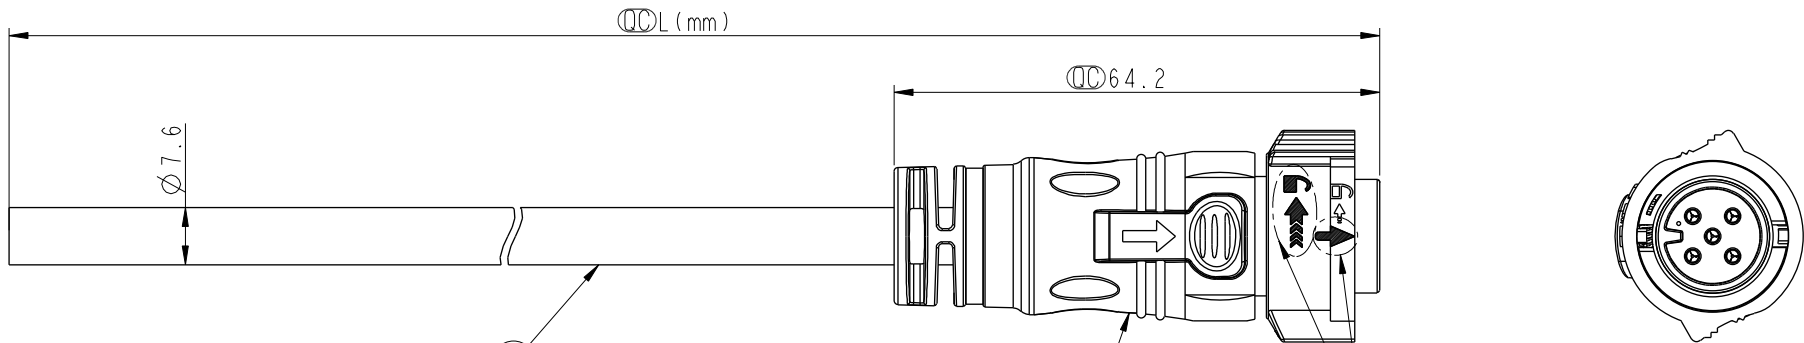

Cable ②

CB-05AFMM-QL8W00
Color: Black

① White Printing
白色印刷

Conn.

ALTW
CONFIDENTIAL
2014-11-18
R&D DEPT.

- Note:
- * ① Important Dimension To Check.
 - * Working Voltage Rating: AC 300 V
 - * Working Current Rating: 10A
 - * Flame Class: UL94V-0 (UV Resistance)
 - * Waterproof Rate: IP68(Mated).
 - * Housing: Nylon+GF, Black.
 - * Male Pin: Copper Alloy, Gold Plated
 - * Cable: UL21388 16AWG*5C+AL.Mylar Black,PVC Jacket UV Resistant, OD=7.6
 - * Cable Length Tolerance: 01M:±40mm
02M~05M:±60mm
06M~10M:±100mm
11M~30M:±200mm
31M~99M:±500mm

CB-05AFMM-QL8DXX

- ↑
XX : 01~99Meters
01 : 01Meter
02 : 02Meters
:
:
99 : 99Meters

Pin Assignments
Front View

5	Yellow	黃
4	Orange	橙
3	Red	紅
2	Brown	棕
1	Black	黑
Conn.	Wire Color	
	Pin Out	

UNIT:mm
TOLERANCE ±0.5

TITLE X Lok C-Size Cable 5 Pin 10A F Conn. M Pin			
SCALE 1:1	SIZE A4	SHEET 1 OF 1	
REV. A	WC-REV. A.2	①: Inspection item	

Amphenol LTW
安費諾亮泰企業股份有限公司

ITEM NO	DRAWN BY Micky	DATE 2014-11-18
DWG NO CB-05AFMM-QL8DXX	CHECKED BY Spring	DATE 2014-11-18
CUSTOMER ALTW	APPROVED BY Kevin	DATE 2014-11-18