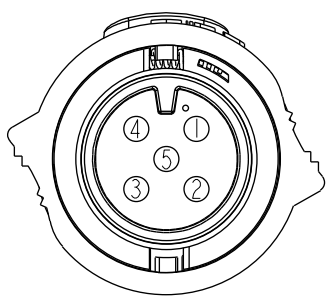

Cable ②

CB-05AFMM-QL8W00
Color: Black

① White Printing
白色印刷

Conn.

ALTW
CONFIDENTIAL
2014-11-18
R&D DEPT.

- Note:
- * ① Important Dimension To Check.
 - * Working Voltage Rating: AC 300 V
 - * Working Current Rating: 10A
 - * Flame Class: UL94V-0 (UV Resistance)
 - * Waterproof Rate: IP68(Mated).
 - * Housing: Nylon+GF, Black.
 - * Male Pin: Copper Alloy, Gold Plated
 - * Cable: UL21388 16AWG*5C+AL.Mylar Black,PVC Jacket UV Resistant, OD=7.6
 - * Cable Length Tolerance: 01M:±40mm
02M~05M:±60mm
06M~10M:±100mm
11M~30M:±200mm
31M~99M:±500mm

CB-05AFMM-QL8DXX

- ↑
XX : 01~99Meters
01 : 01Meter
02 : 02Meters
:
:
99 : 99Meters

Pin Assignments
Front View

5	Yellow	黃
4	Orange	橙
3	Red	紅
2	Brown	棕
1	Black	黑
Conn.	Wire Color	
	Pin Out	

UNIT:mm
TOLERANCE ±0.5

TITLE X Lok C-Size Cable 5 Pin 10A F Conn. M Pin			
SCALE 1:1	SIZE A4	SHEET 1 OF 1	
REV. A	WC-REV. A.2	①: Inspection item	

Amphenol LTW
安費諾亮泰企業股份有限公司

ITEM NO	DRAWN BY Micky	DATE 2014-11-18
DWG NO CB-05AFMM-QL8DXX	CHECKED BY Spring	DATE 2014-11-18
CUSTOMER ALTW	APPROVED BY Kevin	DATE 2014-11-18