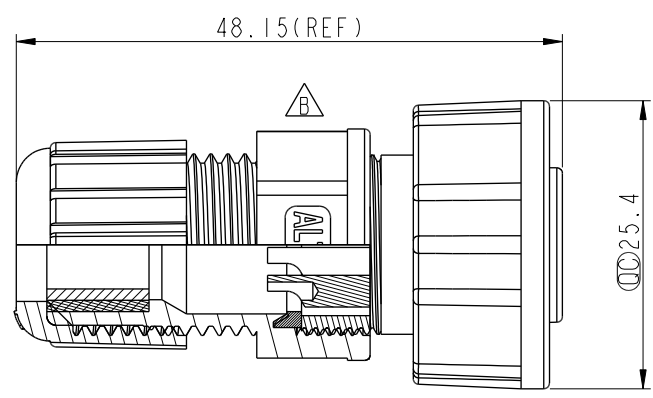

Pin Assignments
Front View 前視圖

ALTW
 CONFIDENTIAL
 2020-06-12
 R&D DEPT.

- $\triangle C$ Note:
- * $\text{\textcircled{C}}$ Important Dimension.
 - * Waterproof Rate : IP67
 - * Housing: Thermoplastic, Black
 - * Pin: Copper Alloy, Gold Plated
 - * Screw Nut: Thermoplastic, Black
 - * O-Ring: Rubber, Black
 - * Gasket : Rubber, Black
 - * Seals : Rubber, Black
 - * Clamp Ring: Thermoplastic, Black
 - * Sealing Nut: Thermoplastic, Black
 - * Seals B1 for Cable OD: $\varnothing 7.6\text{mm} - \varnothing 9.6\text{mm}$
 - * Seals B2 for Cable OD: $\varnothing 4.0\text{mm} - \varnothing 7.6\text{mm}$
 - * One Set Unassembled in One PE Bag

UNIT: mm		
TOLERANCE	.X	± 0.25
	.XX	± 0.1
	.XXX	± 0.05
ANGLES		$\pm 1^\circ$

TITLE CERES, C-10A, 05P, CABLE W/O SR F, F, FI SOLDER, SCREW $\triangle C$			
SCALE	SIZE	SHEET	OF
1:1	A4	1	1
REV.	WC-REV.	$\text{\textcircled{C}}$: Inspection item	
C	A.2		