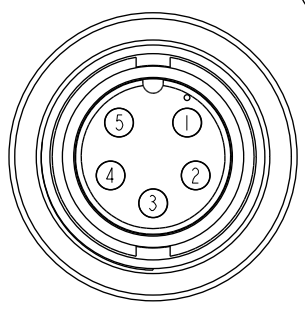

Pin Assignments
Front View 前視圖

ALTW
 CONFIDENTIAL
 2020-06-12
 R&D DEPT.

- $\triangle C$ Note:
- * $\text{\textcircled{C}}$ Important Dimension.
 - * Waterproof Rate : IP67
 - * Housing: Thermoplastic, Black
 - * Pin: Copper Alloy, Gold Plated
 - * Screw Nut: Thermoplastic, Black
 - * O-Ring: Rubber, Black
 - * Gasket : Rubber, Black
 - * Seals : Rubber, Black
 - * Clamp Ring: Thermoplastic, Black
 - * Sealing Nut: Thermoplastic, Black
 - * Seals B1 for Cable OD: $\varnothing 7.6\text{mm} - \varnothing 9.6\text{mm}$
 - * Seals B2 for Cable OD: $\varnothing 4.0\text{mm} - \varnothing 7.6\text{mm}$
 - * One Set Unassembled in One PE Bag

UNIT: mm		
TOLERANCE	.X	± 0.25
	.XX	± 0.1
	.XXX	± 0.05
ANGLES		$\pm 1^\circ$

TITLE CERES, C-10A, 05P, CABLE W/O SR F, F, FI SOLDER, SCREW $\triangle C$			
SCALE	SIZE	SHEET	OF
1:1	A4	1	1
REV.	WC-REV.	$\text{\textcircled{C}}$: Inspection item	
C	A.2		