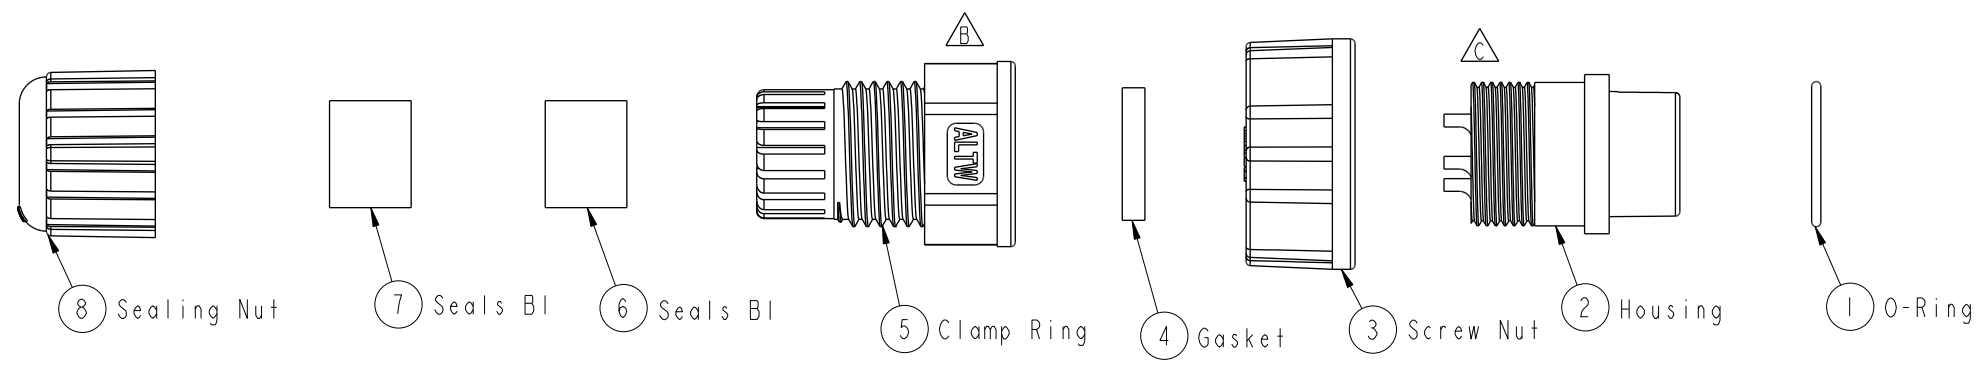

Pin Assignments
Front View 前視圖

ALTW
 CONFIDENTIAL
 2020-06-12
 R&D DEPT.

- $\triangle C$ Note:
- * $\text{\textcircled{C}}$ Important Dimension.
 - * Waterproof Rate : IP67
 - * Housing: Thermoplastic, Black
 - * Pin: Copper Alloy, Gold Plated
 - * Screw Nut: Thermoplastic, Black
 - * O-Ring: Rubber, Black
 - * Gasket : Rubber, Black
 - * Seals : Rubber, Black
 - * Clamp Ring: Thermoplastic, Black
 - * Sealing Nut: Thermoplastic, Black
 - * Seals B1 for Cable OD: $\varnothing 7.6\text{mm} - \varnothing 9.6\text{mm}$
 - * Seals B2 for Cable OD: $\varnothing 4.0\text{mm} - \varnothing 7.6\text{mm}$
 - * One Set Unassembled in One PE Bag

UNIT: mm		
TOLERANCE	.X	± 0.25
	.XX	± 0.1
	.XXX	± 0.05
ANGLES		$\pm 1^\circ$

TITLE CERES, C-10A, 05P, CABLE W/O SR F, F, FI SOLDER, SCREW $\triangle C$			
SCALE	SIZE	SHEET	OF
1:1	A4	1	1
REV.	WC-REV.	$\text{\textcircled{C}}$: Inspection item	
C	A.2		