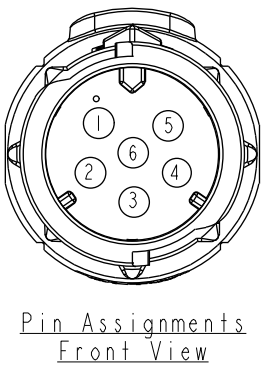

THIS DOCUMENT IS SUBJECT TO CHANGE WITHOUT NOTICE. IT IS CONFIDENTIAL AND A PROPERTY OF Amphenol LTW. DISCLOSURE TO THIRD PARTY HAS TO BE AUTHORIZED BY Amphenol LTW.

REV.	ECN NO.	DATE	SIGN	DESCRIPTION

6	Green	綠
5	Yellow	黃
4	Orange	橙
3	Red	紅
2	Brown	棕
1	Black	黑
Conn.	Wire Color	Pin Out

CB-06AMMM-QL8DXX
 XX : 01~99Meters
 01 : 01Meter
 02 : 02Meters
 :
 :
 99 : 99Meters

- Note:
- * \varnothing Important Dimension To Check.
 - * Working Voltage Rating: AC 300 V
 - * Working Current Rating: 10A
 - * Flame Class: UL94V-0 (UV Resistance)
 - * Waterproof Rate: IP68 (Mated).
 - * Housing: Nylon+GF, Black.
 - * Male Pin: Copper Alloy, Gold Plated
 - * Cable: UL21388 16AWG*6C+AL.Mylar Black,PVC Jacket UV Resistant, OD=8.4
 - * Cable Length Tolerance: 01M:±40mm
 02M~05M:±60mm
 06M~10M:±100mm
 11M~30M:±200mm
 31M~99M:±500mm

UNIT:mm

TOLERANCE ±0.5

TITLE X Lok C-Size Cable 6Pin 10A M Conn. M Pin			
SCALE 3:2	SIZE A4	SHEET 1 OF 1	
REV. A	WC-REV. A.4	\varnothing : Inspection item	

Amphenol LTW
 安費諾亮泰企業股份有限公司

ITEM NO	DRAWN BY Micky	DATE 2014-11-18
DWG NO CB-06AMMM-QL8DXX	CHECKED BY Spring	DATE 2014-11-18
CUSTOMER ALTW	APPROVED BY Kevin	DATE 2014-11-18