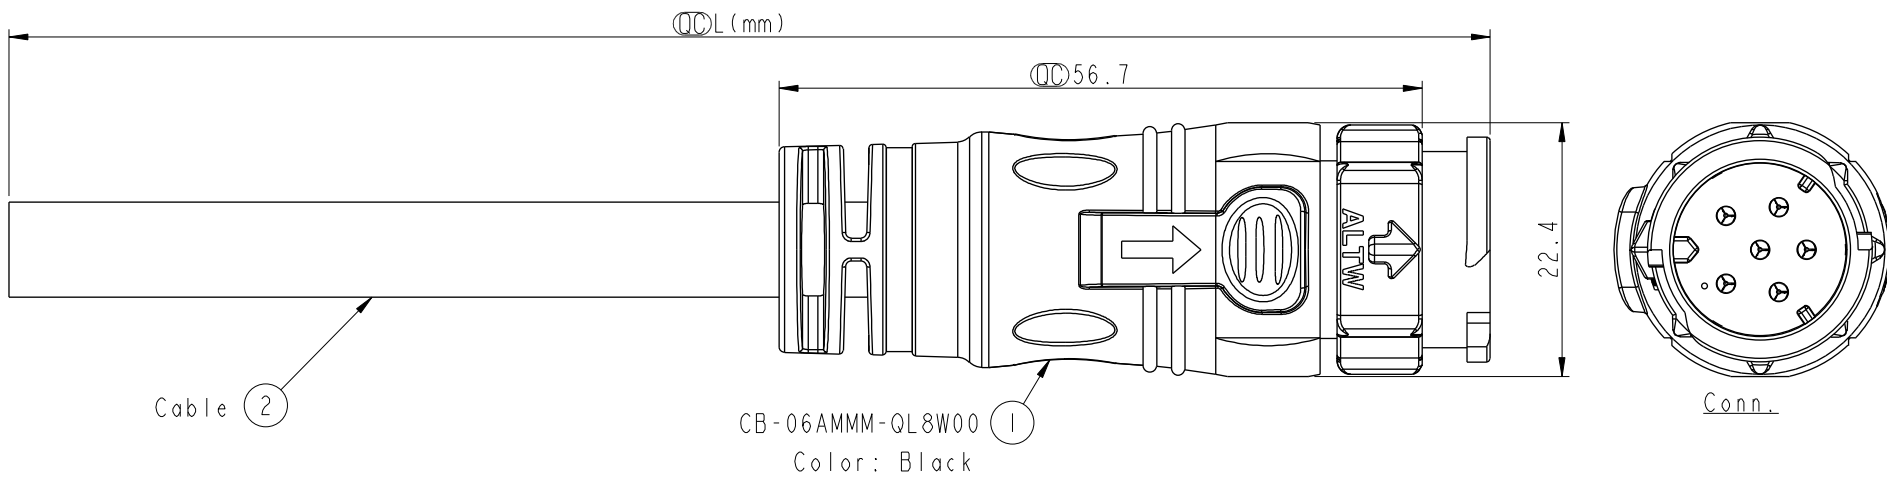

THIS DOCUMENT IS SUBJECT TO CHANGE WITHOUT NOTICE. IT IS CONFIDENTIAL AND A PROPERTY OF Amphenol LTW. DISCLOSURE TO THIRD PARTY HAS TO BE AUTHORIZED BY Amphenol LTW.

REV.	ECN NO.	DATE	SIGN	DESCRIPTION

6	Green	綠
5	Yellow	黃
4	Orange	橙
3	Red	紅
2	Brown	棕
1	Black	黑
Conn.	Wire Color	Pin Out

CB-06AMMM-QL8DXX
 XX : 01~99Meters
 01 : 01Meter
 02 : 02Meters
 :
 :
 99 : 99Meters

- Note:
- * \varnothing Important Dimension To Check.
 - * Working Voltage Rating: AC 300 V
 - * Working Current Rating: 10A
 - * Flame Class: UL94V-0 (UV Resistance)
 - * Waterproof Rate: IP68 (Mated).
 - * Housing: Nylon+GF, Black.
 - * Male Pin: Copper Alloy, Gold Plated
 - * Cable: UL21388 16AWG*6C+AL.Mylar Black,PVC Jacket UV Resistant, OD=8.4
 - * Cable Length Tolerance: 01M:±40mm
 02M~05M:±60mm
 06M~10M:±100mm
 11M~30M:±200mm
 31M~99M:±500mm

UNIT:mm

TOLERANCE ±0.5

TITLE X Lok C-Size Cable 6Pin 10A M Conn. M Pin			
SCALE 3:2	SIZE A4	SHEET 1 OF 1	
REV. A	WC-REV. A.4	\varnothing : Inspection item	

Amphenol LTW
 安費諾亮泰企業股份有限公司

ITEM NO	DRAWN BY Micky	DATE 2014-11-18
DWG NO CB-06AMMM-QL8DXX	CHECKED BY Spring	DATE 2014-11-18
CUSTOMER ALTW	APPROVED BY Kevin	DATE 2014-11-18