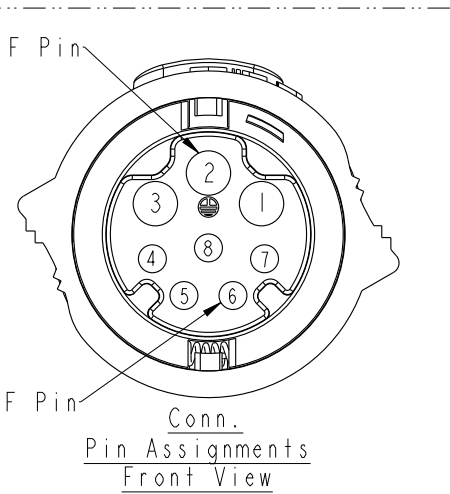

ALTW
CONFIDENTIAL
 2016-05-09
 R&D DEPT.

- Note:
- * \varnothing Important Dimension To Check.
 - * Waterproof Rate: IP68(Mated, 1M/24hr)
 - * Working Voltage Rating:
 Power AC/DC 300V
 Data DC 30V
 - * Working Current:
 Power: 10A
 Data: 05A
 - * Housing: Nylon+GF, Black
 - * Pins: Copper Alloy, Gold & Ni Plated
 - * Cable: UL21996 3C*16AWG+(26#*2P+D+AL)+F+AL/MY, PVC Jacket, OD=11.0, Black.
 - * Cable Length Tolerance: 01M:±40mm
 02M~05M:±60mm
 06M~10M:±100mm
 11M~30M:±200mm
 31M~99M:±500mm

8	Drain	(26AWG)	地線	Twist 對線
7	Blue	(26AWG)	藍	
6	Red	(26AWG)	紅	Twist 對線
5	Green	(26AWG)	綠	
4	White	(26AWG)	白	
3	Black	(16AWG)	黑	
2	Green	(16AWG)	綠	
1	White	(16AWG)	白	
Conn.	Wire Color			
Pin Out				

CBD-08AFFM-QL8FXX
 ↑
 XX : 01~99Meters
 01 : 01Meter
 02 : 02Meters
 ...
 99 : 99Meters
 Cable Length(L): 01~99Meters

UNIT:mm
 TOLERANCE ±0.5

TITLE X-Lok C Size Cable Molding 8 Pin F Connector F Pin			
SCALE 1:1	SIZE A4	SHEET 1 OF 1	
REV. A	WC-REV. A.2	\varnothing : Inspection item	

Amphenol LTW
 安費諾亮泰企業股份有限公司

ITEM NO	DRAWN BY Spring	DATE 2016-05-09
DWG NO CBD-08AFFM-QL8FXX	CHECKED BY Fisher	DATE 2016-05-09
CUSTOMER ALTW	APPROVED BY Kevin	DATE 2016-05-09