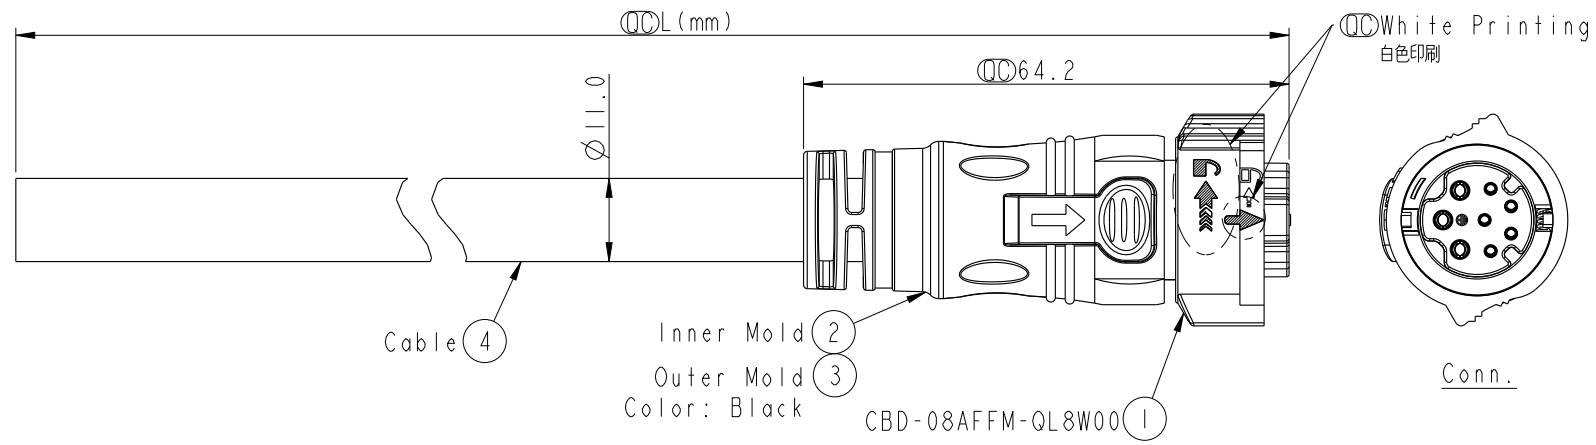

ALTW
CONFIDENTIAL
 2016-05-09
 R&D DEPT.

- Note:
- * \varnothing Important Dimension To Check.
 - * Waterproof Rate: IP68(Mated, 1M/24hr)
 - * Working Voltage Rating:
 Power AC/DC 300V
 Data DC 30V
 - * Working Current:
 Power: 10A
 Data: 05A
 - * Housing: Nylon+GF, Black
 - * Pins: Copper Alloy, Gold & Ni Plated
 - * Cable: UL21996 3C*16AWG+(26#*2P+D+AL)+F+AL/MY, PVC Jacket, OD=11.0, Black.
 - * Cable Length Tolerance: 01M:±40mm
 02M~05M:±60mm
 06M~10M:±100mm
 11M~30M:±200mm
 31M~99M:±500mm

8	Drain	(26AWG)	地線	Twist 對線
7	Blue	(26AWG)	藍	
6	Red	(26AWG)	紅	Twist 對線
5	Green	(26AWG)	綠	
4	White	(26AWG)	白	
3	Black	(16AWG)	黑	
2	Green	(16AWG)	綠	
1	White	(16AWG)	白	
Conn.	Wire Color			
Pin Out				

CBD-08AFFM-QL8FXX
 ↑
 XX : 01~99Meters
 01 : 01Meter
 02 : 02Meters
 ...
 99 : 99Meters
 Cable Length(L): 01~99Meters

UNIT:mm
 TOLERANCE ±0.5

TITLE X-Lok C Size Cable Molding 8 Pin F Connector F Pin			
SCALE 1:1	SIZE A4	SHEET 1 OF 1	
REV. A	WC-REV. A.2	\varnothing : Inspection item	

Amphenol LTW
 安費諾亮泰企業股份有限公司

ITEM NO	DRAWN BY Spring	DATE 2016-05-09
DWG NO CBD-08AFFM-QL8FXX	CHECKED BY Fisher	DATE 2016-05-09
CUSTOMER ALTW	APPROVED BY Kevin	DATE 2016-05-09