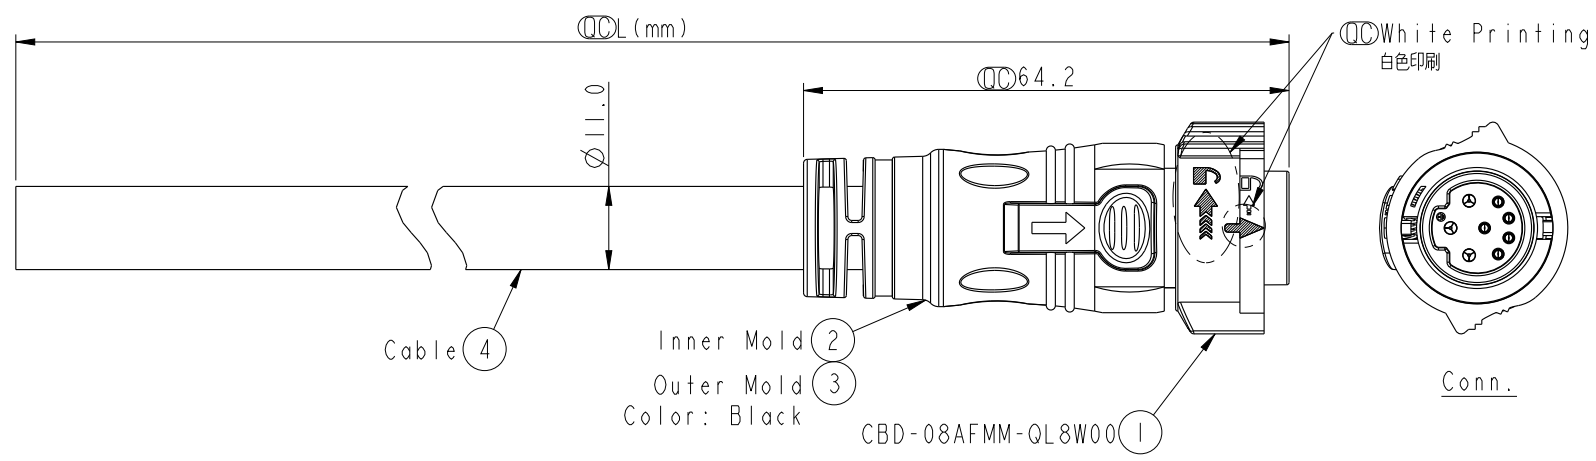

**ALTW**  
**CONFIDENTIAL**  
 2016-05-09  
 R&D DEPT.

- Note:
- \*  $\varnothing$  Important Dimension To Check.
  - \* Waterproof Rate: IP68(Mated, 1M/24hr)
  - \* Working Voltage Rating:  
 Power AC/DC 300V  
 Data DC 30V
  - \* Working Current:  
 Power: 10A  
 Data: 05A
  - \* Housing: Nylon+GF, Black
  - \* Pins: Copper Alloy, Gold & Ni Plated
  - \* Cable: UL21996 3C\*16AWG+(26#\*2P+D+AL)+F+AL/MY, PVC Jacket, OD=11.0, Black.
  - \* Cable Length Tolerance: 01M:±40mm  
 02M~05M:±60mm  
 06M~10M:±100mm  
 11M~30M:±200mm  
 31M~99M:±500mm

8	Drain	(26AWG)	地線	Twist 對線
7	Blue	(26AWG)	藍	
6	Red	(26AWG)	紅	Twist 對線
5	Green	(26AWG)	綠	
4	White	(26AWG)	白	
3	Black	(16AWG)	黑	
2	Green	(16AWG)	綠	
1	White	(16AWG)	白	
Conn.	Wire Color			
Pin Out				

CBD-08AFMM-QL8FXX  
 ↑  
 XX : 01~99Meters  
 01 : 01Meter  
 02 : 02Meters  
 :  
 :  
 99 : 99Meters  
 Cable Length(L): 01~99Meters

UNIT:mm

TOLERANCE ±0.5

TITLE X-Lok C Size Cable Molding 8 Pin F Connector M Pin			
SCALE 1:1	SIZE A4	SHEET 1 OF 1	
REV. A	WC-REV. A.1	$\varnothing$ : Inspection item	

**Amphenol LTW**  
 安費諾亮泰企業股份有限公司

ITEM NO	DRAWN BY Spring	DATE 2016-05-09
DWG NO CBD-08AFMM-QL8FXX	CHECKED BY Fisher	DATE 2016-05-09
CUSTOMER ALTW	APPROVED BY Kevin	DATE 2016-05-09