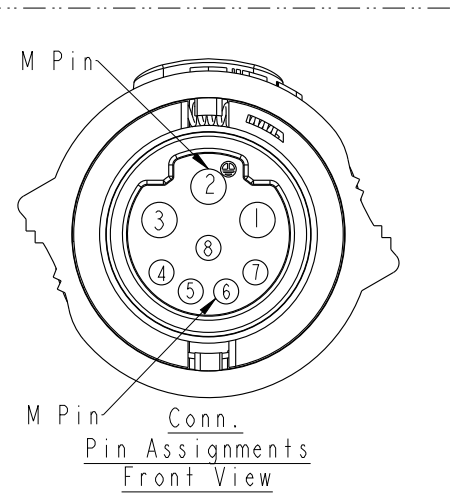

**ALTW**  
**CONFIDENTIAL**  
 2016-05-09  
 R&D DEPT.

- Note:
- \*  $\varnothing$  Important Dimension To Check.
  - \* Waterproof Rate: IP68(Mated, 1M/24hr)
  - \* Working Voltage Rating:  
 Power AC/DC 300V  
 Data DC 30V
  - \* Working Current:  
 Power: 10A  
 Data: 05A
  - \* Housing: Nylon+GF, Black
  - \* Pins: Copper Alloy, Gold & Ni Plated
  - \* Cable: UL21996 3C\*16AWG+(26#\*2P+D+AL)+F+AL/MY, PVC Jacket, OD=11.0, Black.
  - \* Cable Length Tolerance: 01M:±40mm  
 02M~05M:±60mm  
 06M~10M:±100mm  
 11M~30M:±200mm  
 31M~99M:±500mm

8	Drain	(26AWG)	地線	Twist 對線
7	Blue	(26AWG)	藍	
6	Red	(26AWG)	紅	Twist 對線
5	Green	(26AWG)	綠	
4	White	(26AWG)	白	
3	Black	(16AWG)	黑	
2	Green	(16AWG)	綠	
1	White	(16AWG)	白	
Conn.	Wire Color			
Pin Out				

CBD-08AFMM-QL8FXX  
 ↑  
 XX : 01~99Meters  
 01 : 01Meter  
 02 : 02Meters  
 :  
 :  
 99 : 99Meters  
 Cable Length(L): 01~99Meters

UNIT:mm

TOLERANCE ±0.5

TITLE X-Lok C Size Cable Molding 8 Pin F Connector M Pin			
SCALE 1:1	SIZE A4	SHEET 1 OF 1	
REV. A	WC-REV. A.1	$\varnothing$ : Inspection item	

**Amphenol LTW**  
 安費諾亮泰企業股份有限公司

ITEM NO	DRAWN BY Spring	DATE 2016-05-09
DWG NO CBD-08AFMM-QL8FXX	CHECKED BY Fisher	DATE 2016-05-09
CUSTOMER ALTW	APPROVED BY Kevin	DATE 2016-05-09