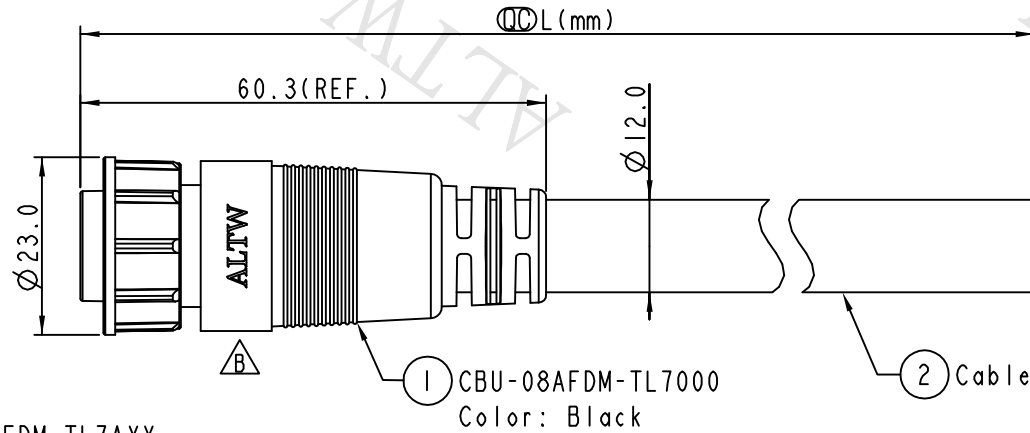

REV.	ECN NO.	DATE	SIGN	DESCRIPTION
A	Initial Release	2010/10/15	Jimmy	Rev.01 Changed To Rev.A
B	LEN1480564~567	2014/08/20	Vicky	Update Logo

Conn.

CBU-08AFDM-TL7AXX

XX : 01~99Meters
 01 : 01Meter
 02 : 02Meters
 ...
 99 : 99Meters

Cable Length(L): 01~99Meters

8	Drain	24AWG	地線
7	Green	24AWG	綠
6	White/Green	24AWG	白/綠
5	Orange	24AWG	橘
4	White/Orange	24AWG	白/橘
3	Blue	16AWG	藍
2	Brown	16AWG	棕
1	Green/Yellow	16AWG	綠/黃
Conn.	Wire Color		
	Pin Out		

Twist
對線

Twist
對線

Conn.
Pin Assignments
Front View

Note:

- * Ⓞ Important Dimension To Check
- * Waterproof Rate: IP67
- * Housing: Nylon+GF, Black
- * Pin: Copper Alloy, Gold Plated
- * Lock Nut: Nylon+GF, Black
- * O-Ring: EPDM, Black
- * Cable: UL2464 (24AWG*2P+D+Al/My)+16AWG*3C+F+P, Black, PVC Jacket, UV Resistant, OD=12.0
- * Cable Length Tolerance: 01M:±40mm
 02M~05M:±60mm
 06M~10M:±100mm
 11M~30M:±200mm
 31M~99M:±500mm

UNIT:mm	
TOLERANCE	±0.5 mm

TITLE HyBrid Cable, Middle, 3Key 3FPin(10A)+5MPin(2A)			
SCALE 1:1	SIZE A4	SHEET 1 OF 1	
REV. B	WC-REV. A.1	Ⓞ: Inspection item	

Amphenol LTW
 安費諾亮泰企業股份有限公司

ITEM NO	DRAWN BY Vicky	DATE 2014-08-20
DWG NO CBU-08AFDM-TL7AXX	CHECKED BY Sam	DATE 2014-08-20
CUSTOMER ALTW	APPROVED BY Rita	DATE 2014-08-20