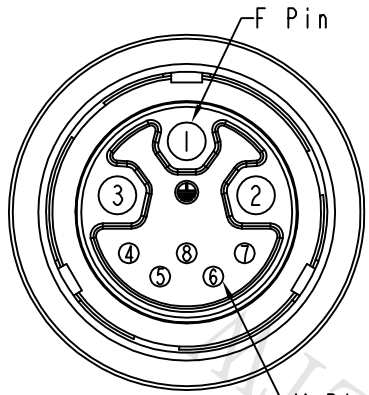

REV.	ECN NO.	DATE	SIGN	DESCRIPTION
A	Initial Release	2010/10/15	Jimmy	Rev.01 Changed To Rev.A
B	LEN1480564~567	2014/08/20	Vicky	Update Logo

Conn.

CBU-08AFDM-TL7AXX

XX : 01~99Meters
 01 : 01Meter
 02 : 02Meters
 ...
 99 : 99Meters

Cable Length(L): 01~99Meters

8	Drain	24AWG	地線
7	Green	24AWG	綠
6	White/Green	24AWG	白/綠
5	Orange	24AWG	橘
4	White/Orange	24AWG	白/橘
3	Blue	16AWG	藍
2	Brown	16AWG	棕
1	Green/Yellow	16AWG	綠/黃
Conn.	Wire Color		
	Pin Out		

Twist
對線

Twist
對線

Conn.
Pin Assignments
Front View

Note:

- * Ⓞ Important Dimension To Check
- * Waterproof Rate: IP67
- * Housing: Nylon+GF, Black
- * Pin: Copper Alloy, Gold Plated
- * Lock Nut: Nylon+GF, Black
- * O-Ring: EPDM, Black
- * Cable: UL2464 (24AWG*2P+D+Al/My)+16AWG*3C+F+P, Black, PVC Jacket, UV Resistant, OD=12.0
- * Cable Length Tolerance: 01M:±40mm
 02M~05M:±60mm
 06M~10M:±100mm
 11M~30M:±200mm
 31M~99M:±500mm

UNIT:mm	
TOLERANCE	±0.5 mm

TITLE HyBrid Cable, Middle, 3Key 3FPin(10A)+5MPin(2A)			
SCALE 1:1	SIZE A4	SHEET 1 OF 1	
REV. B	WC-REV. A.1	Ⓞ: Inspection item	

Amphenol LTW
 安費諾亮泰企業股份有限公司

ITEM NO	DRAWN BY Vicky	DATE 2014-08-20
DWG NO CBU-08AFDM-TL7AXX	CHECKED BY Sam	DATE 2014-08-20
CUSTOMER ALTW	APPROVED BY Rita	DATE 2014-08-20