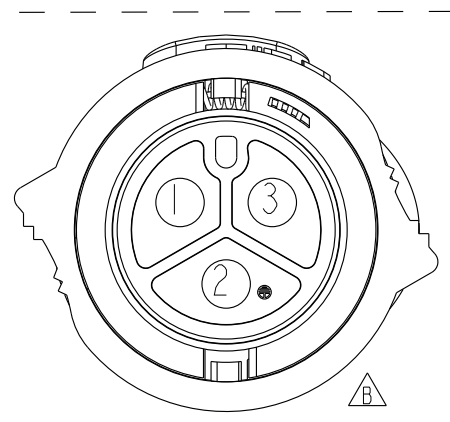

ALTW
CONFIDENTIAL
 2016-04-16
R&D DEPT.

Pin Assignments
Front View

Conn.

3	White	白
2	Green	綠
1	Black	黑
Conn.	Wire Color	
	Pin Out	

CC-03AFMM-QR8EXX

XX: 01~99Meters
 01: 01Meter
 02: 02Meters
 ...
 99: 99Meters

- Note:
- * \varnothing Important Dimension To Check.
 - * Working Voltage Rating: 300V AC
 - * Working Current Rating: Max. 20A
 - * \triangle Waterproof Rate: IP68.(Mated)
 in 1 meter water within 24 hours
 - * Connector: Nylon+GF, Black.
 - * Pin: Copper Alloy, Glod & Ni Plated.
 - * Lock Nut: Nylon+GF, Black.
 - * Cable: SJTW 12WG*3C, Black,
 PVC Jacket, OD=11.7mm.
 - * Cable Length Tolerance: 01M:±40mm
 02M~05M:±60mm
 06M~10M:±100mm
 11M~30M:±200mm
 31M~99M:±500mm

UNIT:mm	
TOLERANCE	±0.5

TITLE X Lok C-Size 90° Cable 3 Pin 20A F Conn. M Pin			
SCALE 6:5	SIZE A4	SHEET 1 OF 1	
REV. B	WC-REV. A.3	\varnothing : Inspection item	

Amphenol LTW
 安費諾亮泰企業股份有限公司

ITEM NO	DRAWN BY Spring	DATE 2016-04-16
DWG NO CC-03AFMM-QR8EXX	CHECKED BY Fisher	DATE 2016-04-16
CUSTOMER ALTW	APPROVED BY Kevin	DATE 2016-04-16