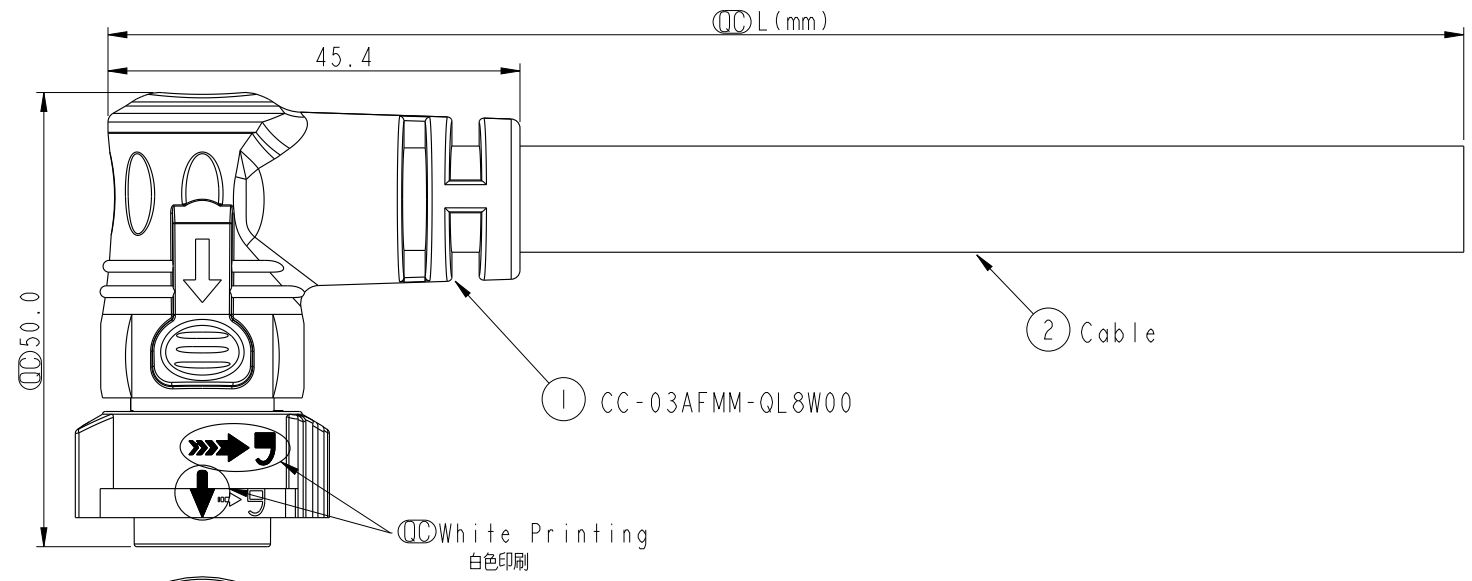

ALTW
CONFIDENTIAL
 2016-04-16
R&D DEPT.

Pin Assignments
Front View

Conn.

3	White	白
2	Green	綠
1	Black	黑
Conn.	Wire Color	
	Pin Out	

CC-03AFMM-QR8EXX

XX: 01~99Meters
 01: 01Meter
 02: 02Meters
 ...
 99: 99Meters

- Note:
- * \varnothing Important Dimension To Check.
 - * Working Voltage Rating: 300V AC
 - * Working Current Rating: Max. 20A
 - * \triangle Waterproof Rate: IP68.(Mated)
 in 1 meter water within 24 hours
 - * Connector: Nylon+GF, Black.
 - * Pin: Copper Alloy, Glod & Ni Plated.
 - * Lock Nut: Nylon+GF, Black.
 - * Cable: SJTW 12WG*3C, Black,
 PVC Jacket, OD=11.7mm.
 - * Cable Length Tolerance: 01M:±40mm
 02M~05M:±60mm
 06M~10M:±100mm
 11M~30M:±200mm
 31M~99M:±500mm

UNIT:mm	
TOLERANCE	±0.5

TITLE X Lok C-Size 90° Cable 3 Pin 20A F Conn. M Pin			
SCALE 6:5	SIZE A4	SHEET 1 OF 1	
REV. B	WC-REV. A.3	\varnothing : Inspection item	

Amphenol LTW
 安費諾亮泰企業股份有限公司

ITEM NO	DRAWN BY Spring	DATE 2016-04-16
DWG NO CC-03AFMM-QR8EXX	CHECKED BY Fisher	DATE 2016-04-16
CUSTOMER ALTW	APPROVED BY Kevin	DATE 2016-04-16