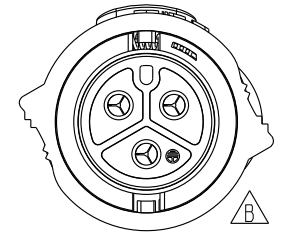

ALTW
CONFIDENTIAL
 2016-04-16
R&D DEPT.

Pin Assignments
Front View

Conn.

3	White	白
2	Green	綠
1	Black	黑
Conn.	Wire Color	
	Pin Out	

CC-03AFMM-QR8EXX

XX: 01~99Meters
 01: 01Meter
 02: 02Meters
 ...
 99: 99Meters

- Note:
- * \varnothing Important Dimension To Check.
 - * Working Voltage Rating: 300V AC
 - * Working Current Rating: Max. 20A
 - * \triangle Waterproof Rate: IP68.(Mated)
 in 1 meter water within 24 hours
 - * Connector: Nylon+GF, Black.
 - * Pin: Copper Alloy, Glod & Ni Plated.
 - * Lock Nut: Nylon+GF, Black.
 - * Cable: SJTW 12WG*3C, Black,
 PVC Jacket, OD=11.7mm.
 - * Cable Length Tolerance: 01M:±40mm
 02M~05M:±60mm
 06M~10M:±100mm
 11M~30M:±200mm
 31M~99M:±500mm

UNIT:mm	
TOLERANCE	±0.5

TITLE X Lok C-Size 90° Cable 3 Pin 20A F Conn. M Pin			
SCALE 6:5	SIZE A4	SHEET 1 OF 1	
REV. B	WC-REV. A.3	\varnothing : Inspection item	

Amphenol LTW
 安費諾亮泰企業股份有限公司

ITEM NO	DRAWN BY Spring	DATE 2016-04-16
DWG NO CC-03AFMM-QR8EXX	CHECKED BY Fisher	DATE 2016-04-16
CUSTOMER ALTW	APPROVED BY Kevin	DATE 2016-04-16