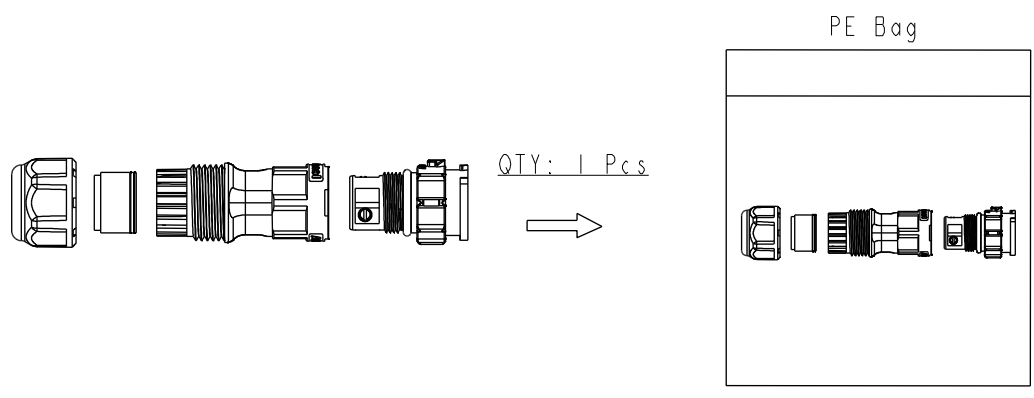

Note:
* One Set Unassembled In One PE Bag.
(每一組未組裝，放置於一個PE袋，並封口，如圖示)
* Label is Attached To PE Bag Front.
(標籤貼在PE袋正面)

UNIT:mm			TITLE XLOK, C-20A, 02P, CABLE W/O SR M, F, FI SCREW IN, XLOK		
TOLERANCE ±0.5 mm	SCALE 8:5	SIZE A4	SHEET 2	OF 2	REV. C
		WC-REV. A.3	: Inspection item		

Amphenol LTW
安費諾亮泰企業股份有限公司

ITEM NO	DRAWN BY Victor Hung	DATE 2020/05/08
DWG NO CC-XXBMFB-QL8XPP	CHECKED BY Aric Ko	DATE 2020/05/08
CUSTOMER ALTW	APPROVED BY Max Yang	DATE 2020/05/08