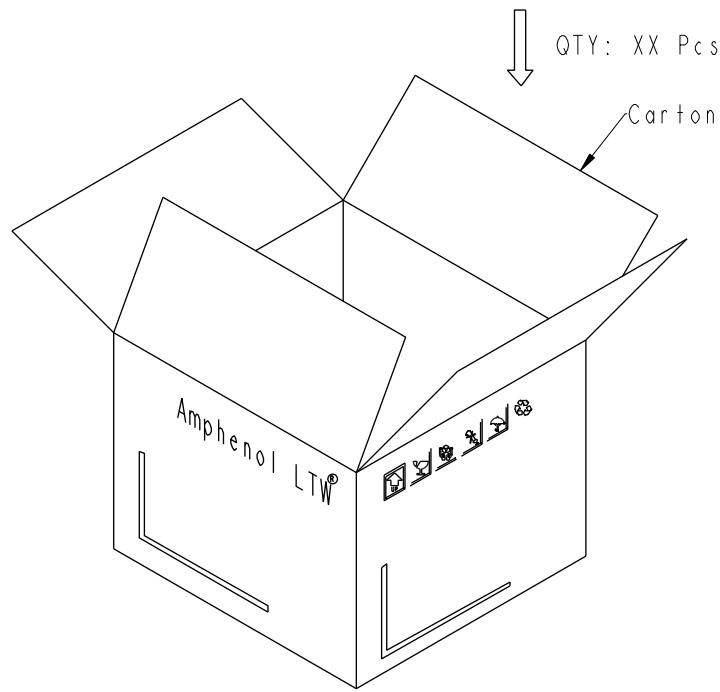

CC-XXBMFB-QLXPP

02-2 Pin

03-3 Pin

- S: With Red Color Seal 1, Cable OD 6.0~8.0mm.
- M: With Yellow Color Seal 2, Cable OD 8.0~10.0mm.
- L: With Blue Color Seal 3, Cable OD 10.0~12.0mm.
- A: With Seal 1 & Seal 2 & Seal 3.

- $\triangle B$  Note:
- \*  $\phi$  Important Dimension
  - \* Waterproof Rate: IP68, Mated
  - IP68 : 1M Depth Of Water In 24hours
  - \* Housing: Thermoplastic, Black
  - \* Pin: Copper Alloy, Gold Plated
  - \* Clamp Ring: Thermoplastic, Black
  - \* Sealing Nut: Thermoplastic, Black
  - \* Seals: Rubber

UNIT:mm		TITLE XLOK, C-20A, 02P, CABLE W/O SR $\triangle B$ M, F, FI SCREW IN, XLOK		
TOLERANCE	$\pm 0.5$ mm	SCALE 8:5	SIZE A4	SHEET 1 OF 2
REV. C	WC-REV. A.3	$\phi$ : Inspection item		

<b>Amphenol LTW</b> 安費諾亮泰企業股份有限公司		ITEM NO	DRAWN BY Victor Hung	DATE 2020/05/08
		DWG NO CC-XXBMFB-QL8XPP	CHECKED BY Aric Ko	DATE 2020/05/08
		CUSTOMER ALTW	APPROVED BY Max Yang	DATE 2020/05/08

Note:  
 \* One Set Unassembled In One PE Bag.  
 (每一組未組裝，放置於一個PE袋，並封口，如圖示)  
 \* Label is Attached To PE Bag Front.  
 (標籤貼在PE袋正面)

UNIT:mm			TITLE XLOK, C-20A, 02P, CABLE W/O SR M, F, FI SCREW IN, XLOK		
TOLERANCE ±0.5 mm	SCALE 8:5	SIZE A4	SHEET 2	OF 2	REV. C
		WC-REV. A.3	: Inspection item		