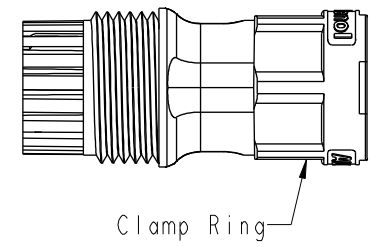

CC-XXBMFB-QLXPP

02-2 Pin

03-3 Pin

- S: With Red Color Seal 1, Cable OD 6.0~8.0mm.
- M: With Yellow Color Seal 2, Cable OD 8.0~10.0mm.
- L: With Blue Color Seal 3, Cable OD 10.0~12.0mm.
- A: With Seal 1 & Seal 2 & Seal 3.

- $\triangle B$  Note:
- \*  $\phi$  Important Dimension
  - \* Waterproof Rate: IP68, Mated
  - IP68 : 1M Depth Of Water In 24hours
  - \* Housing: Thermoplastic, Black
  - \* Pin: Copper Alloy, Gold Plated
  - \* Clamp Ring: Thermoplastic, Black
  - \* Sealing Nut: Thermoplastic, Black
  - \* Seals: Rubber

UNIT:mm		TITLE XLOK, C-20A, 02P, CABLE W/O SR $\triangle B$ M, F, FI SCREW IN, XLOK		
TOLERANCE	$\pm 0.5$ mm	SCALE 8:5	SIZE A4	SHEET 1 OF 2
REV. C	WC-REV. A.3	$\phi$ : Inspection item		

<b>Amphenol LTW</b> 安費諾亮泰企業股份有限公司		ITEM NO	DRAWN BY Victor Hung	DATE 2020/05/08
		DWG NO CC-XXBMFB-QL8XPP	CHECKED BY Aric Ko	DATE 2020/05/08
		CUSTOMER ALTW	APPROVED BY Max Yang	DATE 2020/05/08

Note:  
 \* One Set Unassembled In One PE Bag.  
 (每一組未組裝，放置於一個PE袋，並封口，如圖示)  
 \* Label is Attached To PE Bag Front.  
 (標籤貼在PE袋正面)

UNIT:mm			TITLE XLOK, C-20A, 02P, CABLE W/O SR M, F, FI SCREW IN, XLOK		
TOLERANCE ±0.5 mm	SCALE 8:5	SIZE A4	SHEET 2	OF 2	REV. C
		WC-REV. A.3	: Inspection item		