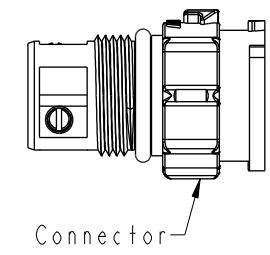

CC-XXBMFB-QLXPP

02-2 Pin

03-3 Pin

- S: With Red Color Seal 1, Cable OD 6.0~8.0mm.
- M: With Yellow Color Seal 2, Cable OD 8.0~10.0mm.
- L: With Blue Color Seal 3, Cable OD 10.0~12.0mm.
- A: With Seal 1 & Seal 2 & Seal 3.

- $\triangle B$  Note:
- \*  $\phi$  Important Dimension
  - \* Waterproof Rate: IP68, Mated
  - IP68 : 1M Depth Of Water In 24hours
  - \* Housing: Thermoplastic, Black
  - \* Pin: Copper Alloy, Gold Plated
  - \* Clamp Ring: Thermoplastic, Black
  - \* Sealing Nut: Thermoplastic, Black
  - \* Seals: Rubber

UNIT:mm		TITLE XLOK, C-20A, 02P, CABLE W/O SR $\triangle B$ M, F, FI SCREW IN, XLOK		
TOLERANCE	$\pm 0.5$ mm	SCALE 8:5	SIZE A4	SHEET 1 OF 2
REV. C	WC-REV. A.3	$\phi$ : Inspection item		

<b>Amphenol LTW</b> 安費諾亮泰企業股份有限公司		ITEM NO	DRAWN BY Victor Hung	DATE 2020/05/08
		DWG NO CC-XXBMFB-QL8XPP	CHECKED BY Aric Ko	DATE 2020/05/08
		CUSTOMER ALTW	APPROVED BY Max Yang	DATE 2020/05/08

Note:  
 \* One Set Unassembled In One PE Bag.  
 (每一組未組裝，放置於一個PE袋，並封口，如圖示)  
 \* Label is Attached To PE Bag Front.  
 (標籤貼在PE袋正面)

UNIT:mm			TITLE XLOK, C-20A, 02P, CABLE W/O SR M, F, FI SCREW IN, XLOK		
TOLERANCE ±0.5 mm	SCALE 8:5	SIZE A4	SHEET 2	OF 2	REV. C
		WC-REV. A.3	: Inspection item		