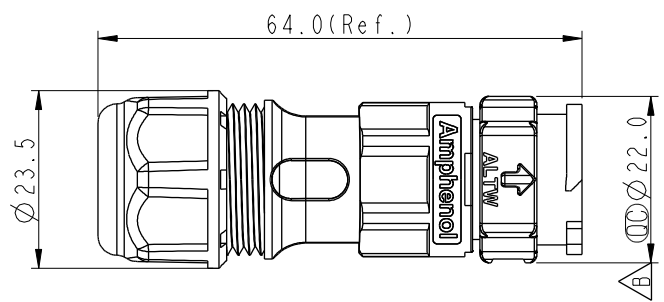

CC-XXBMFB-QLXPP

02-2 Pin

03-3 Pin

- S: With Red Color Seal 1, Cable OD 6.0~8.0mm.
- M: With Yellow Color Seal 2, Cable OD 8.0~10.0mm.
- L: With Blue Color Seal 3, Cable OD 10.0~12.0mm.
- A: With Seal 1 & Seal 2 & Seal 3.

- $\triangle B$  Note:
- \*  $\phi$  Important Dimension
  - \* Waterproof Rate: IP68, Mated
  - IP68 : 1M Depth Of Water In 24hours
  - \* Housing: Thermoplastic, Black
  - \* Pin: Copper Alloy, Gold Plated
  - \* Clamp Ring: Thermoplastic, Black
  - \* Sealing Nut: Thermoplastic, Black
  - \* Seals: Rubber

UNIT:mm		TITLE XLOK, C-20A, 02P, CABLE W/O SR $\triangle B$ M, F, FI SCREW IN, XLOK		
TOLERANCE	$\pm 0.5$ mm	SCALE 8:5	SIZE A4	SHEET 1 OF 2
REV. C	WC-REV. A.3	$\phi$ : Inspection item		

<b>Amphenol LTW</b> 安費諾亮泰企業股份有限公司		ITEM NO	DRAWN BY Victor Hung	DATE 2020/05/08
		DWG NO CC-XXBMFB-QL8XPP	CHECKED BY Aric Ko	DATE 2020/05/08
		CUSTOMER ALTW	APPROVED BY Max Yang	DATE 2020/05/08

Note:  
 \* One Set Unassembled In One PE Bag.  
 (每一組未組裝，放置於一個PE袋，並封口，如圖示)  
 \* Label is Attached To PE Bag Front.  
 (標籤貼在PE袋正面)

UNIT:mm			TITLE XLOK, C-20A, 02P, CABLE W/O SR M, F, FI SCREW IN, XLOK		
TOLERANCE ±0.5 mm	SCALE 8:5	SIZE A4	SHEET 2	OF 2	REV. C
		WC-REV. A.3	: Inspection item		