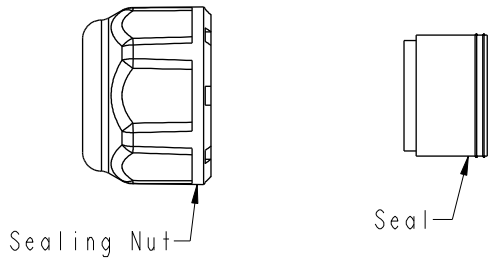

CC-XXBMFB-QLXPP

02-2 Pin

03-3 Pin

- S: With Red Color Seal 1, Cable OD 6.0~8.0mm.
- M: With Yellow Color Seal 2, Cable OD 8.0~10.0mm.
- L: With Blue Color Seal 3, Cable OD 10.0~12.0mm.
- A: With Seal 1 & Seal 2 & Seal 3.

- $\triangle B$  Note:
- \*  $\phi$  Important Dimension
  - \* Waterproof Rate: IP68, Mated
  - IP68 : 1M Depth Of Water In 24hours
  - \* Housing: Thermoplastic, Black
  - \* Pin: Copper Alloy, Gold Plated
  - \* Clamp Ring: Thermoplastic, Black
  - \* Sealing Nut: Thermoplastic, Black
  - \* Seals: Rubber