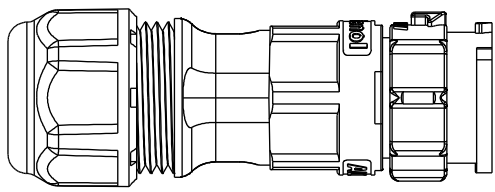

CC-XXBMFB-QLXPP

02-2 Pin

03-3 Pin

- S: With Red Color Seal 1, Cable OD 6.0~8.0mm.
- M: With Yellow Color Seal 2, Cable OD 8.0~10.0mm.
- L: With Blue Color Seal 3, Cable OD 10.0~12.0mm.
- A: With Seal 1 & Seal 2 & Seal 3.

- $\triangle B$  Note:
- \*  $\phi$  Important Dimension
  - \* Waterproof Rate: IP68, Mated
  - IP68 : 1M Depth Of Water In 24hours
  - \* Housing: Thermoplastic, Black
  - \* Pin: Copper Alloy, Gold Plated
  - \* Clamp Ring: Thermoplastic, Black
  - \* Sealing Nut: Thermoplastic, Black
  - \* Seals: Rubber

UNIT:mm		TITLE XLOK, C-20A, 02P, CABLE W/O SR $\triangle B$ M, F, FI SCREW IN, XLOK		
TOLERANCE	$\pm 0.5$ mm	SCALE 8:5	SIZE A4	SHEET 1 OF 2
REV. C	WC-REV. A.3	$\phi$ : Inspection item		

<b>Amphenol LTW</b> 安費諾亮泰企業股份有限公司		ITEM NO	DRAWN BY Victor Hung	DATE 2020/05/08
		DWG NO CC-XXBMFB-QL8XPP	CHECKED BY Aric Ko	DATE 2020/05/08
		CUSTOMER ALTW	APPROVED BY Max Yang	DATE 2020/05/08