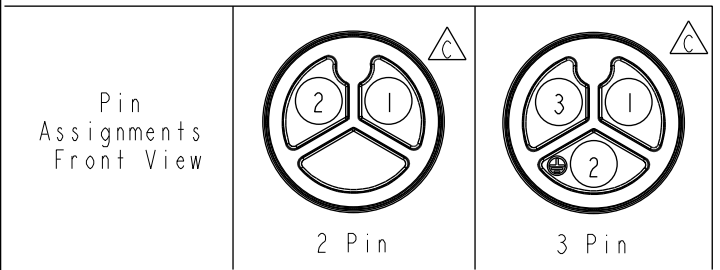

CC-XXBMFB-QLXPP

02-2 Pin

03-3 Pin

- S: With Red Color Seal 1, Cable OD 6.0~8.0mm.
- M: With Yellow Color Seal 2, Cable OD 8.0~10.0mm.
- L: With Blue Color Seal 3, Cable OD 10.0~12.0mm.
- A: With Seal 1 & Seal 2 & Seal 3.

- $\triangle B$  Note:
- \*  $\phi$  Important Dimension
  - \* Waterproof Rate: IP68, Mated
  - IP68 : 1M Depth Of Water In 24hours
  - \* Housing: Thermoplastic, Black
  - \* Pin: Copper Alloy, Gold Plated
  - \* Clamp Ring: Thermoplastic, Black
  - \* Sealing Nut: Thermoplastic, Black
  - \* Seals: Rubber