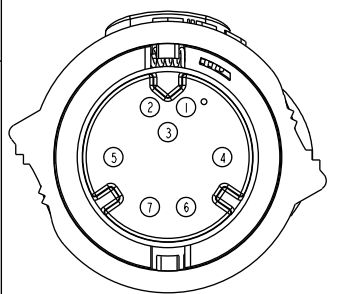

ALTW
 CONFIDENTIAL
 2014-12-11
 R&D DEPT.

- Note:
- * \varnothing Important Dimension To Check.
 - * Working Voltage Rating: AC 300 V
 - * Working Current Rating: 5A
 - * Flame Class: UL94V-0 (UV Resistance)
 - * Waterproof Rate: IP68(Mated).
 - * Housing: Nylon+GF, Black.
 - * Female Pin: Copper Alloy, Gold Plated
 - * Cable: UL21388 20AWG*8C+AL.Mylar Black,PVC Jacket UV Resistant, OD=6.8
 - * Cable Length Tolerance: 01M:±40mm
 02M~05M:±60mm
 06M~10M:±100mm
 11M~30M:±200mm
 31M~99M:±500mm

CD-07AFFM-QR8DXX

XX : 01~99Meters
 01 : 01Meter
 02 : 02Meters
 :
 :
 99 : 99Meters

Pin Assignments
Front View

| | | |
|-------|------------|---------|
| 7 | Blue | 藍 |
| 6 | Green | 綠 |
| 5 | Yellow | 黃 |
| 4 | Orange | 橙 |
| 3 | Red | 紅 |
| 2 | Brown | 棕 |
| 1 | Black | 黑 |
| Conn. | Wire Color | Pin Out |

| | |
|-----------|------|
| UNIT:mm | |
| TOLERANCE | ±0.5 |

| | | | |
|---|----------------|---------------------------------|--|
| TITLE X Lok C-Size 90° Cable 7 Pin 5A F Conn. F Pin | | | |
| SCALE 1:1 | SIZE A4 | SHEET 1 OF 1 | |
| REV. A | WC-REV. A.1 | \varnothing : Inspection item | |