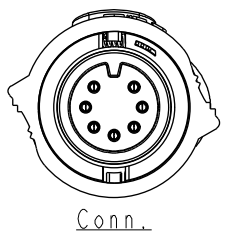

7	Blue	藍
6	Green	綠
5	Yellow	黃
4	Orange	橙
3	Red	紅
2	Brown	棕
1	Black	黑
Conn.	Wire Color	Pin Out

CD-07AFMM-QR8DXX

XX : 01~99Meters  
 01 : 01Meter  
 02 : 02Meters  
 :  
 :  
 99 : 99Meters

Note:

- \* ⑤ Important Dimension To Check.
- \* Working Voltage Rating: AC 300 V
- \* Working Current Rating: 5A
- \* Flame Class: UL94V-0 (UV Resistance)
- \* Waterproof Rate: IP68(Mated).
- \* Housing: Nylon+GF, Black.
- \* Male Pin: Copper Alloy, Gold Plated
- \* Cable: UL21388 20AWG\*8C+AL.Mylar Black,PVC Jacket UV Resistant, OD=6.8
- \* Cable Length Tolerance: 01M:±40mm  
 02M~05M:±60mm  
 06M~10M:±100mm  
 11M~30M:±200mm  
 31M~99M:±500mm

UNIT:mm   
 TOLERANCE ±0.5

TITLE X Lok C-Size 90° Cable 7 Pin 5A F Conn. M Pin			
SCALE 1:1	SIZE A4	SHEET 1 OF 1	
REV. A	WC-REV. A.1	⑤ Inspection item	

**Amphenol LTW**  
 安費諾亮泰企業股份有限公司

ITEM NO	DRAWN BY Micky	DATE 2014-12-12
DWG NO CD-07AFMM-QR8DXX	CHECKED BY Spring	DATE 2014-12-12
CUSTOMER ALTW	APPROVED BY Kevin	DATE 2014-12-12