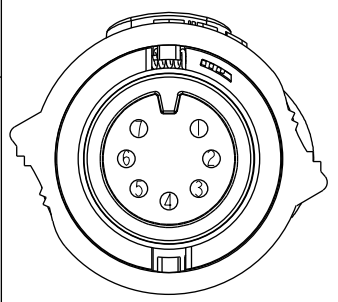

7	Blue	藍
6	Green	綠
5	Yellow	黃
4	Orange	橙
3	Red	紅
2	Brown	棕
1	Black	黑
Conn.	Wire Color	Pin Out

CD-07AFMM-QR8DXX

XX : 01~99Meters  
 01 : 01Meter  
 02 : 02Meters  
 :  
 :  
 99 : 99Meters

Note:

- \* ⑤ Important Dimension To Check.
- \* Working Voltage Rating: AC 300 V
- \* Working Current Rating: 5A
- \* Flame Class: UL94V-0 (UV Resistance)
- \* Waterproof Rate: IP68(Mated).
- \* Housing: Nylon+GF, Black.
- \* Male Pin: Copper Alloy, Gold Plated
- \* Cable: UL21388 20AWG\*8C+AL.Mylar Black,PVC Jacket UV Resistant, OD=6.8
- \* Cable Length Tolerance: 01M:±40mm  
 02M~05M:±60mm  
 06M~10M:±100mm  
 11M~30M:±200mm  
 31M~99M:±500mm

UNIT:mm   
 TOLERANCE ±0.5

TITLE X Lok C-Size 90° Cable 7 Pin 5A F Conn. M Pin			
SCALE 1:1	SIZE A4	SHEET 1 OF 1	
REV. A	WC-REV. A.1	⑤ Inspection item	

**Amphenol LTW**  
 安費諾亮泰企業股份有限公司

ITEM NO	DRAWN BY Micky	DATE 2014-12-12
DWG NO CD-07AFMM-QR8DXX	CHECKED BY Spring	DATE 2014-12-12
CUSTOMER ALTW	APPROVED BY Kevin	DATE 2014-12-12