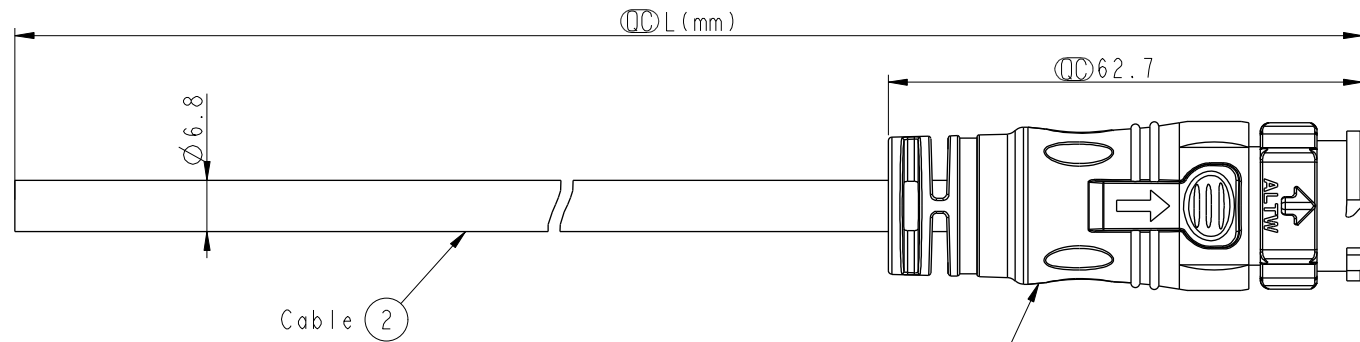

REV.	ECN NO.	DATE	SIGN	DESCRIPTION

Conn.

CD-07AMMM-QL8W00  
Color: Black

Pin Assignments  
Front View

7	Orange	橙
6	Blue	藍
5	Purple	紫
4	Yellow	黃
3	Black	黑
2	Red	紅
1	White	白
Conn.	Wire Color	Pin Out

CD-07AMMM-QL8DXX

XX : 01~99Meters  
 01 : 01Meter  
 02 : 02Meters  
 :  
 :  
 99 : 99Meters

- Note:
- \*  $\varnothing$  Important Dimension To Check.
  - \* Working Voltage Rating: AC 300 V
  - \* Working Current Rating: 5A
  - \* Flame Class: UL94V-0 (UV Resistance)
  - \* Waterproof Rate: IP68(Mated)
  - \* Housing: Nylon+GF, Black.
  - \* Male Pin :Copper Alloy, Gold Plated
  - \* Cable: UL21388 20AWG\*7C+AL/PET Tape Black, PVC Jacket UV Resistant, OD=6.8
  - \* Cable Length Tolerance: 01M:±40mm  
 02M~05M:±60mm  
 06M~10M:±100mm  
 11M~30M:±200mm  
 31M~99M:±500mm

UNIT:mm   
 TOLERANCE ±0.5

TITLE X Lok C-Size Cable 7 Pin 5A M Conn. M Pin			
SCALE 1:1	SIZE A4	SHEET 1 OF 1	
REV. A	WC-REV. A.2	$\varnothing$ : Inspection item	

**Amphenol LTW**  
安費諾亮泰企業股份有限公司

ITEM NO	DRAWN BY Micky	DATE 2014-12-11
DWG NO CD-07AMMM-QL8DXX	CHECKED BY Spring	DATE 2014-12-11
CUSTOMER ALTW	APPROVED BY Kevin	DATE 2014-12-11