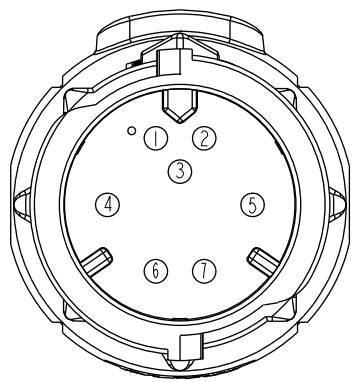

REV.	ECN NO.	DATE	SIGN	DESCRIPTION

Conn.

CD-07AMMM-QL8W00  
Color: Black

Pin Assignments  
Front View

7	Orange	橙
6	Blue	藍
5	Purple	紫
4	Yellow	黃
3	Black	黑
2	Red	紅
1	White	白
Conn.	Wire Color	Pin Out

CD-07AMMM-QL8DXX

XX : 01~99Meters  
 01 : 01Meter  
 02 : 02Meters  
 :  
 :  
 99 : 99Meters

- Note:
- \*  $\varnothing$  Important Dimension To Check.
  - \* Working Voltage Rating: AC 300 V
  - \* Working Current Rating: 5A
  - \* Flame Class: UL94V-0 (UV Resistance)
  - \* Waterproof Rate: IP68(Mated)
  - \* Housing: Nylon+GF, Black.
  - \* Male Pin :Copper Alloy, Gold Plated
  - \* Cable: UL21388 20AWG\*7C+AL/PET Tape Black, PVC Jacket UV Resistant, OD=6.8
  - \* Cable Length Tolerance: 01M:±40mm  
 02M~05M:±60mm  
 06M~10M:±100mm  
 11M~30M:±200mm  
 31M~99M:±500mm

UNIT:mm   
 TOLERANCE ±0.5

TITLE X Lok C-Size Cable 7 Pin 5A M Conn. M Pin			
SCALE 1:1	SIZE A4	SHEET 1 OF 1	
REV. A	WC-REV. A.2	$\varnothing$ : Inspection item	

**Amphenol LTW**  
安費諾亮泰企業股份有限公司

ITEM NO	DRAWN BY Micky	DATE 2014-12-11
DWG NO CD-07AMMM-QL8DXX	CHECKED BY Spring	DATE 2014-12-11
CUSTOMER ALTW	APPROVED BY Kevin	DATE 2014-12-11