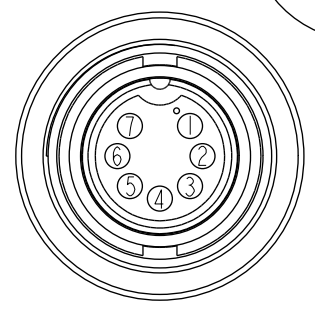

Pin Assignments
Front View 前視圖

ALTW
 CONFIDENTIAL
 2020-06-12
 R&D DEPT.

- $\triangle C$ Note:
- * ⌀ Important Dimension
 - * Waterproof Rate: IP67
 - * Housing: Thermoplastic, Black
 - * Pin: Copper Alloy, Gold Plated
 - * Screw Nut: Thermoplastic, Black
 - * Gasket : Rubber, Black
 - * O-Ring: Rubber, Black
 - * Seals : Rubber, Black
 - * Clamp Ring: Thermoplastic, Black
 - * Sealing Nut: Thermoplastic, Black
 - * Seals B1 for Cable OD: $\text{⌀}7.6\text{mm}-\text{⌀}9.6\text{mm}$
 - * Seals B2 for Cable OD: $\text{⌀}4.0\text{mm}-\text{⌀}7.6\text{mm}$
 - * One Set Unassembled in One PE Bag

UNIT: mm		
TOLERANCE		
.X	± 0.25	
.XX	± 0.1	
.XXX	± 0.05	
ANGLES	$\pm 1^\circ$	

TITLE O CERES, C-5A, 07P, CABLE W/O SR F, M, FI SOLDER, SCREW $\triangle C$			
SCALE 1:1	SIZE A4	SHEET 1 OF 1	
REV. C	WC-REV. A.3	⌀ : Inspection item	