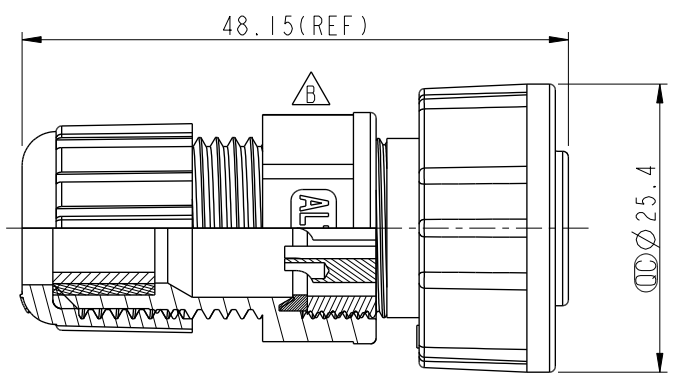

Pin Assignments
Front View 前視圖

ALTW
 CONFIDENTIAL
 2020-06-12
 R&D DEPT.

- $\triangle C$ Note:
- * ⌀ Important Dimension
 - * Waterproof Rate: IP67
 - * Housing: Thermoplastic, Black
 - * Pin: Copper Alloy, Gold Plated
 - * Screw Nut: Thermoplastic, Black
 - * Gasket : Rubber, Black
 - * O-Ring: Rubber, Black
 - * Seals : Rubber, Black
 - * Clamp Ring: Thermoplastic, Black
 - * Sealing Nut: Thermoplastic, Black
 - * Seals B1 for Cable OD: $\text{⌀}7.6\text{mm}-\text{⌀}9.6\text{mm}$
 - * Seals B2 for Cable OD: $\text{⌀}4.0\text{mm}-\text{⌀}7.6\text{mm}$
 - * One Set Unassembled in One PE Bag

UNIT: mm		
TOLERANCE		
.X	± 0.25	
.XX	± 0.1	
.XXX	± 0.05	
ANGLES	$\pm 1^\circ$	

TITLE O CERES, C-5A, 07P, CABLE W/O SR F, M, FI SOLDER, SCREW $\triangle C$			
SCALE 1:1	SIZE A4	SHEET 1 OF 1	
REV. C	WC-REV. A.3	⌀ : Inspection item	