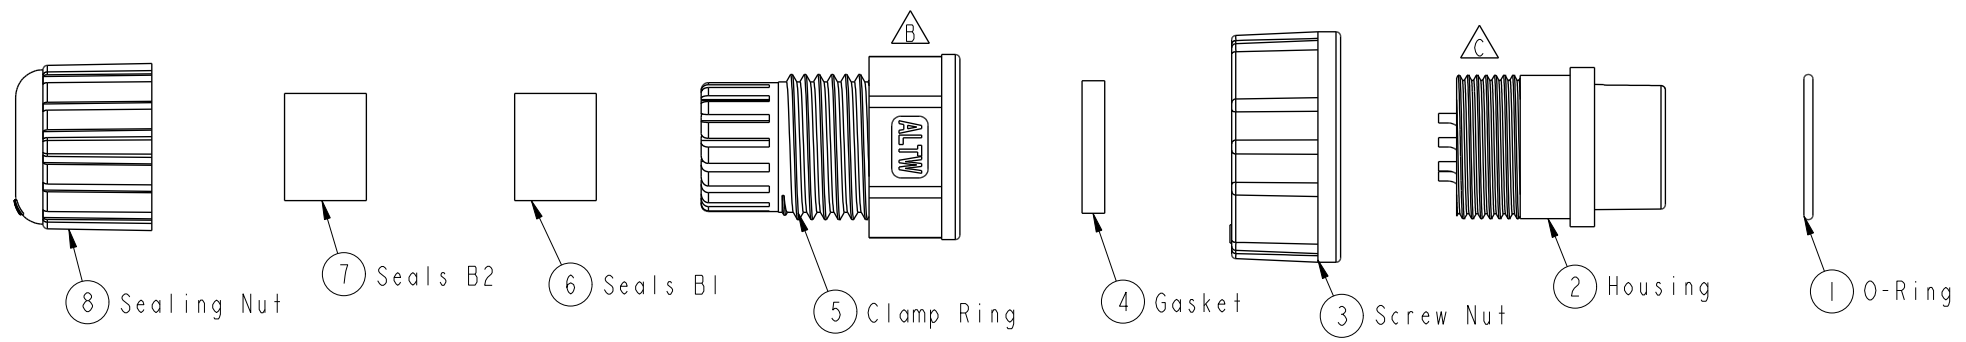

Pin Assignments
Front View 前視圖

ALTW
 CONFIDENTIAL
 2020-06-12
 R&D DEPT.

- $\triangle C$ Note:
- * ⌀ Important Dimension
 - * Waterproof Rate: IP67
 - * Housing: Thermoplastic, Black
 - * Pin: Copper Alloy, Gold Plated
 - * Screw Nut: Thermoplastic, Black
 - * Gasket : Rubber, Black
 - * O-Ring: Rubber, Black
 - * Seals : Rubber, Black
 - * Clamp Ring: Thermoplastic, Black
 - * Sealing Nut: Thermoplastic, Black
 - * Seals B1 for Cable OD: $\text{⌀}7.6\text{mm}-\text{⌀}9.6\text{mm}$
 - * Seals B2 for Cable OD: $\text{⌀}4.0\text{mm}-\text{⌀}7.6\text{mm}$
 - * One Set Unassembled in One PE Bag

UNIT: mm		
TOLERANCE		
.X	± 0.25	
.XX	± 0.1	
.XXX	± 0.05	
ANGLES	$\pm 1^\circ$	

TITLE O CERES, C-5A, 07P, CABLE W/O SR F, M, FI SOLDER, SCREW $\triangle C$			
SCALE 1:1	SIZE A4	SHEET 1 OF 1	
REV. C	WC-REV. A.3	⌀ : Inspection item	