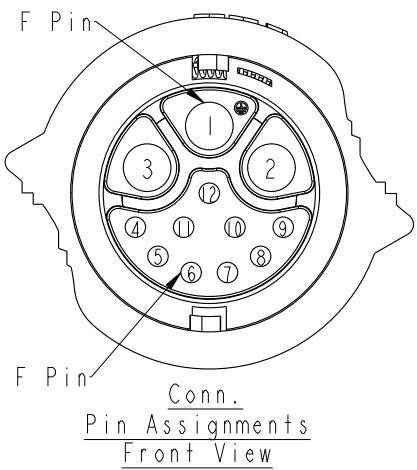

ALTW
CONFIDENTIAL
 2016-04-25
 R&D DEPT.

- Note:
- * \varnothing Important Dimension To Check.
 - * Waterproof Rate: IP68(Mated, 1M/24hr)
 - * Working Voltage Rating:
 Power AC/DC 300V
 Data AC 30V
 - * Working Current:
 Power: 20A
 Data: 05A
 - * Housing: Nylon+GF, Black
 - * Female Pin: Copper Alloy, Gold & Ni Plated
 - * Cable: UL21996 3C*12AWG+(26#*4P+D+AL)+F+AL/MY, PVC Jacket, OD=13.5, Black.
 - * Cable Length Tolerance: 01M:±40mm
 02M~05M:±60mm
 06M~10M:±100mm
 11M~30M:±200mm
 31M~99M:±500mm

12	Drain (26AWG)	地線	
11	Gray (26AWG)	灰	Twist 對線
10	Yellow (26AWG)	黃	
9	Orange (26AWG)	橘	Twist 對線
8	Violet (26AWG)	紫	
7	Blue (26AWG)	藍	Twist 對線
6	Red (26AWG)	紅	
5	Green (26AWG)	綠	Twist 對線
4	White (26AWG)	白	
3	Black (12AWG)	黑	
2	White (12AWG)	白	
1	Green (12AWG)	綠	
Conn.	Wire Color		
Pin Out			

DCD-12AFFM-QL8FXX
 XX : 01~99Meters
 01 : 01Meter
 02 : 02Meters
 :
 :
 99 : 99Meters
 Cable Length(L): 01~99Meters

UNIT:mm
 TOLERANCE ±0.5

TITLE X-Lok D Size Cable Molding 12 Pin F Connector F Pin			
SCALE 1:1	SIZE A4	SHEET 1 OF 1	
REV. A	WC-REV. A.2	\varnothing : Inspection item	