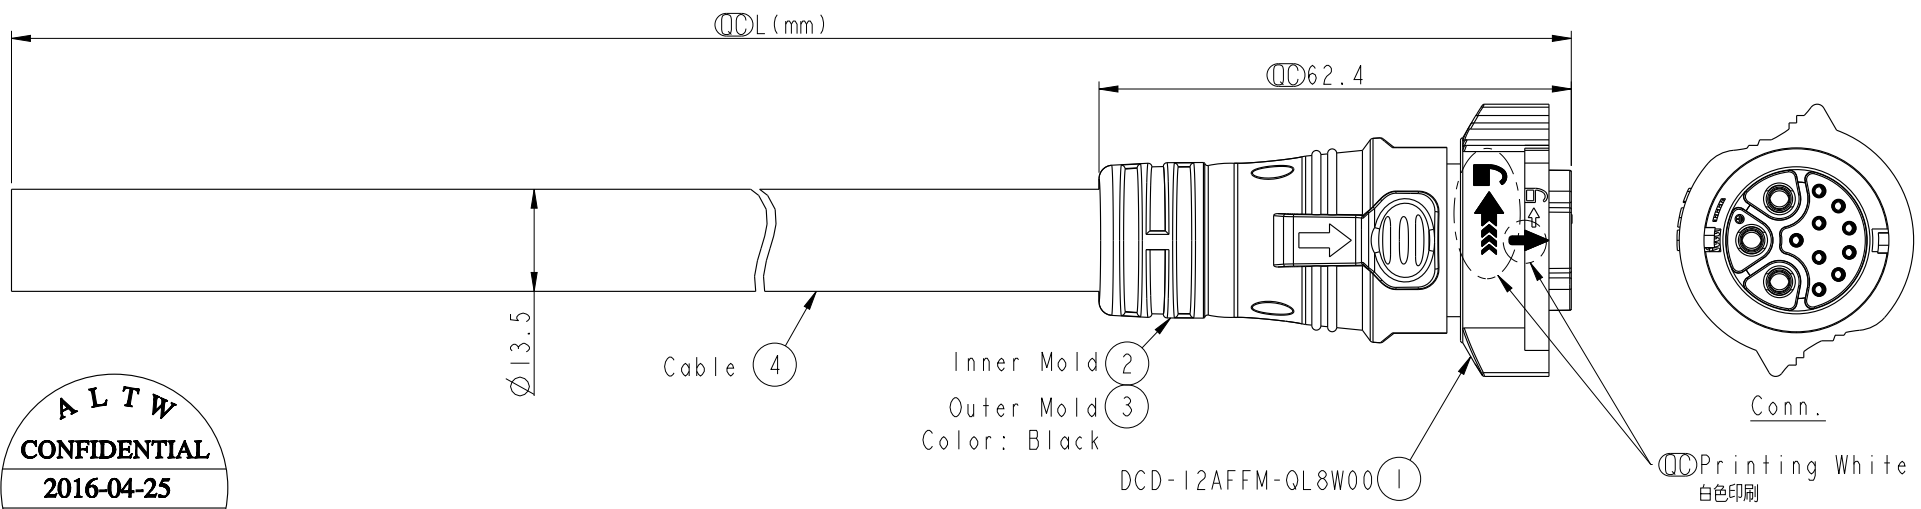

ALTW
CONFIDENTIAL
 2016-04-25
 R&D DEPT.

- Note:
- * \varnothing Important Dimension To Check.
 - * Waterproof Rate: IP68(Mated, 1M/24hr)
 - * Working Voltage Rating:
 Power AC/DC 300V
 Data AC 30V
 - * Working Current:
 Power: 20A
 Data: 05A
 - * Housing: Nylon+GF, Black
 - * Female Pin: Copper Alloy, Gold & Ni Plated
 - * Cable: UL21996 3C*12AWG+(26#*4P+D+AL)+F+AL/MY, PVC Jacket, OD=13.5, Black.
 - * Cable Length Tolerance: 01M:±40mm
 02M~05M:±60mm
 06M~10M:±100mm
 11M~30M:±200mm
 31M~99M:±500mm

DCD-12AFFM-QL8FXX
 XX : 01~99Meters
 01 : 01Meter
 02 : 02Meters
 :
 :
 99 : 99Meters
 Cable Length(L): 01~99Meters

UNIT:mm
 TOLERANCE ±0.5

TITLE X-Lok D Size Cable Molding 12 Pin F Connector F Pin			
SCALE 1:1	SIZE A4	SHEET 1 OF 1	
REV. A	WC-REV. A.2	\varnothing : Inspection item	