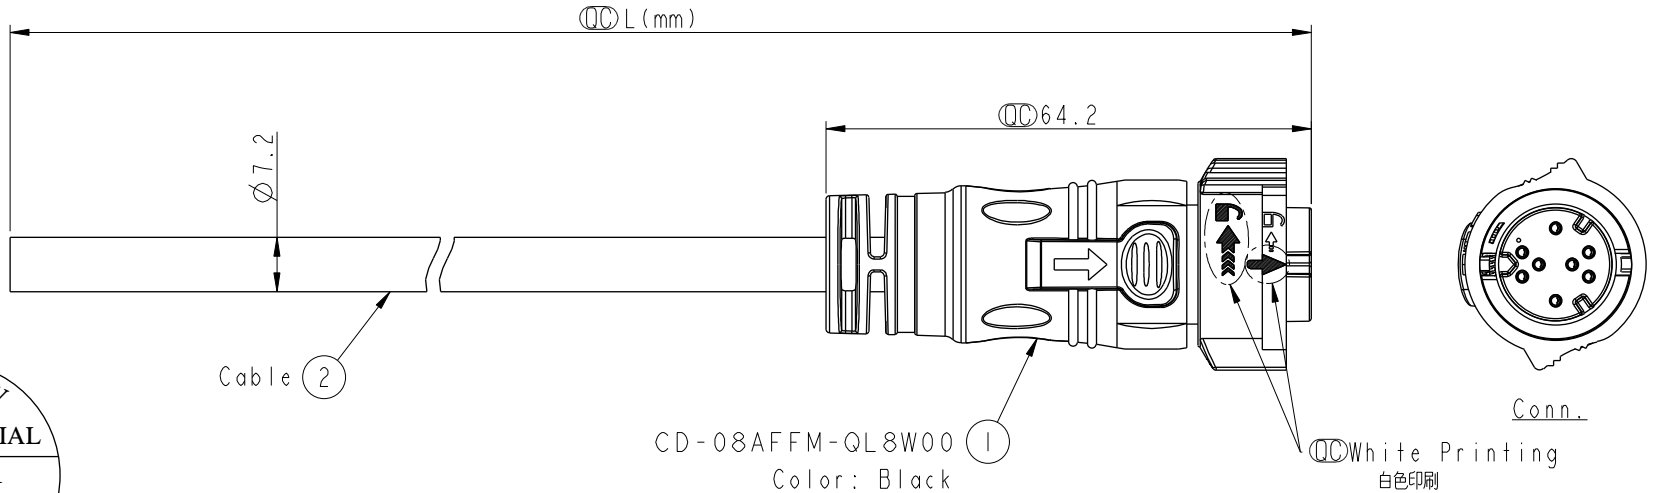

REV.	ECN NO.	DATE	SIGN	DESCRIPTION

ALTW  
CONFIDENTIAL  
2014-12-11  
R&D DEPT.

CD-08AFFM-QL8W00  
Color: Black

- Note:
- \*  $\varnothing$  Important Dimension To Check.
  - \* Working Voltage Rating: AC 300 V
  - \* Working Current Rating: 5A
  - \* Flame Class: UL94V-0 (UV Resistance)
  - \* Waterproof Rate: IP68(Mated).
  - \* Housing: Nylon+GF, Black.
  - \* Female Pin: Copper Alloy, Gold Plated
  - \* Cable: UL21388 20AWG\*8C+AL/PET Tape Black,PVC Jacket UV Resistant, OD=7.2
  - \* Cable Length Tolerance: 01M:±40mm  
02M~05M:±60mm  
06M~10M:±100mm  
11M~30M:±200mm  
31M~99M:±500mm

CD-08AFFM-QL8DXX  
XX : 01~99Meters  
01 : 01Meter  
02 : 02Meters  
:  
:  
99 : 99Meters

8	Green	綠
7	Orange	橙
6	Blue	藍
5	Purple	紫
4	Yellow	黃
3	Black	黑
2	Red	紅
1	White	白
Conn.	Wire Color	Pin Out

UNIT:mm  $\varnothing$    
TOLERANCE ±0.5

TITLE X Lok C-Size Cable 8 Pin 5A F Conn. F Pin			
SCALE 1:1	SIZE A4	SHEET 1 OF 1	
REV. A	WC-REV. A.1	$\varnothing$ : Inspection item	

**Amphenol LTW**  
安費諾亮泰企業股份有限公司

ITEM NO	DRAWN BY Micky	DATE 2014-12-11
DWG NO CD-08AFFM-QL8DXX	CHECKED BY Spring	DATE 2014-12-11
CUSTOMER ALTW	APPROVED BY Kevin	DATE 2014-12-11