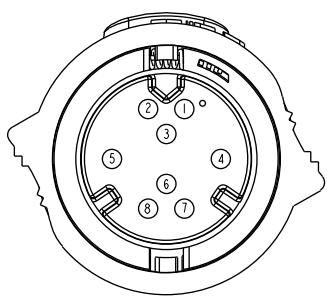

REV.	ECN NO.	DATE	SIGN	DESCRIPTION

ALTW  
CONFIDENTIAL  
2014-12-11  
R&D DEPT.

CD-08AFFM-QL8W00  
Color: Black

- Note:
- \*  $\varnothing$  Important Dimension To Check.
  - \* Working Voltage Rating: AC 300 V
  - \* Working Current Rating: 5A
  - \* Flame Class: UL94V-0 (UV Resistance)
  - \* Waterproof Rate: IP68(Mated).
  - \* Housing: Nylon+GF, Black.
  - \* Female Pin: Copper Alloy, Gold Plated
  - \* Cable: UL21388 20AWG\*8C+AL/PET Tape Black,PVC Jacket UV Resistant, OD=7.2
  - \* Cable Length Tolerance: 01M:±40mm  
02M~05M:±60mm  
06M~10M:±100mm  
11M~30M:±200mm  
31M~99M:±500mm

CD-08AFFM-QL8DXX  
XX : 01~99Meters  
01 : 01Meter  
02 : 02Meters  
:  
:  
99 : 99Meters

8	Green	綠
7	Orange	橙
6	Blue	藍
5	Purple	紫
4	Yellow	黃
3	Black	黑
2	Red	紅
1	White	白
Conn.	Wire Color	Pin Out

UNIT:mm  $\varnothing$    
TOLERANCE ±0.5

TITLE X Lok C-Size Cable 8 Pin 5A F Conn. F Pin			
SCALE 1:1	SIZE A4	SHEET 1 OF 1	
REV. A	WC-REV. A.1	$\varnothing$ : Inspection item	

**Amphenol LTW**  
安費諾亮泰企業股份有限公司

ITEM NO	DRAWN BY Micky	DATE 2014-12-11
DWG NO CD-08AFFM-QL8DXX	CHECKED BY Spring	DATE 2014-12-11
CUSTOMER ALTW	APPROVED BY Kevin	DATE 2014-12-11