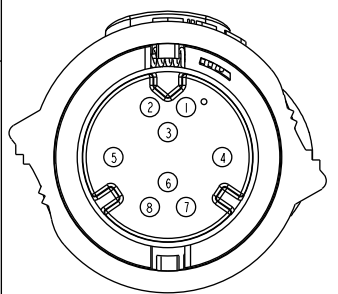

- Note:
- \*  $\varnothing$  Important Dimension To Check.
  - \* Working Voltage Rating: AC 300 V
  - \* Working Current Rating: 5A
  - \* Flame Class: UL94V-0 (UV Resistance)
  - \* Waterproof Rate: IP68(Mated).
  - \* Housing: Nylon+GF, Black.
  - \* Female Pin: Copper Alloy, Gold Plated
  - \* Cable: UL21388 20AWG\*8C+AL Mylar Black, PVC Jacket UV Resistant, OD=7.2
  - \* Cable Length Tolerance:
    - 01M~05M: ±40mm
    - 02M~10M: ±100mm
    - 11M~30M: ±200mm
    - 31M~99M: ±500mm

CD-08AFFM-QR8DXX

XX : 01~99Meters  
 01 : 01Meter  
 02 : 02Meters  
 :  
 :  
 99 : 99Meters

Pin Assignments  
Front View

8	Purple	紫
7	Blue	藍
6	Green	綠
5	Yellow	黃
4	Orange	橙
3	Red	紅
2	Brown	棕
1	Black	黑
Conn.	Wire Color	Pin Out

UNIT:mm		
TOLERANCE	±0.5	

TITLE X Lok C-Size 90° Cable 8 Pin 5A F Conn. F Pin			
SCALE 1:1	SIZE A4	SHEET 1 OF 1	
REV. A	WC-REV. A.1	$\varnothing$ : Inspection item	

**Amphenol LTW**  
 安費諾亮泰企業股份有限公司

ITEM NO	DRAWN BY Micky	DATE 2014-12-11
DWG NO CD-08AFFM-QR8DXX	CHECKED BY Spring	DATE 2014-12-11
CUSTOMER ALTW	APPROVED BY Kevin	DATE 2014-12-11