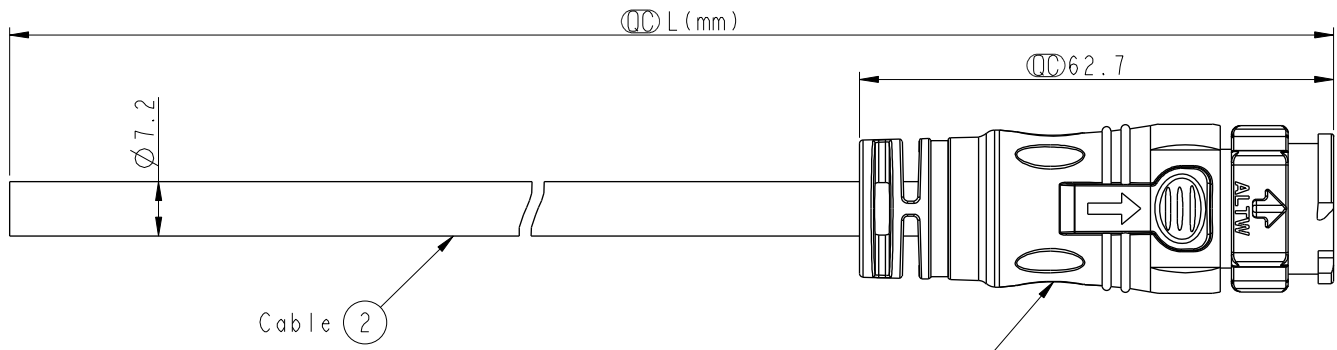

REV.	ECN NO.	DATE	SIGN	DESCRIPTION

CD-08AMMM-QL8W00
Color: Black

ALTW
CONFIDENTIAL
2014-12-11
R&D DEPT.

8	Green	綠
7	Orange	橙
6	Blue	藍
5	Purple	紫
4	Yellow	黃
3	Black	黑
2	Red	紅
1	White	白
Conn.	Wire Color	Pin Out

CD-08AMMM-QL8DXX

XX : 01~99Meters
01 : 01Meter
02 : 02Meters
:
:
99 : 99Meters

- Note:
- * \varnothing Important Dimension To Check.
 - * Working Voltage Rating: AC 300 V
 - * Working Current Rating: 5A
 - * Flame Class: UL94V-0 (UV Resistance)
 - * Waterproof Rate: IP68(Mated)
 - * Housing: Nylon+GF, Black.
 - * Male Pin :Copper Alloy, Gold Plated
 - * Cable: UL21388 20AWG*8C+AL/PET Tape Black, PVC Jacket UV Resistant, OD=7.2
 - * Cable Length Tolerance: 01M:±40mm
02M~05M:±60mm
06M~10M:±100mm
11M~30M:±200mm
31M~99M:±500mm

UNIT:mm
TOLERANCE ±0.5

TITLE X Lok C-Size Cable 8 Pin 5A M Conn. M Pin			
SCALE 1:1	SIZE A4	SHEET 1 OF 1	
REV. A	WC-REV. A.1	\varnothing : Inspection item	

Amphenol LTW
安費諾亮泰企業股份有限公司

ITEM NO	DRAWN BY Micky	DATE 2014-12-11
DWG NO CD-08AMMM-QL8DXX	CHECKED BY Spring	DATE 2014-12-11
CUSTOMER ALTW	APPROVED BY Kevin	DATE 2014-12-11