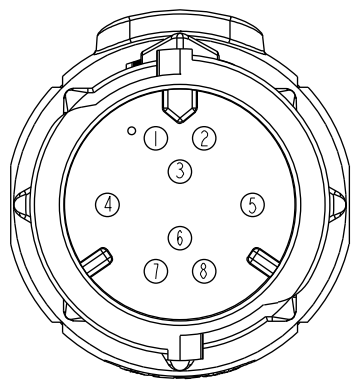

REV.	ECN NO.	DATE	SIGN	DESCRIPTION

CD-08AMMM-QL8W00
Color: Black

ALTW
CONFIDENTIAL
2014-12-11
R&D DEPT.

8	Green	綠
7	Orange	橙
6	Blue	藍
5	Purple	紫
4	Yellow	黃
3	Black	黑
2	Red	紅
1	White	白
Conn.	Wire Color	Pin Out

CD-08AMMM-QL8DXX

XX : 01~99Meters
01 : 01Meter
02 : 02Meters
:
:
99 : 99Meters

- Note:
- * \varnothing Important Dimension To Check.
 - * Working Voltage Rating: AC 300 V
 - * Working Current Rating: 5A
 - * Flame Class: UL94V-0 (UV Resistance)
 - * Waterproof Rate: IP68(Mated)
 - * Housing: Nylon+GF, Black.
 - * Male Pin :Copper Alloy, Gold Plated
 - * Cable: UL21388 20AWG*8C+AL/PET Tape Black, PVC Jacket UV Resistant, OD=7.2
 - * Cable Length Tolerance: 01M:±40mm
02M~05M:±60mm
06M~10M:±100mm
11M~30M:±200mm
31M~99M:±500mm

UNIT:mm
TOLERANCE ±0.5

TITLE X Lok C-Size Cable 8 Pin 5A M Conn. M Pin			
SCALE 1:1	SIZE A4	SHEET 1 OF 1	
REV. A	WC-REV. A.1	\varnothing : Inspection item	

Amphenol LTW
安費諾亮泰企業股份有限公司

ITEM NO	DRAWN BY Micky	DATE 2014-12-11
DWG NO CD-08AMMM-QL8DXX	CHECKED BY Spring	DATE 2014-12-11
CUSTOMER ALTW	APPROVED BY Kevin	DATE 2014-12-11