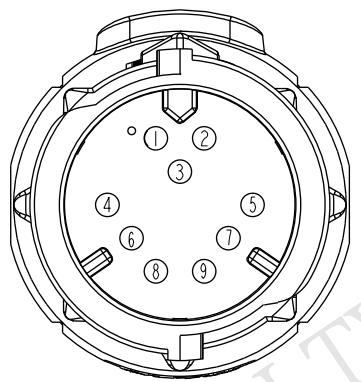

REV.	ECN NO.	DATE	SIGN	DESCRIPTION
B	LEN1680620	2016-08-03	Wes Fan	Modify Wire Color.

CD-09AMMM-QL8W00
Color: Black

ALTW
CONFIDENTIAL
2016-08-03
R&D DEPT.

- Note:
- * \varnothing Important Dimension To Check.
 - * Working Voltage Rating: AC 300 V
 - * Working Current Rating: 5A
 - * Flame Class: UL94V-0 (UV Resistance)
 - * Waterproof Rate: IP68(Mated)
 - * Housing: Nylon+GF, Black.
 - * Male Pin :Copper Alloy, Gold Plated
 - * Cable: UL21388 20AWG*9C+AL/PET Tape Black, PVC Jacket UV Resistant, OD=7.6
 - * Cable Length Tolerance: 01M:±40mm
02M~05M:±60mm
06M~10M:±100mm
11M~30M:±200mm
31M~99M:±500mm

CD-09AMMM-QL8DXX

XX : 01~99Meters
01 : 01Meter
02 : 02Meters
...
99 : 99Meters

Pin Assignments
Front View

9	Brown	棕
8	Green	綠
7	Orange	橙
6	Blue	藍
5	Purple	紫
4	Yellow	黃
3	Black	黑
2	Red	紅
1	Gray	灰
Conn.	Wire Color	
	Pin Out	

UNIT:mm

TOLERANCE ±0.5

TITLE X Lok C-Size Cable 9 Pin 5A M Conn. M Pin			
SCALE 1:1	SIZE A4	SHEET 1 OF 1	
REV. B	WC-REV. A.2	\varnothing : Inspection item	

Amphenol LTW
安費諾亮泰企業股份有限公司

ITEM NO	DRAWN BY Wes Fan	DATE 2016-08-03
DWG NO CD-09AMMM-QL8DXX	CHECKED BY Spring Liu	DATE 2016-08-03
CUSTOMER ALTW	APPROVED BY Kevin Hu	DATE 2016-08-03