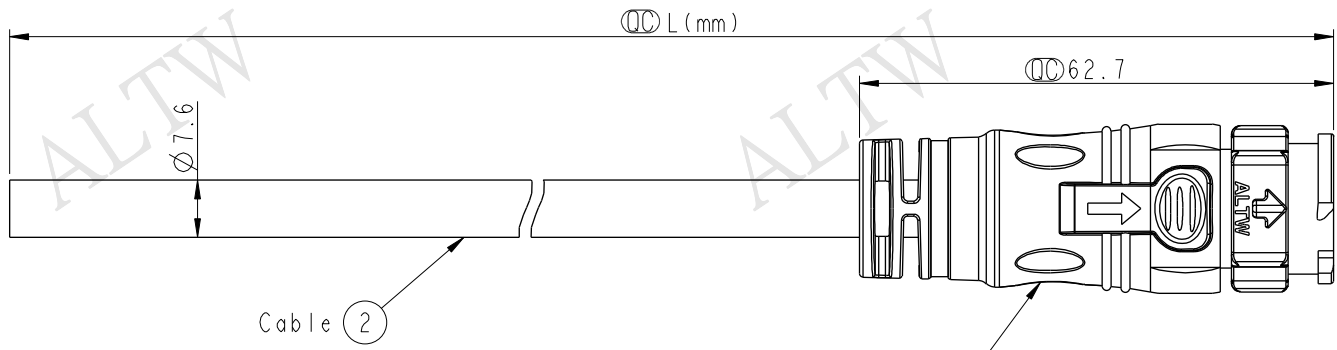

REV.	ECN NO.	DATE	SIGN	DESCRIPTION
B	LEN1680620	2016-08-03	Wes Fan	Modify Wire Color.

CD-09AMMM-QL8W00
Color: Black

ALTW
CONFIDENTIAL
2016-08-03
R&D DEPT.

- Note:
- * \varnothing Important Dimension To Check.
 - * Working Voltage Rating: AC 300 V
 - * Working Current Rating: 5A
 - * Flame Class: UL94V-0 (UV Resistance)
 - * Waterproof Rate: IP68(Mated)
 - * Housing: Nylon+GF, Black.
 - * Male Pin :Copper Alloy, Gold Plated
 - * Cable: UL21388 20AWG*9C+AL/PET Tape Black, PVC Jacket UV Resistant, OD=7.6
 - * Cable Length Tolerance: 01M:±40mm
02M~05M:±60mm
06M~10M:±100mm
11M~30M:±200mm
31M~99M:±500mm

CD-09AMMM-QL8DXX

XX : 01~99Meters
01 : 01Meter
02 : 02Meters
...
99 : 99Meters

Pin Assignments
Front View

9	Brown	棕
8	Green	綠
7	Orange	橙
6	Blue	藍
5	Purple	紫
4	Yellow	黃
3	Black	黑
2	Red	紅
1	Gray	灰
Conn.	Wire Color	
	Pin Out	

UNIT:mm

TOLERANCE ±0.5

TITLE X Lok C-Size Cable 9 Pin 5A M Conn. M Pin			
SCALE 1:1	SIZE A4	SHEET 1 OF 1	
REV. B	WC-REV. A.2	\varnothing : Inspection item	

Amphenol LTW
安費諾亮泰企業股份有限公司

ITEM NO	DRAWN BY Wes Fan	DATE 2016-08-03
DWG NO CD-09AMMM-QL8DXX	CHECKED BY Spring Liu	DATE 2016-08-03
CUSTOMER ALTW	APPROVED BY Kevin Hu	DATE 2016-08-03