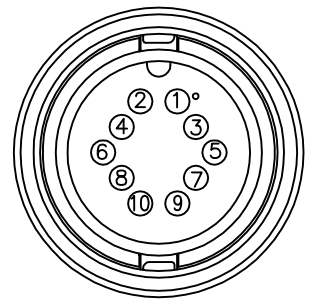

REV.	ECN NO.	DATE	SIGN	DESCRIPTION
A	Initial Release	2012/08/06	Jason Jiang	Change Rev.01 To Rev.A
B	LEN1520096~99	2015/01/29	Ruru	Change Logo

CD-10AFFM-LR7AXX
 XX:01~99Meter
 01:01Meter
 02:02Meters
 ...
 99:99Meters
 Cable Length(L):01~99Meters

- Note:
- * @Important Dimension To Check.
 - * Waterproof Rate: IP67.
 - * Connector: Nylon+GF, Black.
 - * Female Pin: Copper Alloy, Gold Plated.
 - * Lock Nut: Nylon+GF, Black.
 - * O-Ring: EPDM, Black.
 - * Cable: UL2464 24AWG*10C+Drain+Al/My, PVC Jacket, UV Resistant, OD=6.5, Black.
 - * Cable Length Tolerance: 01M:±40mm
 02M~05M:±60mm
 06M~10M:±100mm
 11M~30M:±200mm
 31M~99M:±500mm

Pin Assignments
Front View

Orange	橙	10
Black	黑	9
Red	紅	8
Pink	粉紅	7
Gray	灰	6
Yellow	黃	5
Green	綠	4
White	白	3
Blue	藍	2
Brown	棕	1
Wire Color		Conn.
Pin Out		

UNIT:mm	
TOLERANCE	±0.5mm

TITLE Middle Cable Lock 10P F Conn F Pin	
SCALE Free	SHEET 1 OF 1
REV. B	SIZE A4
QC : Inspection Item	