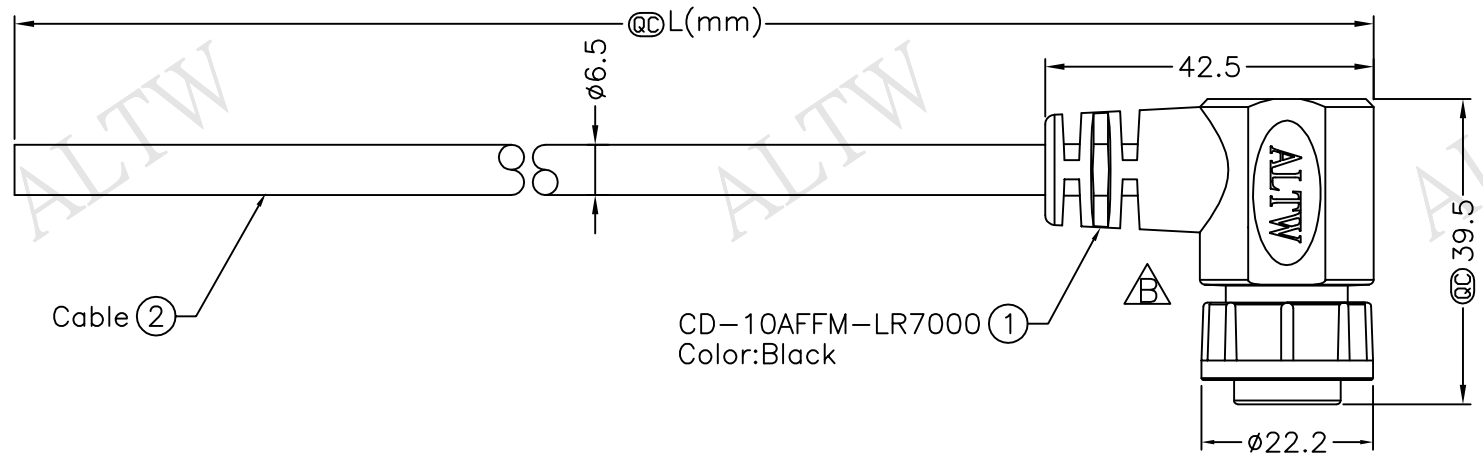

REV.	ECN NO.	DATE	SIGN	DESCRIPTION
A	Initial Release	2012/08/06	Jason Jiang	Change Rev.01 To Rev.A
B	LEN1520096~99	2015/01/29	Ruru	Change Logo

CD-10AFFM-LR7AXX
 XX:01~99Meter
 01:01Meter
 02:02Meters
 ...
 99:99Meters
 Cable Length(L):01~99Meters

- Note:
- * @Important Dimension To Check.
 - * Waterproof Rate: IP67.
 - * Connector: Nylon+GF, Black.
 - * Female Pin: Copper Alloy, Gold Plated.
 - * Lock Nut: Nylon+GF, Black.
 - * O-Ring: EPDM, Black.
 - * Cable: UL2464 24AWG*10C+Drain+Al/My, PVC Jacket, UV Resistant, OD=6.5, Black.
 - * Cable Length Tolerance: 01M:±40mm
 02M~05M:±60mm
 06M~10M:±100mm
 11M~30M:±200mm
 31M~99M:±500mm

Pin Assignments
Front View

Orange	橙	10
Black	黑	9
Red	紅	8
Pink	粉紅	7
Gray	灰	6
Yellow	黃	5
Green	綠	4
White	白	3
Blue	藍	2
Brown	棕	1
Wire Color		Conn.
Pin Out		

UNIT:mm	
TOLERANCE	±0.5mm

TITLE Middle Cable Lock 10P F Conn F Pin	
SCALE Free	SHEET 1 OF 1
REV. B	SIZE A4
QC : Inspection Item	