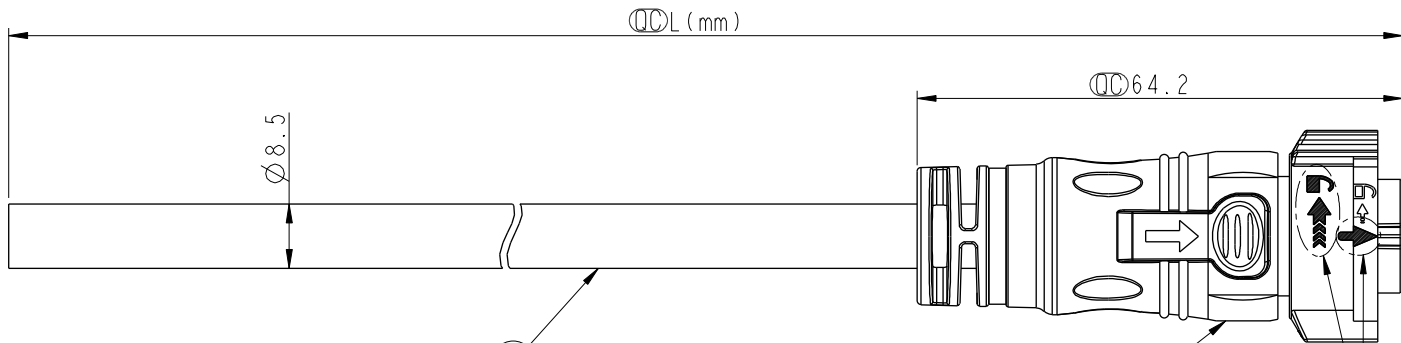

REV.	ECN NO.	DATE	SIGN	DESCRIPTION

Conn.

CD-12AFFM-QL8W00
Color: Black

White Printing
白色印刷

- Note:
- * \varnothing Important Dimension To Check.
 - * Working Voltage Rating: AC 300 V
 - * Working Current Rating: 5A
 - * Flame Class: UL94V-0 (UV Resistance)
 - * Waterproof Rate: IP68(Mated).
 - * Housing: Nylon+GF, Black.
 - * Female Pin: Copper Alloy, Gold Plated
 - * Cable: UL21388 20AWG*12C+AL.Mylar Black,PVC Jacket UV Resistant, OD=8.5
 - * Cable Length Tolerance: 01M:±40mm
02M~05M:±60mm
06M~10M:±100mm
11M~30M:±200mm
31M~99M:±500mm

CD-12AFFM-QL8DXX
XX : 01~99Meters
01 : 01Meter
02 : 02Meters
:
:
99 : 99Meters

Pin Assignments
Front View

12	Light Green	淡綠
11	Pink	粉紅
10	White	白
9	Gray	灰
8	Purple	紫
7	Blue	藍
6	Green	綠
5	Yellow	黃
4	Orange	橙
3	Red	紅
2	Brown	棕
1	Black	黑
Conn.	Wire Color	Pin Out

UNIT:mm		
TOLERANCE	±0.5	

TITLE X Lok C-Size Cable 12 Pin 5A F Conn. F Pin		
SCALE 1:1	SIZE A4	SHEET 1 OF 1
REV. A	WC-REV. A.1	\varnothing : Inspection item

Amphenol LTW
安費諾亮泰企業股份有限公司

ITEM NO	DRAWN BY Micky	DATE 2014-12-11
DWG NO CD-12AFFM-QL8DXX	CHECKED BY Spring	DATE 2014-12-11
CUSTOMER ALTW	APPROVED BY Kevin	DATE 2014-12-11