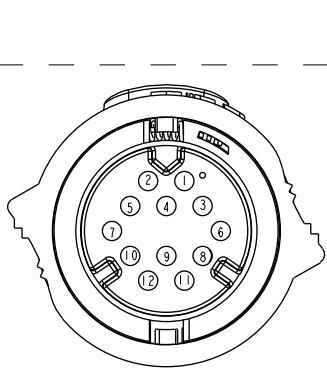

REV.	ECN NO.	DATE	SIGN	DESCRIPTION

Conn.

CD-12AFFM-QL8W00
Color: Black

White Printing
白色印刷

- Note:
- * \varnothing Important Dimension To Check.
 - * Working Voltage Rating: AC 300 V
 - * Working Current Rating: 5A
 - * Flame Class: UL94V-0 (UV Resistance)
 - * Waterproof Rate: IP68(Mated).
 - * Housing: Nylon+GF, Black.
 - * Female Pin: Copper Alloy, Gold Plated
 - * Cable: UL21388 20AWG*12C+AL.Mylar Black,PVC Jacket UV Resistant, OD=8.5
 - * Cable Length Tolerance: 01M:±40mm
02M~05M:±60mm
06M~10M:±100mm
11M~30M:±200mm
31M~99M:±500mm

CD-12AFFM-QL8DXX
XX : 01~99Meters
01 : 01Meter
02 : 02Meters
:
:
99 : 99Meters

Pin Assignments
Front View

12	Light Green	淡綠
11	Pink	粉紅
10	White	白
9	Gray	灰
8	Purple	紫
7	Blue	藍
6	Green	綠
5	Yellow	黃
4	Orange	橙
3	Red	紅
2	Brown	棕
1	Black	黑
Conn.	Wire Color	Pin Out

UNIT:mm		
TOLERANCE	±0.5	

TITLE X Lok C-Size Cable 12 Pin 5A F Conn. F Pin		
SCALE 1:1	SIZE A4	SHEET 1 OF 1
REV. A	WC-REV. A.1	\varnothing : Inspection item

Amphenol LTW
安費諾亮泰企業股份有限公司

ITEM NO	DRAWN BY Micky	DATE 2014-12-11
DWG NO CD-12AFFM-QL8DXX	CHECKED BY Spring	DATE 2014-12-11
CUSTOMER ALTW	APPROVED BY Kevin	DATE 2014-12-11