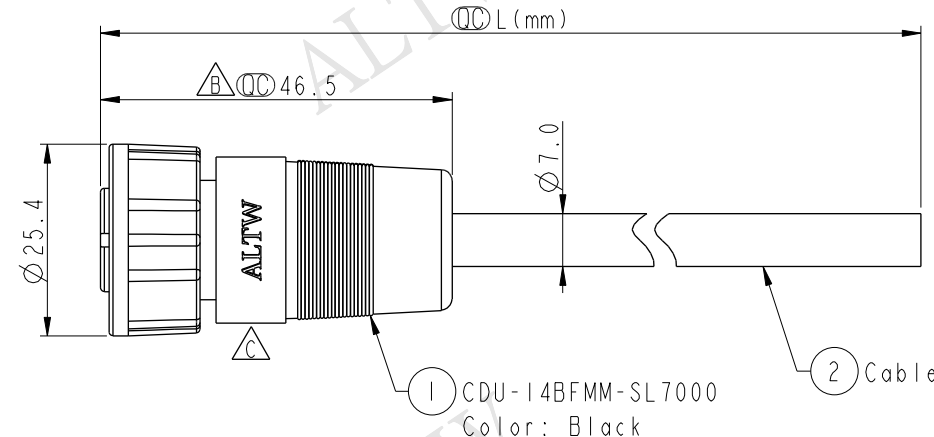

THIS DOCUMENT IS SUBJECT TO CHANGE WITHOUT NOTICE. IT IS CONFIDENTIAL AND A PROPERTY OF AMPHENOL LTW. DISCLOSURE TO THIRD PARTY HAS TO BE AUTHORIZED BY AMPHENOL LTW.

REV.	ECN NO.	DATE	SIGN	DESCRIPTION
B	LEN-080228~231	2010/08/23	Vicky	Modify Dimension & Title
C	LEN1490106~109	2014/09/01	Vicky	Update Logo

ALTW

ALTW

ALTW

ALTW

ALTW

ALTW

14	Brown/White	棕/白
13	Black/White	黑/白
12	Light Green	淺綠
11	Pink	粉紅
10	White	白
9	Gray	灰
8	Purple	紫
7	Blue	藍
6	Green	綠
5	Yellow	黃
4	Orange	橘
3	Red	紅
2	Brown	棕
1	Black	黑
Conn.	Wire Color	
	Pin Out	

CDU-14BFMM-SL7AXX $\triangle/B$

XX :01~99Meters
01 :01Meter
02 :02Meters
:
:
99 :99Meters

Cable Length(L):01~99Meters

1. Note:
2. CC Important Dimension To Check
   - Waterproof Rate: IP67
   - Housing: Nylon+GF, Black
   - Male Pin: Copper Alloy, Gold Plated
   - Screw Nut: Nylon+GF, Black
   - O-Ring: EPDM, Black
   - Cable: UL2464 24AWG*14C+Drain+Al/My, Black,PVC Jacket,UV Resistant,OD=7.0
   - Cable Length Tolerance: 01M:±40mm
     02M~05M:±60mm
     06M~10M:±100mm
     11M~30M:±200mm
     31M~99M:±500mm

UNIT:mm		TITLE
TOLERANCE	± 0.5 mm	Middle Cable Screw 14Pin F Conn M Pin $\triangle/B$
SCALE	1:1	SIZE A4
REV.	C	SHEET 1 OF 1
WC-REV.	A.1	CC: Inspection item

Amphenol LTW
安費諾亮泰企業股份有限公司

ITEM NO	DWG NO	CUSTOMER	DRAWN BY	CHECKED BY	APPROVED BY	DATE
	CDU-14BFMM-SL7AXX	ALTW	Vicky	Sam	Rita	2014-09-01