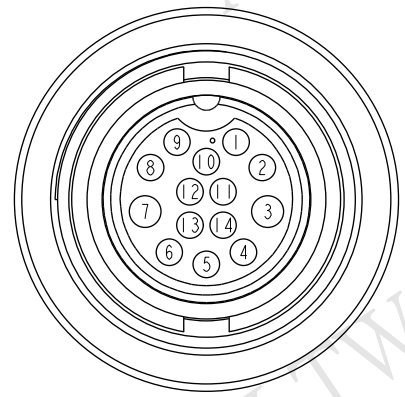

ALTW

ALTW

ALTW

ALTW

ALTW

ALTW

14	Brown/White	棕/白
13	Black/White	黑/白
12	Light Green	淺綠
11	Pink	粉紅
10	White	白
9	Gray	灰
8	Purple	紫
7	Blue	藍
6	Green	綠
5	Yellow	黃
4	Orange	橘
3	Red	紅
2	Brown	棕
1	Black	黑
Conn.	Wire Color	
	Pin Out	

CDU-14BFMM-SL7AXX \triangle/B

XX :01~99Meters
01 :01Meter
02 :02Meters
:
:
99 :99Meters

Cable Length(L):01~99Meters

- Note:
- * CC Important Dimension To Check
 - * Waterproof Rate: IP67
 - * Housing: Nylon+GF, Black
 - * Male Pin: Copper Alloy, Gold Plated
 - * Screw Nut: Nylon+GF, Black
 - * O-Ring: EPDM, Black
 - * Cable: UL2464 24AWG*14C+Drain+Al/My, Black,PVC Jacket,UV Resistant,OD=7.0
 - * Cable Length Tolerance: 01M:±40mm
02M~05M:±60mm
06M~10M:±100mm
11M~30M:±200mm
31M~99M:±500mm

UNIT:mm		TITLE
TOLERANCE	± 0.5 mm	Middle Cable Screw 14Pin F Conn M Pin \triangle/B
SCALE	1:1	SIZE A4
REV.	C	SHEET 1 OF 1
WC-REV.	A.1	CC : Inspection item

Amphenol LTW
安費諾亮泰企業股份有限公司

ITEM NO	DWG NO	CUSTOMER	DRAWN BY	CHECKED BY	APPROVED BY	DATE
	CDU-14BFMM-SL7AXX	ALTW	Vicky	Sam	Rita	2014-09-01