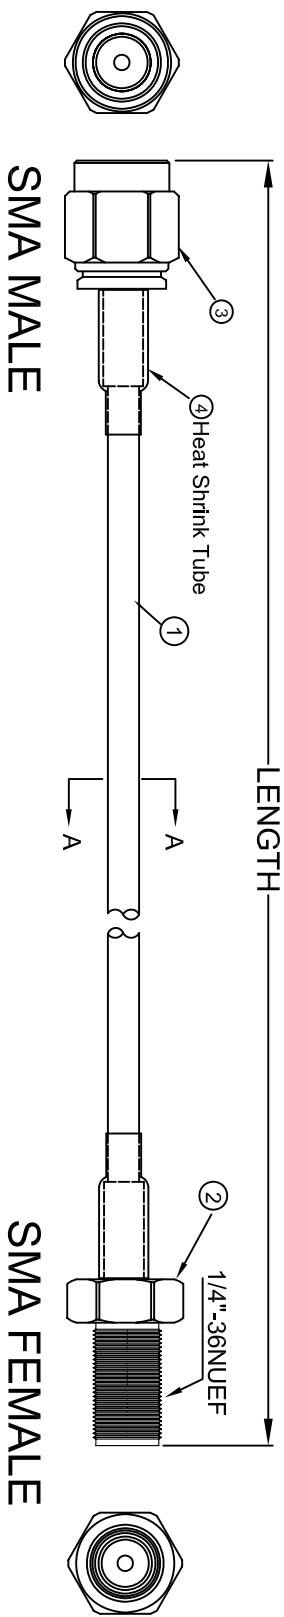

REVISIONS		DATE	APPROVED
REV. 1	DESCRIPTION		
A	NEW RELEASE	30/Sep/09	
A1	ADD 12.5FT	05/Aug/2011	
A2	Change Invented.	27/Aug/2014