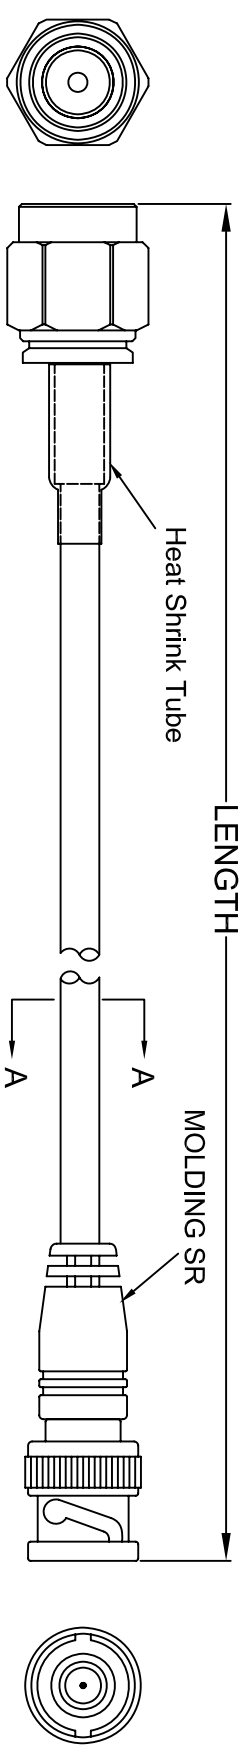

THE INFORMATION CONTAINED IN THIS DRAWING IS THE SOLE PROPERTY OF AMPHENOL CABLES ON DEMAND. ANY REPRODUCTION OR DISCLOSURE TO THIRD PARTIES, IN PART OR WHOLE, WITHOUT THE EXPRESS WRITTEN PERMISSION OF AMPHENOL CABLES ON DEMAND IS PROHIBITED.

REV.	DESCRIPTION	DATE	APPROVED
A	NEW RELEASE	22/Oct/09	

SECTION A-A

- NOTES:
1. CABLE: [26AWG(7/0.16±0.008mm)\*1C +BRAID(16\*4/0.12±0.008mm)]TINNEE COPPER  
INSULATION: PE OD= 1.52±0.07mm ;COLOR: TRANSPARENT  
JACKET: HALF MATTE PVC LOW TOXIC; OD=Ø2.54±0.10mm  
COLOR: UL813 BLACK.
  2. MARKING: RG-174/U COAXIAL CABLE ROHS
  3. CONNECTOR: SMA Male GOLD-PLATING
  4. OPEN/SHORT MISS WIRE TEST 100%
  5. CONDUCTOR RESISTANCE  $\leq 150\Omega/\text{km}$
  6. INSULATION RESISTANCE  $\geq 2M\Omega/\text{DC300V } 0.01\text{Sec}$
- ALL MATERIALS SHOULD ACCORD WITH ROHS STANDARD.

LENGTH & P/N Table

LENGTH	CUSTOMER P/N
6 INCH(152±15mm)	CO-174SMAZBNC-000.6
1FT(305±20mm)	CO-174SMAZBNC-001
5FT(1524±30mm)	CO-174SMAZBNC-005
7.5FT(2286±40mm)	CO-174SMAZBNC-007.5
10FT(3048±40mm)	CO-174SMAZBNC-010

UNLESS OTHERWISE SPECIFIED DIMENSIONS ARE IN INCHES TOLERANCES ARE:		EQR NO.		APPROVALS		DATE		Amphenol Cables on Demand	
DECIMALS				DRAWN	LF	22/Oct/09		20 VALLEY ST. ENDRICOTT, NY 13760	
X	±.X	ANGLES	±.X°	CHECKED	BA	22/Oct/09		RG174/U SMA Male / BNC Male	
.XX	±.XX			RESP ENG					
.XXX	±.XXX			MFG ENG					
THIRD ANGLE PROJECTION				SIZE	DWG. NO.	REV.			
				A	CO-174SMAZBNC-XXX	A0			