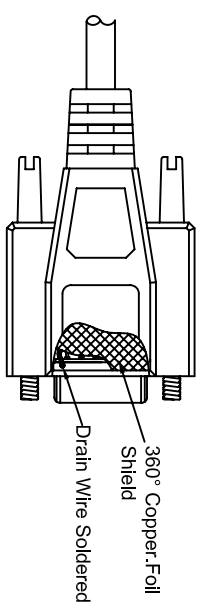

THE INFORMATION CONTAINED IN THIS DRAWING IS THE SOLE PROPERTY OF AMPHENOL CABLES ON DEMAND. ANY REPRODUCTION OR DISCLOSURE TO THIRD PARTIES, IN PART OR WHOLE, WITHOUT THE EXPRESS WRITTEN PERMISSION OF AMPHENOL CABLES ON DEMAND IS PROHIBITED.

REV.	DESCRIPTION	DATE	APPROVED
A	NEW RELEASE	23/04/07	
A1	Add wiring color	12/JAN/12	

SEC A-A

LENGTH & P/N Table

LENGTH	P/N	Cable Color
2.5FT ±1 inch	CS-DSDMDB09MF-002.5	GRAY
3FT ±2 inch	CS-DSDMDB09MF-003	GRAY
5FT ±2 inch	CS-DSDMDB09MF-005	GRAY
10FT ±3 inch	CS-DSDMDB09MF-010	GRAY
25FT ±4 inch	CS-DSDMDB09MF-025	GRAY

PIN OUT: 1 TO 1

Male	Female	Color
PIN1	PIN1	Black
PIN2	PIN2	Brown
PIN3	PIN3	Red
PIN4	PIN4	Orange
PIN5	PIN5	Yellow
PIN6	PIN6	Green
PIN7	PIN7	Blue
PIN8	PIN8	Purple
PIN9	PIN9	Gray
SHIELD	SHIELD	Drain Wire