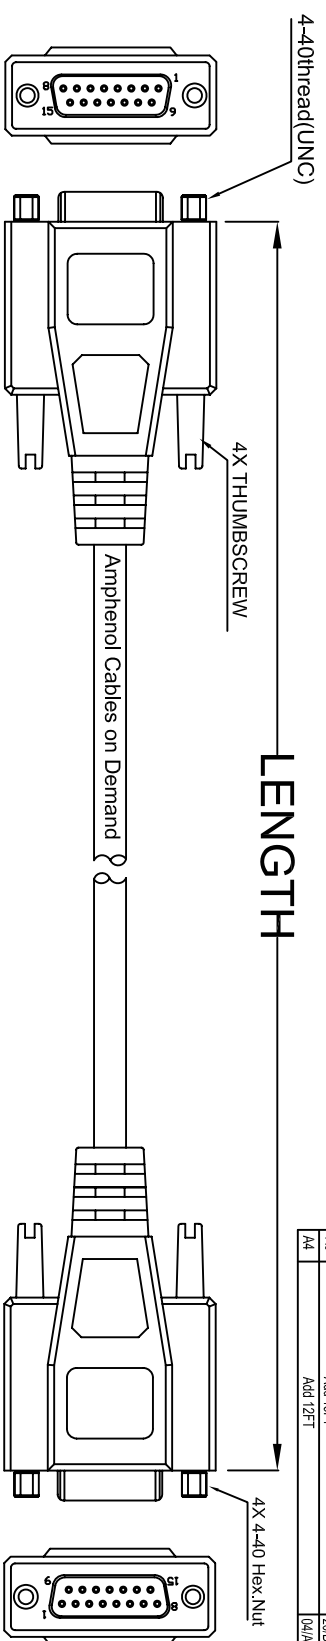

REV.	DESCRIPTION	REVISIONS	DATE	APPROVED
A	NEW RELEASE		07-Feb-2017	
A1	Add wiring color		13-Jan-2012	
A2	Revise cable specification (Delete braid)		8-Nov-2016	
A3	Add 15FT		20-Dec-2017	
A4	Add 12FT		04-Apr-2019	

PIN OUT:		
Female	Female	Color
PIN1	PIN1	Black
PIN2	PIN2	Brown
PIN3	PIN3	Red
PIN4	PIN4	Orange
PIN5	PIN5	Yellow
PIN6	PIN6	Green
PIN7	PIN7	Blue
PIN8	PIN8	Purple
PIN9	PIN9	Gray
PIN10	PIN10	White
PIN11	PIN11	Pink
PIN12	PIN12	Light Green
PIN13	PIN13	Black/White
PIN14	PIN14	Brown/White
PIN15	PIN15	Red/White
SHIELD	SHIELD	Drain Wire

LENGTH & P/N Table

LENGTH	P/N	Cable Color
5FT ±2 inch	CS-DSDMDB15FF-005	GREY
12FT ±3 inch	CS-DSDMDB15FF-012	GREY
15FT ±3 inch	CS-DSDMDB15FF-015	GREY

UNLESS OTHERWISE SPECIFIED DIMENSIONS ARE IN INCHES TOLERANCES ARE:

THIRD ANGLE PROJECTION

SIZE DWG. NO. A CS-DSDMDB15FF-XXX

SCALE SHEET OF A4

NOTES: UNLESS OTHERWISE SPECIFIED

X-ON Electronics

Largest Supplier of Electrical and Electronic Components

Click to view similar products for [D-Sub Cables](#) category: