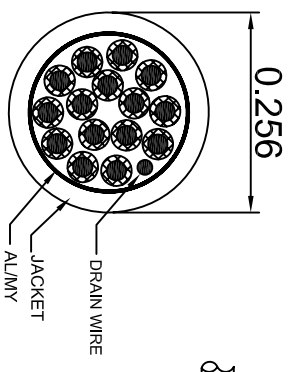

REV.	DESCRIPTION	REVISIONS	DATE	APPROVED
A	NEW RELEASE		07-Feb-2017	
A1	Add wiring color		13-Jan-2012	
A2	Revise cable specification (Delete braid)		8-Nov-2016	
A3	Add 15FT		20-Dec-2017	
A4	Add 12FT		04-Apr-2019	

PIN OUT:		
Female	Female	Color
PIN1	PIN1	Black
PIN2	PIN2	Brown
PIN3	PIN3	Red
PIN4	PIN4	Orange
PIN5	PIN5	Yellow
PIN6	PIN6	Green
PIN7	PIN7	Blue
PIN8	PIN8	Purple
PIN9	PIN9	Gray
PIN10	PIN10	White
PIN11	PIN11	Pink
PIN12	PIN12	Light Green
PIN13	PIN13	Black/White
PIN14	PIN14	Brown/White
PIN15	PIN15	Red/White
SHIELD	SHIELD	Drain Wire

LENGTH & P/N Table

LENGTH	P/N	Cable Color
5FT ±2 inch	CS-DSDMDB15FF-005	GREY
12FT ±3 inch	CS-DSDMDB15FF-012	GREY
15FT ±3 inch	CS-DSDMDB15FF-015	GREY

UNLESS OTHERWISE SPECIFIED DIMENSIONS ARE IN INCHES TOLERANCES ARE:

THIRD ANGLE PROJECTION

SIZE DWG. NO. A CS-DSDMDB15FF-XXX

SCALE SHEET OF A4

NOTES: UNLESS OTHERWISE SPECIFIED

X-ON Electronics

Largest Supplier of Electrical and Electronic Components

Click to view similar products for [D-Sub Cables](#) category: