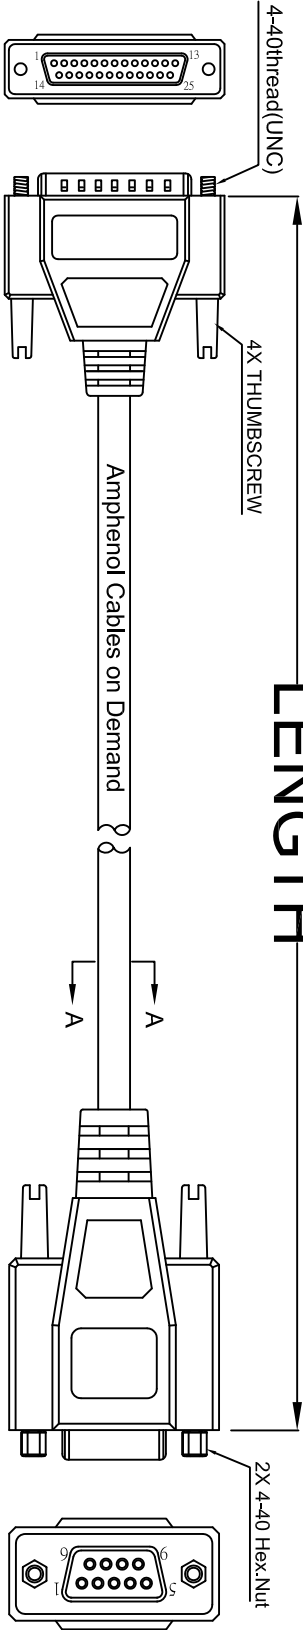

THE INFORMATION CONTAINED IN THIS DRAWING IS THE SOLE PROPERTY OF AMPHENOL CABLES ON DEMAND. ANY REPRODUCTION OR DISCLOSURE TO THIRD PARTIES IN PART OR WHOLE WITHOUT THE EXPRESS WRITTEN PERMISSION OF AMPHENOL CABLES ON DEMAND IS PROHIBITED.

REV.	DESCRIPTION	DATE	APPROVED
A	NEW RELEASE	02/APR/2007	
A1	Add wiring color	16/JAN/2012	

# LENGTH

**PIN OUT:**

DB25-M	DB9-F	COLOR
PIN2	PIN2	Brown
PIN3	PIN3	Red
PIN4	PIN8	Orange
PIN5	PIN7	Black
PIN7	PIN5	Green
PIN6	PIN4	Yellow & Gray
PIN8		
PIN20	PIN1	Blue
PIN1	PIN6	Purple
SHIELD	SHIELD	Drain Wire

**LENGTH & P/N Table**

LENGTH	P/N	Cable Color
5FT ±2 Inch	CS-DSNL4259MF-005	GREY
10FT ±3 Inch	CS-DSNL4259MF-010	GREY
25FT ±4 Inch	CS-DSNL4259MF-025	GREY

UNLESS OTHERWISE SPECIFIED DIMENSIONS ARE IN INCHES TOLERANCES ARE:		EQR NO.		Amphenol Cables on Demand 20 VALLEY ST. ENDICOTT, NY 13760	
DECIMALS		DRAWN	DATE	SIZE	DWG. NO.
X	±X	LF	16/JAN/2012	A	CS-DSNL4259MF-XXX
XX	±.XX	CHECKED	16/JAN/2012		
.XXX	±.XXX	RESP ENG			
THIRD ANGLE PROJECTION		MFG ENG			