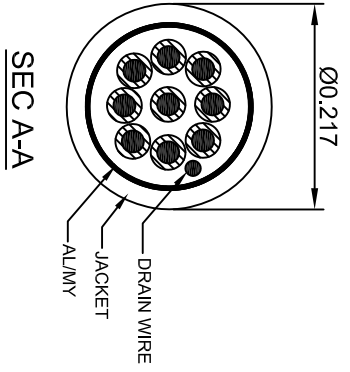

# LENGTH

**PIN OUT:**

DB25-M	DB9-F	COLOR
PIN2	PIN2	Brown
PIN3	PIN3	Red
PIN4	PIN8	Orange
PIN5	PIN7	Black
PIN7	PIN5	Green
PIN6	PIN4	Yellow & Gray
PIN8		
PIN20	PIN1	Blue
PIN1	PIN6	Purple
SHIELD	SHIELD	Drain Wire

**LENGTH & P/N Table**

LENGTH	P/N	Cable Color
5FT ±2 Inch	CS-DSNL4259MF-005	GREY
10FT ±3 Inch	CS-DSNL4259MF-010	GREY
25FT ±4 Inch	CS-DSNL4259MF-025	GREY

UNLESS OTHERWISE SPECIFIED DIMENSIONS ARE IN INCHES TOLERANCES ARE:		EQR NO.		Amphenol Cables on Demand 20 VALLEY ST. ENDICOTT, NY 13760	
DECIMALS		DRAWN	DATE	SIZE	DWG. NO.
X	±X	LF	16/JAN/2012	A	CS-DSNL4259MF-XXX
XX	±.XX	CHECKED	16/JAN/2012		
.XXX	±.XXX	RESP ENG			
THIRD ANGLE PROJECTION		MFG ENG			