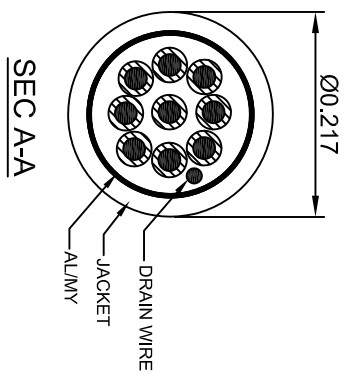

REV	DESCRIPTION	DATE	APPROVED
A	NEW RELEASE	27/Dec/2006	
A1	Add Hex Nut	5/Dec/2007	
A2	Add wiring color	12/JAN/2012	

**PIN OUT:**

Female	Female	Color
PIN1	PIN1	Black
PIN2	PIN2	Brown
PIN3	PIN3	Red
PIN4	PIN4	Orange
PIN5	PIN5	Yellow
PIN6	PIN6	Green
PIN7	PIN7	Blue
PIN8	PIN8	Purple
PIN9	PIN9	Gray
SHIELD	SHIELD	Drain Wire

**LENGTH & P/N Table**

LENGTH	P/N	Cable Color
5FT ±2 inch	CS-DSNULW19FF-005	GREY
10FT ±3 inch	CS-DSNULW19FF-010	GREY
25FT ±4 inch	CS-DSNULW19FF-025	GREY

UNLESS OTHERWISE SPECIFIED DIMENSIONS ARE IN INCHES TOLERANCES ARE:		EAR NO.		Amphenol Cables on Demand	
DIGITS	ANGLES	APPROVALS	DATE	20 VALLEY ST. ENDICOTT, NY 13760	
0	±.X	LF	12/JAN/12	ASM CBL Null Modem 9PIN D-Sub FF	
XX	±.XX	BA	12/JAN/12		
XXX	±.XXX	RESP ENG			
THIRD ANGLE PROJECTION		MFG ENG		SIZE	PWG. NO
				A	CS-DSNULW19FF-XXX