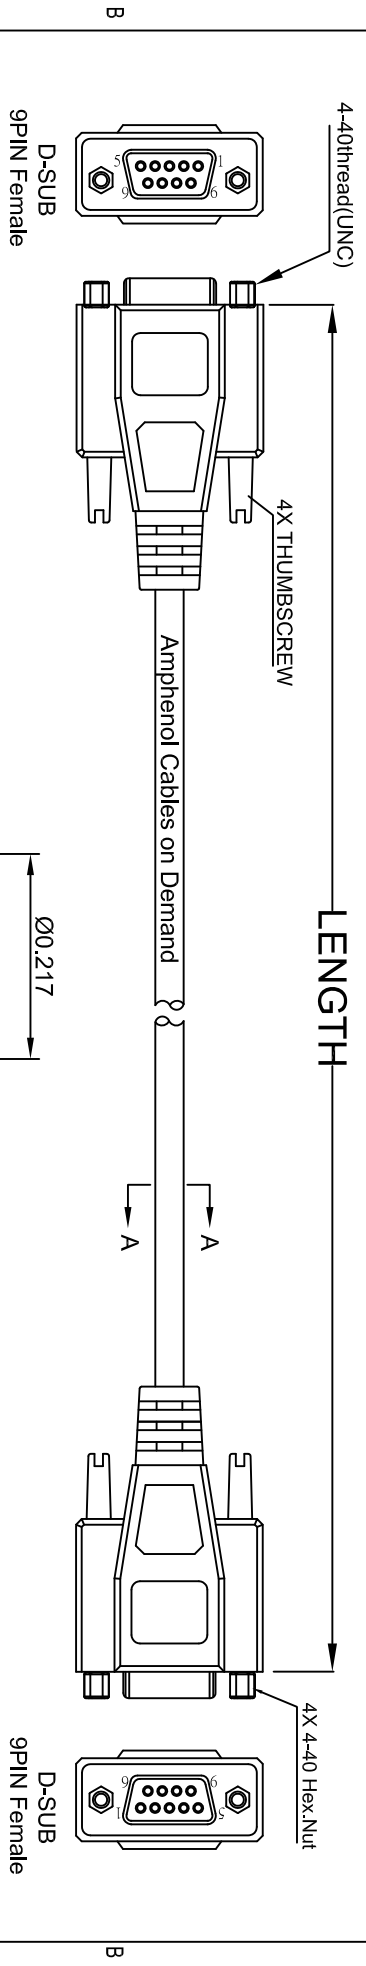

THE INFORMATION CONTAINED IN THIS DRAWING IS THE SOLE PROPERTY OF AMPHENOL CABLES ON DEMAND. ANY REPRODUCTION OR DISCLOSURE, TO THIRD PARTIES, IN PART OR WHOLE WITHOUT THE EXPRESS WRITTEN PERMISSION OF AMPHENOL CABLES ON DEMAND IS PROHIBITED.

REV	DESCRIPTION	DATE	APPROVED
A	NEW RELEASE	27/Dec/2006	
A1	Add Hex Nut	5/Dec/2007	
A2	Add wiring color	12/JAN/2012	

**PIN OUT:**

Female	Female	Color
PIN1	PIN1	Black
PIN2	PIN2	Brown
PIN3	PIN3	Red
PIN4	PIN4	Orange
PIN5	PIN5	Yellow
PIN6	PIN6	Green
PIN7	PIN7	Blue
PIN8	PIN8	Purple
PIN9	PIN9	Gray
SHIELD	SHIELD	Drain Wire

**LENGTH & P/N Table**

LENGTH	P/N	Cable Color
5FT ±2 inch	CS-DSNULW19FF-005	GREY
10FT ±3 inch	CS-DSNULW19FF-010	GREY
25FT ±4 inch	CS-DSNULW19FF-025	GREY

UNLESS OTHERWISE SPECIFIED DIMENSIONS ARE IN INCHES TOLERANCES ARE:		EAR NO.		Amphenol Cables on Demand	
DIGITS	ANGLES	APPROVALS	DATE	20 VALLEY ST. ENDICOTT, NY 13760	
0	±.X	LF	12/JAN/12	ASM CBL Null Modem 9PIN D-Sub FF	
XX	±.XX	BA	12/JAN/12		
XXX	±.XXX	RESP ENG			
THIRD ANGLE PROJECTION		MFG ENG		SIZE	PWG. NO
				A	CS-DSNULW19FF-XXX

NOTES: UNLESS OTHERWISE SPECIFIED

4

3

2

1

A

A

4