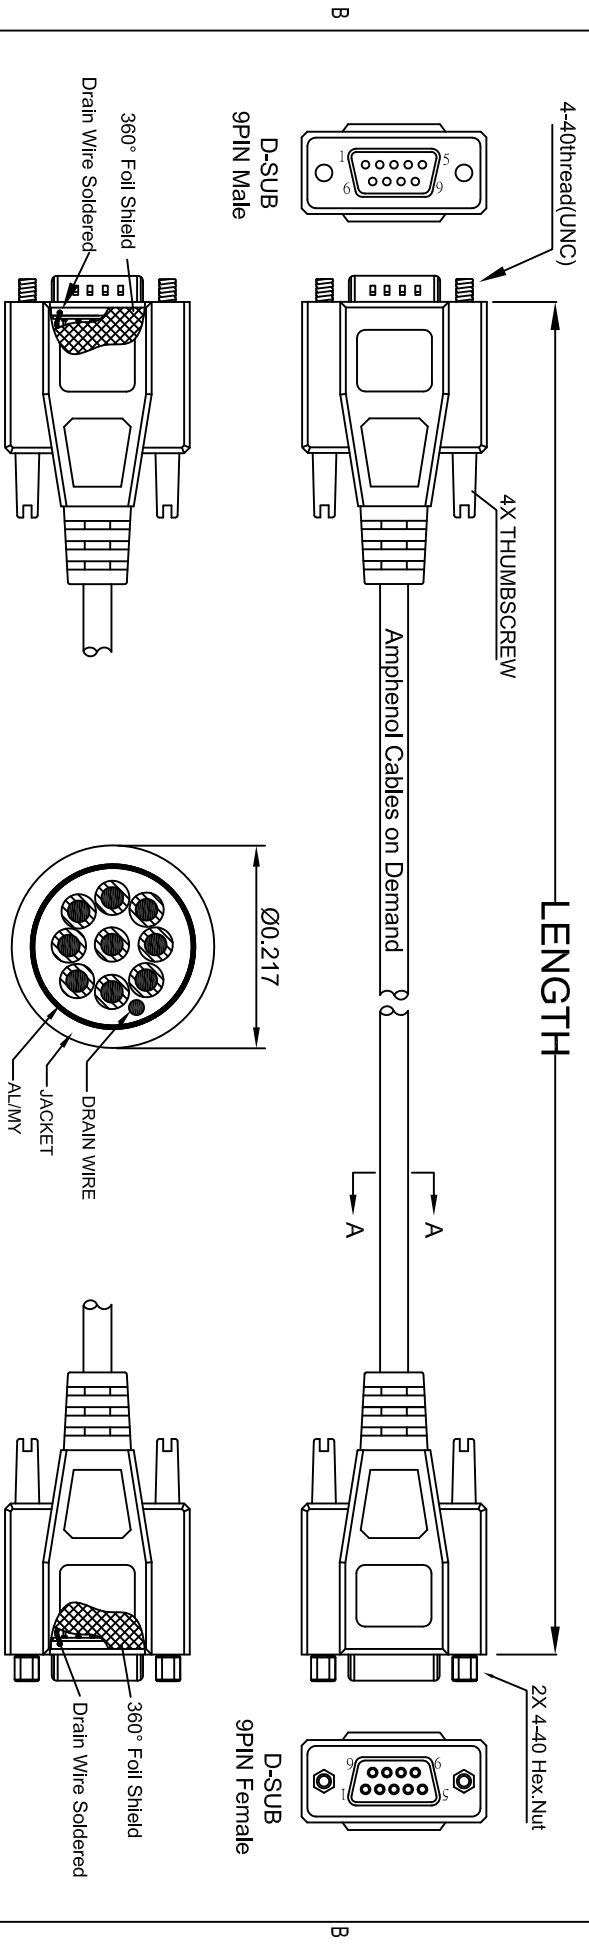

THE INFORMATION CONTAINED IN THIS DRAWING IS THE SOLE PROPERTY OF AMPHENOL CABLES ON DEMAND. ANY REPRODUCTION OR DISCLOSURE, TO THIRD PARTIES IN PART OR WHOLE, WITHOUT THE EXPRESS WRITTEN PERMISSION OF AMPHENOL CABLES ON DEMAND IS PROHIBITED.

REV.	DESCRIPTION	REVISIONS	DATE	APPROVED
A	NEW RELEASE		27/Dec/2006	
A1	Add Hex Nut		5/Dec/2007	
A2	Add wiring color		12/JAN/2012	
A3	Add 50FT		26/Mar/2019	

**PIN OUT:**

Male	Female	Color
PIN2	PIN2	Brown
PIN3	PIN3	Red
PIN4	PIN1	Orange
PIN1	PIN6	Black
PIN6	PIN4	Green (Gray)
PIN5	PIN5	Yellow
PIN7	PIN7	Blue
PIN8	PIN8	Purple
PIN9	PIN9	
SHIELD	SHIELD	Drain Wire

**LENGTH & P/N Table**

LENGTH	P/N	Cable Color
5FT ±2 Inch	CS-DSNULW29MF-005	GREY
10FT ±3 Inch	CS-DSNULW29MF-010	GREY
25FT ±4 Inch	CS-DSNULW29MF-025	GREY
50FT ±8 Inch	CS-DSNULW29MF-050	GREY

UNLESS OTHERWISE SPECIFIED DIMENSIONS ARE IN INCHES TOLERANCES ARE:		EARTHING		APPROVALS		DATE		Amphenol Cables on Demand 20 VALLEY ST. ENDICOTT, NY 13760		
DECIMALS	±.XX	ANGLES	±.X°	DRAWN	LF	26/Mar/2019		ASM CBL Null Modern 9PIN D-Sub MF		
XXX	±.XXX	CHECKED	BA	26/Mar/2019						
THIRD ANGLE PROJECTION		RESP ENG								
SIZE	DWG. NO.	MFG ENG						A	CS-DSNULW29MF-XXX	REV. A3