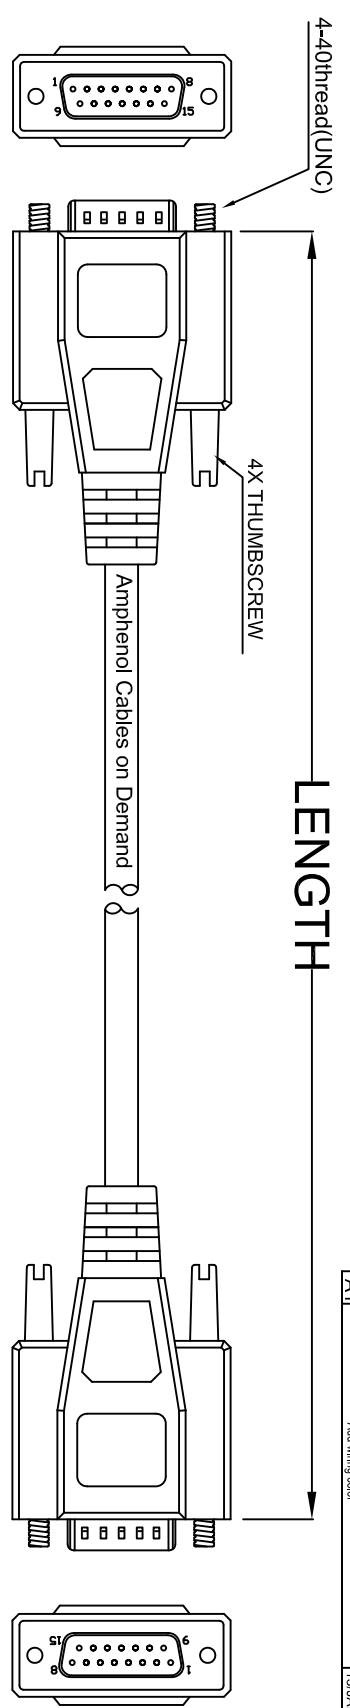

REV.	DESCRIPTION	DATE	APPROVED
A	NEW RELEASE	07/Feb/2007	
A1	Add wiring color	13/JAN/2012	

LENGTH & P/N Table

LENGTH	P/N	Cable Color
2.5FT ±1 inch	CS-DSSMDB15MM-002.5	GREY
5FT ±2 inch	CS-DSSMDB15MM-005	GREY
10FT ±3 inch	CS-DSSMDB15MM-010	GREY
25FT ±4 inch	CS-DSSMDB15MM-025	GREY
50FT ±8 inch	CS-DSSMDB15MM-050	GREY

PIN OUT:

Male	Male	Color
PIN1	PIN1	Black
PIN2	PIN2	Brown
PIN3	PIN3	Red
PIN4	PIN4	Orange
PIN5	PIN5	Yellow
PIN6	PIN6	Green
PIN7	PIN7	Blue
PIN8	PIN8	Purple
PIN9	PIN9	Gray
PIN10	PIN10	White
PIN11	PIN11	Pink
PIN12	PIN12	Light Green
PIN13	PIN13	Black/White
PIN14	PIN14	Brown/White
PIN15	PIN15	Red/White
SHIELD	SHIELD	Drain Wire

UNLESS OTHERWISE SPECIFIED DIMENSIONS ARE IN INCHES TOLERANCES ARE:

DECIMALS	±.X	ANGLES	±X°
.XX	±.XX		
.XXX	±.XXX		

THIRD ANGLE PROJECTION

EAR NO.	DATE	Amphenol Cables on Demand 20 VALLEY ST. ENDICOTT, NY 13760
APPROVALS		
DRAWN	LF	13/JAN/2012
CHECKED	BA	13/JAN/2012
RESP' ENG		
MFG ENG		

SIZE: A
 DWG. NO.: CS-DSSMDB15MM-XXX
Economy 15PIN D-Sub MM Common Serial Connection

SCALE: SHEET: OF: REV. A1

NOTES: UNLESS OTHERWISE SPECIFIED

X-ON Electronics

Largest Supplier of Electrical and Electronic Components