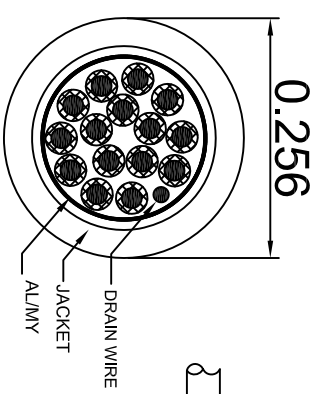

REV.	DESCRIPTION	DATE	APPROVED
A	NEW RELEASE	07/Feb/2007	
A1	Add wiring color	13/JAN/2012	

LENGTH & P/N Table

LENGTH	P/N	Cable Color
2.5FT ±1 inch	CS-DSSMDB15MM-002.5	GREY
5FT ±2 inch	CS-DSSMDB15MM-005	GREY
10FT ±3 inch	CS-DSSMDB15MM-010	GREY
25FT ±4 inch	CS-DSSMDB15MM-025	GREY
50FT ±8 inch	CS-DSSMDB15MM-050	GREY

PIN OUT:

Male	Male	Color
PIN1	PIN1	Black
PIN2	PIN2	Brown
PIN3	PIN3	Red
PIN4	PIN4	Orange
PIN5	PIN5	Yellow
PIN6	PIN6	Green
PIN7	PIN7	Blue
PIN8	PIN8	Purple
PIN9	PIN9	Gray
PIN10	PIN10	White
PIN11	PIN11	Pink
PIN12	PIN12	Light Green
PIN13	PIN13	Black/White
PIN14	PIN14	Brown/White
PIN15	PIN15	Red/White
SHIELD	SHIELD	Drain Wire

UNLESS OTHERWISE SPECIFIED DIMENSIONS ARE IN INCHES TOLERANCES ARE:

DECIMALS	±.X	ANGLES	±X°
.XX	±.XX		
.XXX	±.XXX		

THIRD ANGLE PROJECTION

EAR NO.	DATE	Amphenol Cables on Demand 20 VALLEY ST. ENDICOTT, NY 13760
APPROVALS		
DRAWN	LF	13/JAN/2012
CHECKED	BA	13/JAN/2012
RESP' ENG		
MFG ENG		

SIZE: A
 DWG. NO.: CS-DSSMDB15MM-XXX
Economy 15PIN D-Sub MM Common Serial Connection

SCALE: SHEET: OF: REV. A1

NOTES: UNLESS OTHERWISE SPECIFIED

X-ON Electronics

Largest Supplier of Electrical and Electronic Components