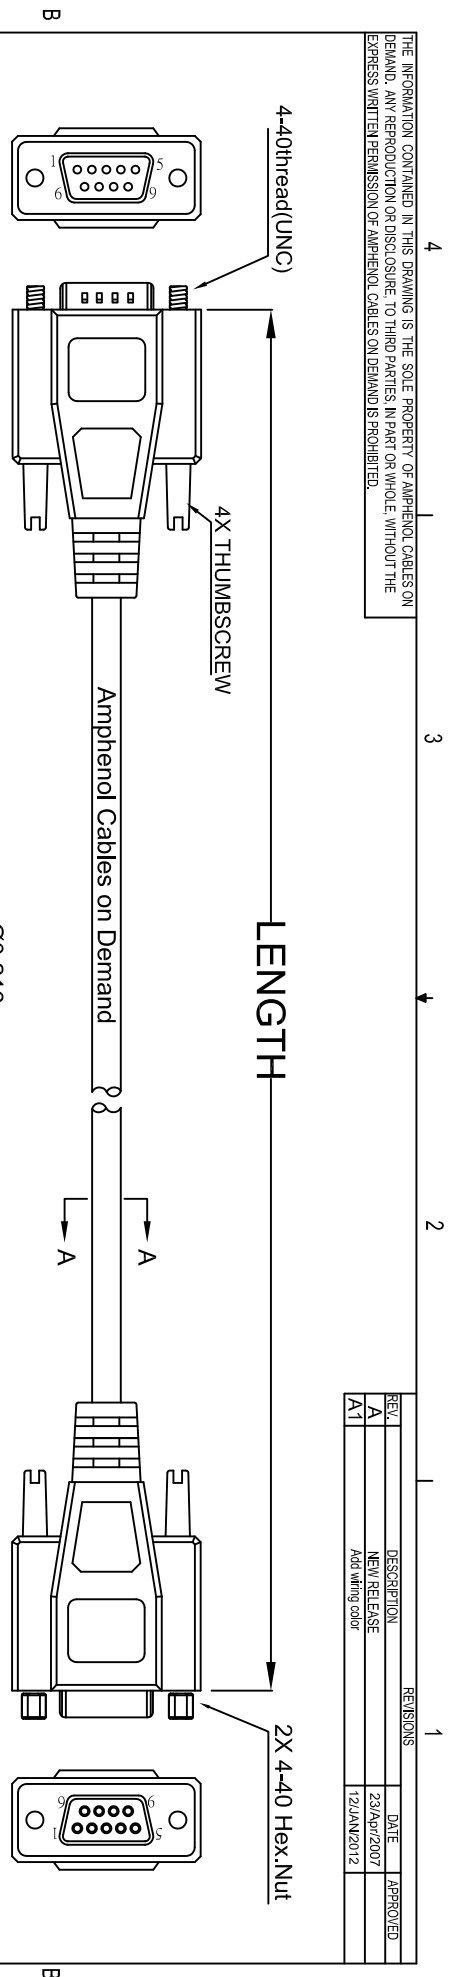

REV.	DESCRIPTION	DATE	APPROVED
A	NEW RELEASE	23/APR/2007	
A1	Add wiring color	12/JAN/2012	

REV.	DATE	APPROVED
A	12/JAN/2012	

LENGTH & P/N Table

LENGTH	P/N	Cable Color
2.5FT ±1 inch	CS-DSSMDB9MF0-002.5	GRAY
5FT ±2 inch	CS-DSSMDB9MF0-005	GRAY
10FT ±3 inch	CS-DSSMDB9MF0-010	GRAY
25FT ±4 inch	CS-DSSMDB9MF0-025	GRAY
50FT ±6 inch	CS-DSSMDB9MF0-050	GRAY

PIN OUT: 1 TO 1

Male	Female	Color
PIN1	PIN1	Black
PIN2	PIN2	Brown
PIN3	PIN3	Red
PIN4	PIN4	Orange
PIN5	PIN5	Yellow
PIN6	PIN6	Green
PIN7	PIN7	Blue
PIN8	PIN8	Purple
PIN9	PIN9	Gray
SHIELD	SHIELD	Drain Wire

UNLESS OTHERWISE SPECIFIED DIMENSIONS ARE IN INCHES TOLERANCES ARE:

DECIMALS	±.X	ANGLES	±.K°
X	±.XX		
XX	±.XXX		
XXX	±.XXXX		

THIRD ANGLE PROJECTION

EAR NO.	DATE	Amphenol Cables on Demand
APPROVALS	12/JAN/2012	20 VALLEY ST. ENDCOTT, NY 13760
DESIGNED BY	LF	
CHECKED BY	BA	
RESP. ENG.	12/JAN/2012	
MFG. ENG.		

SIZE: **A** DWG. NO.: **CS-DSSMDB9MF0-XXX** REV. **A1**

SCALE: _____ SHEET _____ OF _____

NOTES: UNLESS OTHERWISE SPECIFIED

X-ON Electronics

Largest Supplier of Electrical and Electronic Components

Click to view similar products for [D-Sub Cables](#) category: