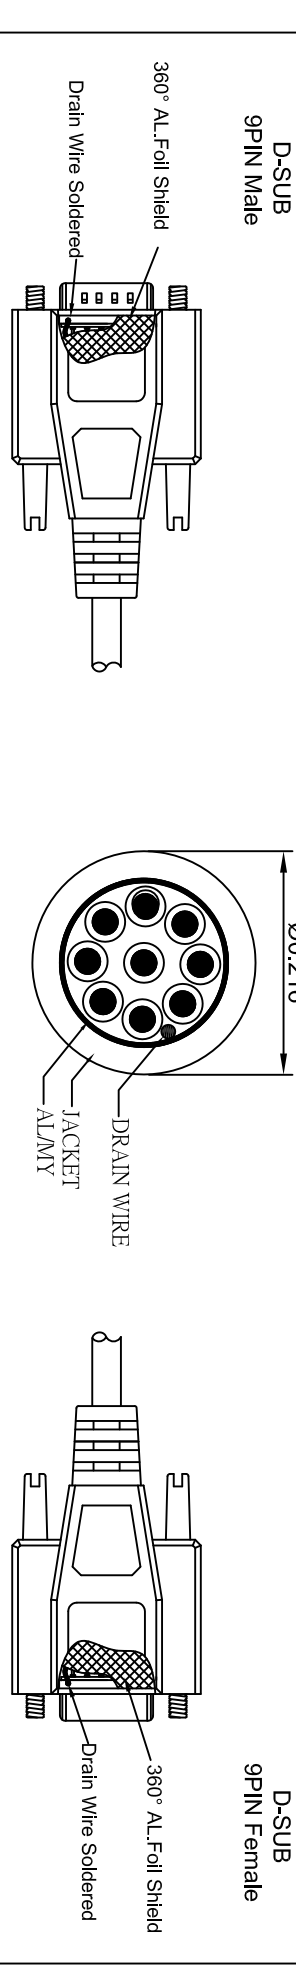

THE INFORMATION CONTAINED IN THIS DRAWING IS THE SOLE PROPERTY OF AMPHENOL CABLES ON DEMAND. ANY REPRODUCTION OR DISCLOSURE TO THIRD PARTIES, IN PART OR WHOLE, WITHOUT THE EXPRESS WRITTEN PERMISSION OF AMPHENOL CABLES ON DEMAND IS PROHIBITED.

REV.	DESCRIPTION	DATE	APPROVED
A	NEW RELEASE	23/APR/2007	
A1	Add wiring color	12/JAN/2012	

REV.	DATE	APPROVED
A	12/JAN/2012	

LENGTH & P/N Table

LENGTH	P/N	Cable Color
2.5FT ±1 inch	CS-DSSMDB9MF0-002.5	GRAY
5FT ±2 inch	CS-DSSMDB9MF0-005	GRAY
10FT ±3 inch	CS-DSSMDB9MF0-010	GRAY
25FT ±4 inch	CS-DSSMDB9MF0-025	GRAY
50FT ±6 inch	CS-DSSMDB9MF0-050	GRAY

PIN OUT: 1 TO 1

Male	Female	Color
PIN1	PIN1	Black
PIN2	PIN2	Brown
PIN3	PIN3	Red
PIN4	PIN4	Orange
PIN5	PIN5	Yellow
PIN6	PIN6	Green
PIN7	PIN7	Blue
PIN8	PIN8	Purple
PIN9	PIN9	Gray
SHIELD	SHIELD	Drain Wire