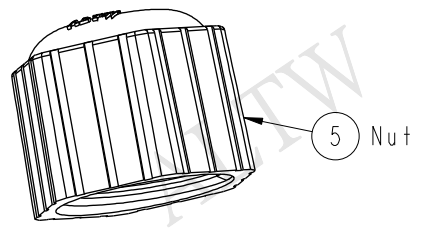

REV.	ECN NO.	DATE	SIGN	DESCRIPTION
B	LEN-910165	2008/12/22	Li Xiu Zhi	Change Note
C	LEN1570028	2015/05/12	Ruru	Change Logo

5 Nut

4 Gasket

3 Ring

2 Gasket

1 Nut

45(REF.)

22.0

- Note:
- \* Waterproof Rate: IP68
  - \* Nut: Nylon, Gray
  - \* Gasket: EPDM, Black
  - \* Clamp Ring: Nylon, Gray
  - \* Seals: EPDM, Black
  - \* Sealing Nut: Nylon, Gray
  - \* Cable Range:  $\varnothing 6.0 \sim \varnothing 10.0 \text{mm}$
  - \* For Panel Thickness Max 7.5mm