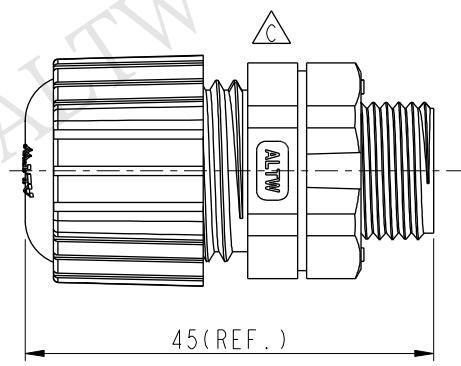

REV.	ECN NO.	DATE	SIGN	DESCRIPTION
B	LEN-910165	2008/12/22	Li Xiu Zhi	Change Note
C	LEN1570028	2015/05/12	Ruru	Change Logo

5 Nut

4 Gasket

3 Ring

2 Gasket

1 Nut

45(REF.)

22.0

- Note:
- \* Waterproof Rate: IP68
  - \* Nut: Nylon, Gray
  - \* Gasket: EPDM, Black
  - \* Clamp Ring: Nylon, Gray
  - \* Seals: EPDM, Black
  - \* Sealing Nut: Nylon, Gray
  - \* Cable Range:  $\varnothing 6.0 \sim \varnothing 10.0 \text{mm}$
  - \* For Panel Thickness Max 7.5mm

UNIT: mm		
TOLERANCE		
.X	$\pm 0.25$	
.XX	$\pm 0.1$	
.XXX	$\pm 0.05$	
ANGLES	$\pm 1^\circ$	

TITLE PG9 Cable Gland Assy Gray For Long Type			
SCALE 1:1	SIZE A4	SHEET 1 OF 1	
REV. C	WC-REV. A.1	QC: Inspection item	