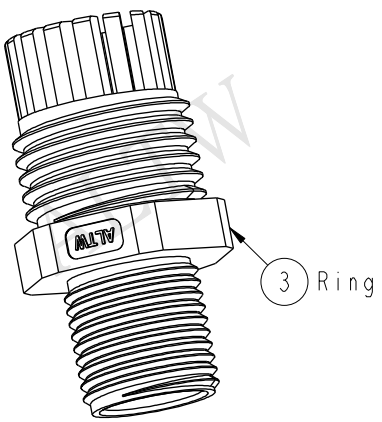

REV.	ECN NO.	DATE	SIGN	DESCRIPTION
B	LEN-910165	2008/12/22	Li Xiu Zhi	Change Note
C	LEN1570028	2015/05/12	Ruru	Change Logo

5 Nut

4 Gasket

3 Ring

2 Gasket

1 Nut

45(REF.)

22.0

- Note:
- \* Waterproof Rate: IP68
  - \* Nut: Nylon, Gray
  - \* Gasket: EPDM, Black
  - \* Clamp Ring: Nylon, Gray
  - \* Seals: EPDM, Black
  - \* Sealing Nut: Nylon, Gray
  - \* Cable Range:  $\varnothing 6.0 \sim \varnothing 10.0 \text{mm}$
  - \* For Panel Thickness Max 7.5mm

UNIT: mm		
TOLERANCE		
.X	$\pm 0.25$	
.XX	$\pm 0.1$	
.XXX	$\pm 0.05$	
ANGLES	$\pm 1^\circ$	

TITLE PG9 Cable Gland Assy Gray For Long Type			
SCALE 1:1	SIZE A4	SHEET 1 OF 1	
REV. C	WC-REV. A.1	QC: Inspection item	