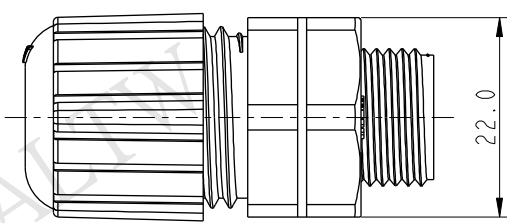

REV.	ECN NO.	DATE	SIGN	DESCRIPTION
B	LEN-910165	2008/12/22	Li Xiu Zhi	Change Note
C	LEN1570028	2015/05/12	Ruru	Change Logo

5 Nut

4 Gasket

3 Ring

2 Gasket

1 Nut

45(REF.)

22.0

- Note:
- \* Waterproof Rate: IP68
  - \* Nut: Nylon, Gray
  - \* Gasket: EPDM, Black
  - \* Clamp Ring: Nylon, Gray
  - \* Seals: EPDM, Black
  - \* Sealing Nut: Nylon, Gray
  - \* Cable Range:  $\varnothing 6.0 \sim \varnothing 10.0 \text{mm}$
  - \* For Panel Thickness Max 7.5mm

UNIT: mm		
TOLERANCE		
.X	$\pm 0.25$	
.XX	$\pm 0.1$	
.XXX	$\pm 0.05$	
ANGLES	$\pm 1^\circ$	

TITLE PG9 Cable Gland Assy Gray For Long Type			
SCALE 1:1	SIZE A4	SHEET 1 OF 1	
REV. C	WC-REV. A.1	QC: Inspection item	