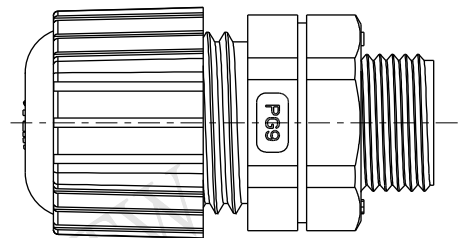

REV.	ECN NO.	DATE	SIGN	DESCRIPTION
B	LEN-910165	2008/12/22	Li Xiu Zhi	Change Note
C	LEN1570028	2015/05/12	Ruru	Change Logo

5 Nut

4 Gasket

3 Ring

2 Gasket

1 Nut

45(REF.)

22.0

- Note:
- \* Waterproof Rate: IP68
  - \* Nut: Nylon, Gray
  - \* Gasket: EPDM, Black
  - \* Clamp Ring: Nylon, Gray
  - \* Seals: EPDM, Black
  - \* Sealing Nut: Nylon, Gray
  - \* Cable Range:  $\varnothing 6.0 \sim \varnothing 10.0 \text{mm}$
  - \* For Panel Thickness Max 7.5mm

UNIT: mm		
TOLERANCE		
.X	$\pm 0.25$	
.XX	$\pm 0.1$	
.XXX	$\pm 0.05$	
ANGLES	$\pm 1^\circ$	

TITLE PG9 Cable Gland Assy Gray For Long Type			
SCALE 1:1	SIZE A4	SHEET 1 OF 1	
REV. C	WC-REV. A.1	QC: Inspection item	