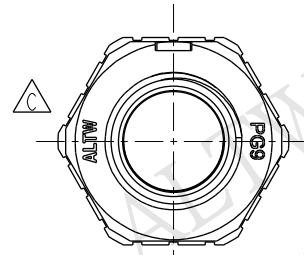

REV.	ECN NO.	DATE	SIGN	DESCRIPTION
B	LEN-910165	2008/12/22	Li Xiu Zhi	Change Note
C	LEN1570028	2015/05/12	Ruru	Change Logo

5 Nut

4 Gasket

3 Ring

2 Gasket

1 Nut

45(REF.)

22.0

- Note:
- \* Waterproof Rate: IP68
  - \* Nut: Nylon, Gray
  - \* Gasket: EPDM, Black
  - \* Clamp Ring: Nylon, Gray
  - \* Seals: EPDM, Black
  - \* Sealing Nut: Nylon, Gray
  - \* Cable Range:  $\varnothing 6.0 \sim \varnothing 10.0 \text{mm}$
  - \* For Panel Thickness Max 7.5mm

UNIT: mm		
TOLERANCE		
.X	$\pm 0.25$	
.XX	$\pm 0.1$	
.XXX	$\pm 0.05$	
ANGLES	$\pm 1^\circ$	

TITLE PG9 Cable Gland Assy Gray For Long Type			
SCALE 1:1	SIZE A4	SHEET 1 OF 1	
REV. C	WC-REV. A.1	QC: Inspection item	