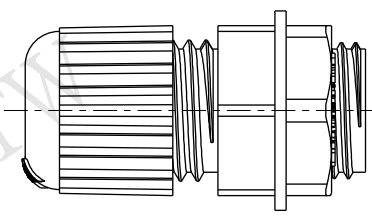

REV.	ECN NO.	DATE	SIGN	DESCRIPTION
B	LEN1510144	2015/01/07	Vicky	Update Logo & Note
C	LEN1510681	2015/01/28	Ruru	Change Logo

**ALTW**  
 CONFIDENTIAL  
 2015-01-28  
 R&D DEPT.

- △B Note:**
- \* Waterproof Rate: IP68
  - IP68: 1M Depth Of Water In 24hours
  - \* Screw Nut: Nylon, Black
  - \* Gasket: EPDM, Black
  - \* Clamp Ring: Nylon, Black
  - \* Seals: EPDM, Black
  - \* Sealing Nut: Nylon, Black
  - \* Cable Range :  $\varnothing 4.5\text{mm} \sim \varnothing 6.5\text{mm}$
  - \* For Panel Thickness: 3.0mm Max
  - \* Spanner Size:
    - Body: 15.0mm
    - Sealing Nut: 15.0mm
    - Screw Nut: 15.0mm

UNIT:mm			TITLE
TOLERANCE	$\pm 0.5 \text{ mm}$		M12 Cable Glands Assembly
SCALE	3:2	SIZE	A4
REV.	C	WC-REV.	A.2
			SHEET 1 OF 1
			QC: Inspection item

**Amphenol LTW**  
 安費諾亮泰企業股份有限公司

ITEM NO	CSG-12M001	DRAWN BY	Ruru	DATE	2015-01-28
DWG NO	CSG-12M001	CHECKED BY	Rita	DATE	2015-01-28
CUSTOMER	ALTW	APPROVED BY	Win	DATE	2015-01-28