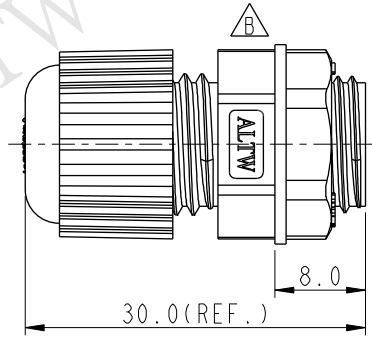

REV.	ECN NO.	DATE	SIGN	DESCRIPTION
B	LEN1510144	2015/01/07	Vicky	Update Logo & Note
C	LEN1510681	2015/01/28	Ruru	Change Logo

**ALTW**  
 CONFIDENTIAL  
 2015-01-28  
 R&D DEPT.

- △B Note:**
- \* Waterproof Rate: IP68
  - IP68: 1M Depth Of Water In 24hours
  - \* Screw Nut: Nylon, Black
  - \* Gasket: EPDM, Black
  - \* Clamp Ring: Nylon, Black
  - \* Seals: EPDM, Black
  - \* Sealing Nut: Nylon, Black
  - \* Cable Range :  $\varnothing 4.5\text{mm} \sim \varnothing 6.5\text{mm}$
  - \* For Panel Thickness: 3.0mm Max
  - \* Spanner Size:
    - Body: 15.0mm
    - Sealing Nut: 15.0mm
    - Screw Nut: 15.0mm

UNIT:mm			TITLE
TOLERANCE	$\pm 0.5 \text{ mm}$		M12 Cable Glands Assembly
SCALE	3:2	SIZE	A4
REV.	C	WC-REV.	A.2
			SHEET 1 OF 1
			QC: Inspection item

**Amphenol LTW**  
 安費諾亮泰企業股份有限公司

ITEM NO	CSG-12M001	DRAWN BY	Ruru	DATE	2015-01-28
DWG NO	CSG-12M001	CHECKED BY	Rita	DATE	2015-01-28
CUSTOMER	ALTW	APPROVED BY	Win	DATE	2015-01-28