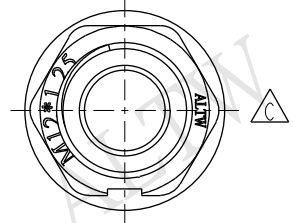

REV.	ECN NO.	DATE	SIGN	DESCRIPTION
B	LEN1510144	2015/01/07	Vicky	Update Logo & Note
C	LEN1510681	2015/01/28	Ruru	Change Logo

**ALTW**  
 CONFIDENTIAL  
 2015-01-28  
 R&D DEPT.

- △B Note:**
- \* Waterproof Rate: IP68
  - IP68: 1M Depth Of Water In 24hours
  - \* Screw Nut: Nylon, Black
  - \* Gasket: EPDM, Black
  - \* Clamp Ring: Nylon, Black
  - \* Seals: EPDM, Black
  - \* Sealing Nut: Nylon, Black
  - \* Cable Range :  $\varnothing 4.5\text{mm} \sim \varnothing 6.5\text{mm}$
  - \* For Panel Thickness: 3.0mm Max
  - \* Spanner Size:
    - Body: 15.0mm
    - Sealing Nut: 15.0mm
    - Screw Nut: 15.0mm

UNIT:mm			TITLE
TOLERANCE	$\pm 0.5 \text{ mm}$		M12 Cable Glands Assembly
SCALE	3:2	SIZE	A4
REV.	C	WC-REV.	A.2
			SHEET 1 OF 1
			QC: Inspection item

**Amphenol LTW**  
 安費諾亮泰企業股份有限公司

ITEM NO	CSG-12M001	DRAWN BY	Ruru	DATE	2015-01-28
DWG NO	CSG-12M001	CHECKED BY	Rita	DATE	2015-01-28
CUSTOMER	ALTW	APPROVED BY	Win	DATE	2015-01-28