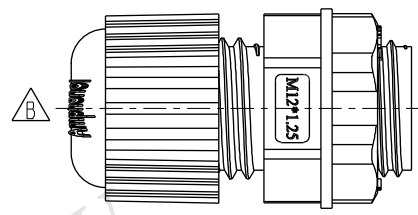

REV.	ECN NO.	DATE	SIGN	DESCRIPTION
B	LEN1510144	2015/01/07	Vicky	Update Logo & Note
C	LEN1510681	2015/01/28	Ruru	Change Logo

**ALTW**  
 CONFIDENTIAL  
 2015-01-28  
 R&D DEPT.

- △B Note:**
- \* Waterproof Rate: IP68
  - IP68: 1M Depth Of Water In 24hours
  - \* Screw Nut: Nylon, Black
  - \* Gasket: EPDM, Black
  - \* Clamp Ring: Nylon, Black
  - \* Seals: EPDM, Black
  - \* Sealing Nut: Nylon, Black
  - \* Cable Range :  $\varnothing 4.5\text{mm} \sim \varnothing 6.5\text{mm}$
  - \* For Panel Thickness: 3.0mm Max
  - \* Spanner Size:
    - Body: 15.0mm
    - Sealing Nut: 15.0mm
    - Screw Nut: 15.0mm

UNIT:mm			TITLE
TOLERANCE	$\pm 0.5 \text{ mm}$		M12 Cable Glands Assembly
SCALE	3:2	SIZE	A4
REV.	C	WC-REV.	A.2
			SHEET 1 OF 1
			QC: Inspection item

**Amphenol LTW**  
 安費諾亮泰企業股份有限公司

ITEM NO	CSG-12M001	DRAWN BY	Ruru	DATE	2015-01-28
DWG NO	CSG-12M001	CHECKED BY	Rita	DATE	2015-01-28
CUSTOMER	ALTW	APPROVED BY	Win	DATE	2015-01-28