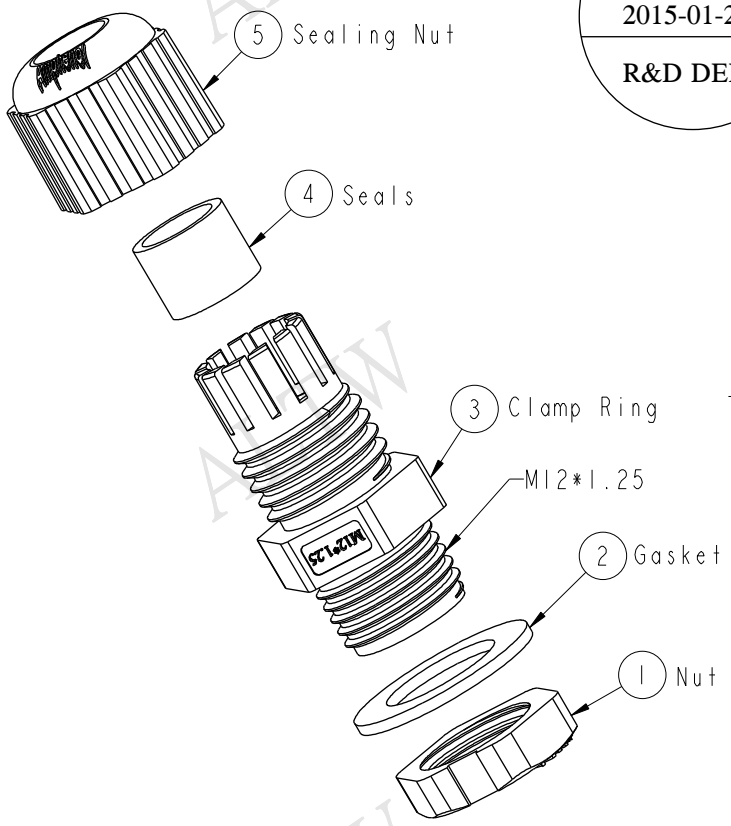

REV.	ECN NO.	DATE	SIGN	DESCRIPTION
B	LEN1510144	2015/01/07	Vicky	Update Logo & Note
C	LEN1510681	2015/01/28	Ruru	Change Logo

**ALTW**  
 CONFIDENTIAL  
 2015-01-28  
 R&D DEPT.

- △B Note:**
- \* Waterproof Rate: IP68
  - IP68: 1M Depth Of Water In 24hours
  - \* Screw Nut: Nylon, Black
  - \* Gasket: EPDM, Black
  - \* Clamp Ring: Nylon, Black
  - \* Seals: EPDM, Black
  - \* Sealing Nut: Nylon, Black
  - \* Cable Range :  $\varnothing 4.5\text{mm} \sim \varnothing 6.5\text{mm}$
  - \* For Panel Thickness: 3.0mm Max
  - \* Spanner Size:
    - Body: 15.0mm
    - Sealing Nut: 15.0mm
    - Screw Nut: 15.0mm

UNIT:mm			TITLE
TOLERANCE	$\pm 0.5 \text{ mm}$		M12 Cable Glands Assembly
SCALE	3:2	SIZE	A4
REV.	C	WC-REV.	A.2
			SHEET 1 OF 1
			QC: Inspection item

**Amphenol LTW**  
 安費諾亮泰企業股份有限公司

ITEM NO	CSG-12M001	DRAWN BY	Ruru	DATE	2015-01-28
DWG NO	CSG-12M001	CHECKED BY	Rita	DATE	2015-01-28
CUSTOMER	ALTW	APPROVED BY	Win	DATE	2015-01-28