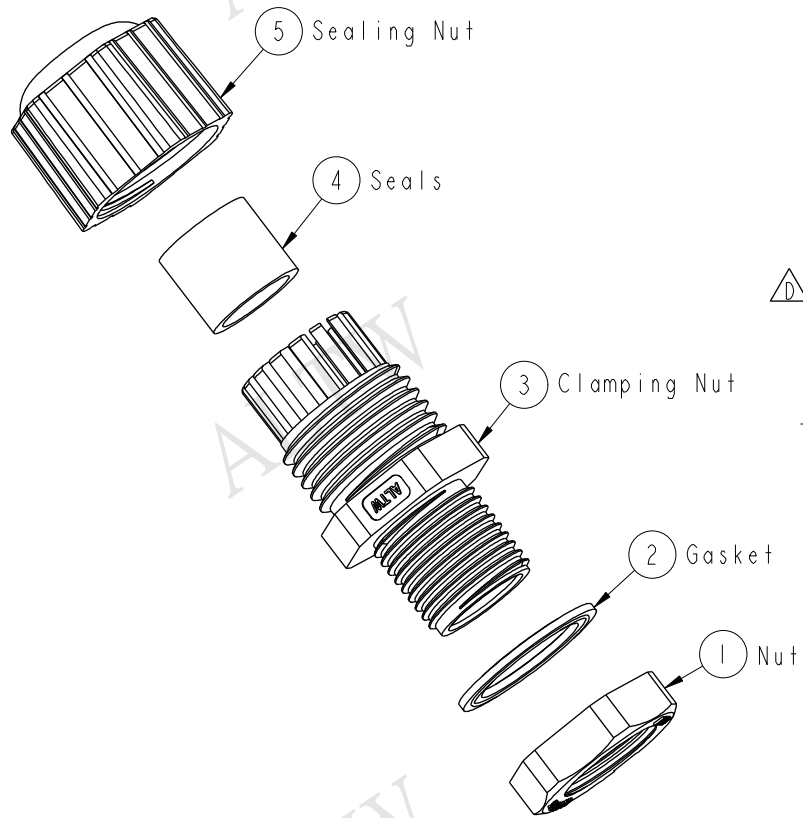

THIS DOCUMENT IS SUBJECT TO CHANGE WITHOUT NOTICE. IT IS CONFIDENTIAL AND A PROPERTY OF AMPHENOL LTW. DISCLOSURE TO THIRD PARTY HAS TO BE AUTHORIZED BY AMPHENOL LTW.

REV.	ECN NO.	DATE	SIGN	DESCRIPTION
B	ECN-0501039	2005/01/11	XLM	Modify the mark and part dimension
C	ECN-0503095	2005/03/21	XLM	Ref. To ECN.Note
D	LEN1570038	2015/05/13	Ruru	Change Logo

**ALTW**  
**CONFIDENTIAL**  
 2015-05-13  
**R&D DEPT.**

- Note:**
- \*  $\varnothing$  Important Dimension
  - \* Nut: Nylon, Black
  - \* Gasket: EPDM, Black
  - \* Clamp Ring: Nylon, Black
  - \* Seals: EPDM, Black
  - \* Sealing Nut: Nylon, Black
  - \* Cable Range:  $\varnothing 6.0 \sim \varnothing 10.0$
  - \* For Panel Thickness: 7.5mm

UNIT: mm		
TOLERANCE	.X	$\pm 0.25$
	.XX	$\pm 0.1$
	.XXX	$\pm 0.05$
ANGLES		$\pm 1^\circ$

TITLE MI6*1.5 Cable Glands Assembly			
SCALE 4:5	SIZE A4	SHEET 1 OF 1	
REV. D	WC-REV. A.2	$\varnothing$ : Inspection item	