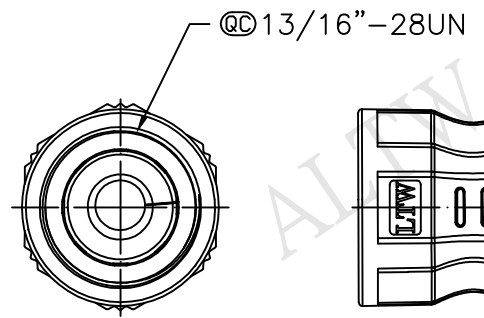

- Note:
- \* @C Important Dimension.
  - \* Waterproof Rate: IP67.
  - \* Cable OD:  $\phi 5.5 \sim \phi 7.0$ mm.
  - \* Gasket: Silicone, Gray.
  - \* Seals: Silicone, Gray.
  - \* Body & Sealing Nut: ZDC-3, Silver.
  - \* ①②③④ 組裝後放入一個氣泡袋
  - \* ④ 零件只需鎖 2~3 牙
- (Assembly Put In One Bubble Bag)

UNIT:mm TOLERANCE $\pm 0.5$ mm	TITLE 13/16"–28UN Ass'y Metal (After Plug In)OD 5.5~7.0mm	<b>Amphenol LTW</b> 安費諾亮泰企業股份有限公司		ITEM NO CSG-CSP004	DRAWN BY Tom	DATE 2014/06/28
	SCALE Free			SHEET 1 OF 1	DWG NO CSG-CSP004	CHECKED BY Ludi
REV. A	SIZE A4	④ :Inspection Item		CUSTOMER ALTW	APPROVED BY Victor	DATE 2014/06/28