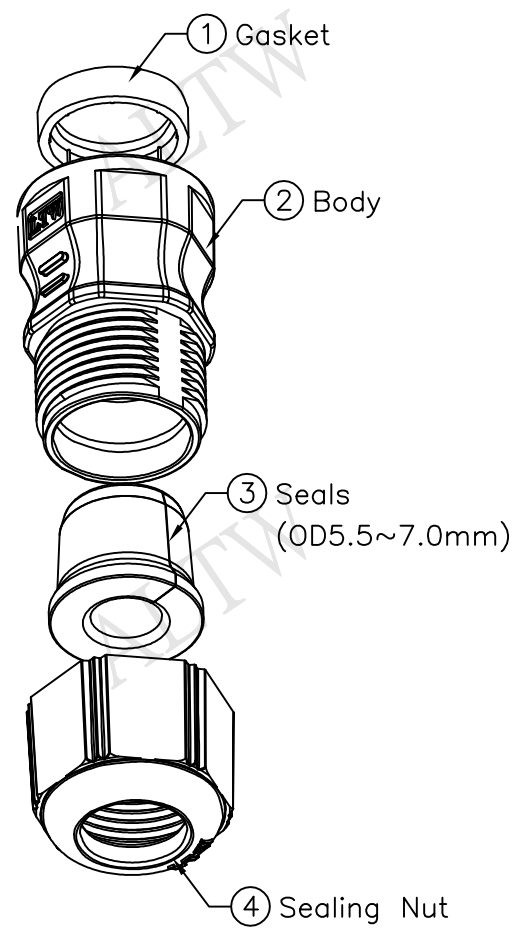

- Note:
- \* @C Important Dimension.
  - \* Waterproof Rate: IP67.
  - \* Cable OD:  $\phi 5.5 \sim \phi 7.0$ mm.
  - \* Gasket: Silicone, Gray.
  - \* Seals: Silicone, Gray.
  - \* Body & Sealing Nut: ZDC-3, Silver.
  - \* ①②③④ 組裝後放入一個氣泡袋
  - \* ④ 零件只需鎖 2~3 牙
- (Assembly Put In One Bubble Bag)

UNIT:mm TOLERANCE $\pm 0.5$ mm	TITLE 13/16"–28UN Ass'y Metal (After Plug In)OD 5.5~7.0mm	<b>Amphenol LTW</b> 安費諾亮泰企業股份有限公司		ITEM NO CSG-CSP004	DRAWN BY Tom	DATE 2014/06/28
	SCALE Free			SHEET 1 OF 1	DWG NO CSG-CSP004	CHECKED BY Ludi
REV. A	SIZE A4	④ :Inspection Item		CUSTOMER ALTW	APPROVED BY Victor	DATE 2014/06/28