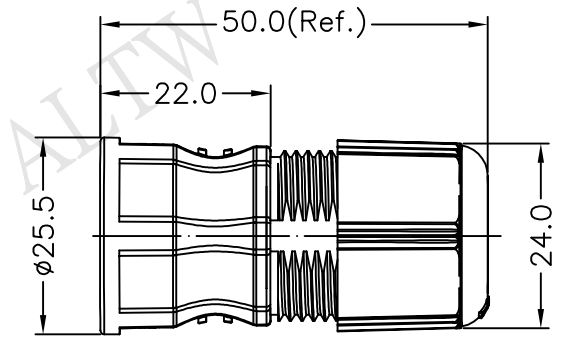

- Note:
- \* @C Important Dimension.
  - \* Waterproof Rate: IP67.
  - \* Cable OD:  $\phi 5.5 \sim \phi 7.0$ mm.
  - \* Gasket: Silicone, Gray.
  - \* Seals: Silicone, Gray.
  - \* Body & Sealing Nut: ZDC-3, Silver.
  - \* ①②③④ 組裝後放入一個氣泡袋
  - \* ④ 零件只需鎖 2~3 牙
- (Assembly Put In One Bubble Bag)

UNIT:mm TOLERANCE $\pm 0.5$ mm	TITLE 13/16"–28UN Ass'y Metal (After Plug In)OD 5.5~7.0mm	<b>Amphenol LTW</b> 安費諾亮泰企業股份有限公司		ITEM NO CSG-CSP004	DRAWN BY Tom	DATE 2014/06/28
	SCALE Free			SHEET 1 OF 1	DWG NO CSG-CSP004	CHECKED BY Ludi
REV. A	SIZE A4	④ :Inspection Item		CUSTOMER ALTW	APPROVED BY Victor	DATE 2014/06/28