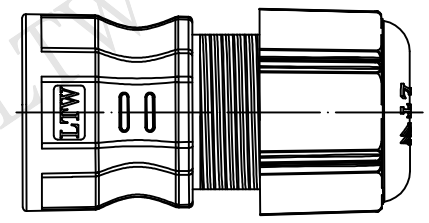

- Note:
- \* @C Important Dimension.
  - \* Waterproof Rate: IP67.
  - \* Cable OD:  $\phi 5.5 \sim \phi 7.0$ mm.
  - \* Gasket: Silicone, Gray.
  - \* Seals: Silicone, Gray.
  - \* Body & Sealing Nut: ZDC-3, Silver.
  - \* ①②③④ 組裝後放入一個氣泡袋
  - \* ④ 零件只需鎖 2~3 牙
- (Assembly Put In One Bubble Bag)

UNIT:mm TOLERANCE $\pm 0.5$ mm	TITLE 13/16"–28UN Ass'y Metal (After Plug In)OD 5.5~7.0mm	<b>Amphenol LTW</b> 安費諾亮泰企業股份有限公司		ITEM NO CSG-CSP004	DRAWN BY Tom	DATE 2014/06/28
	SCALE Free			SHEET 1 OF 1	DWG NO CSG-CSP004	CHECKED BY Ludi
REV. A	SIZE A4	④ :Inspection Item		CUSTOMER ALTW	APPROVED BY Victor	DATE 2014/06/28