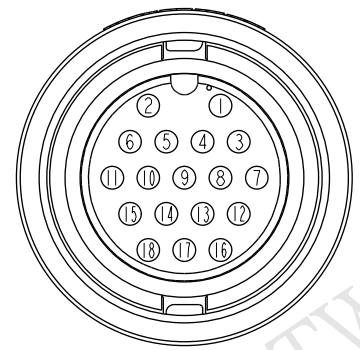

Pin Assignments
Front View

CU-18AFFM-LL7AXX

- XX : 01~99Meters
- 01 : 01Meter
- 02 : 02Meters
- :
- :
- 99 : 99Meters

Cable Length(L): 01~99Meters

Note:

- * \varnothing Important Dimension To Check
- * Waterproof Rate: IP67
- * Housing: Nylon+GF, Black
- * Female Pin: Copper Alloy, Gold Plated
- * Lock Nut: Nylon+GF, Black
- * O-Ring: EPDM, Black
- * Cable: UL2464 24AWG*18C+Drain+Al/My, Black, PVC Jacket, UV Resistant, OD=8.0
- * Cable Length Tolerance:
 - 01M: ±40mm
 - 02M~05M: ±60mm
 - 06M~10M: ±100mm
 - 11M~30M: ±200mm
 - 31M~99M: ±500mm

UNIT:mm		TITLE	Middle Cable Lock 18Pin F Conn F Pin	
TOLERANCE	±0.5 mm	SCALE	1:1	SIZE A4
		REV.	D	WC-REV. A.1
				\varnothing : Inspection item

Amphenol LTW
安費諾亮泰企業股份有限公司

ITEM NO	DWG NO	CUSTOMER	DRAWN BY	CHECKED BY	APPROVED BY	DATE
	CU-18AFFM-LL7AXX	ALTW	Vicky	Sam	Rita	2014-07-30