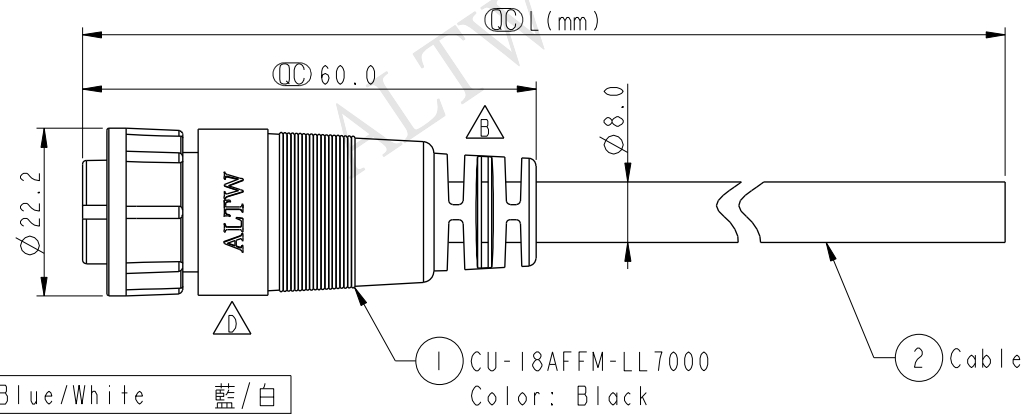

THIS DOCUMENT IS SUBJECT TO CHANGE WITHOUT NOTICE. IT IS CONFIDENTIAL AND A PROPERTY OF Amphenol LTW. DISCLOSURE TO THIRD PARTY HAS TO BE AUTHORIZED BY Amphenol LTW.

REV.	ECN NO.	DATE	SIGN	DESCRIPTION
B	LEN-9A0189~192	2009/04/20	Li Xiu Zhi	Change SR View & Update Note
C	LEN-0C0122~125	2010/11/23	Ivan	Change 前導角 View
D	LEN1480111~114	2014/07/30	Vicky	Update Logo