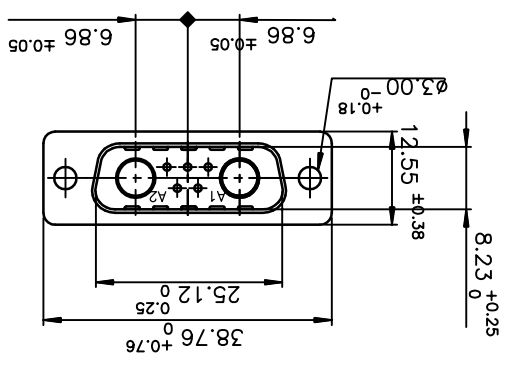

rev	ecm no	dr	date
A	LS05-0106	MPE	2005/11/24
B	LS06-0095	LGO	2006/06/15
C	F11-0062	APA	2011/05/18

Dr	PESSON	2005/11/24	0.X	±0.1	size	A3	Scale	1:1
Eng	PESSON	2005/11/24	ANGULAR	0.XX	±0.1	LINEAR	0.XX	±0.1
Chr	LEGARE	2005/11/24	0.XX	±.2	Product family	D-SUB		
Appr	LEGARE	2005/11/24	TOLERANCES UNLESS OTHERWISE SPECIFIED		ISO 1302			
www.fciconnect.com					tolerance std			
					ISO 406 ISO 110			
					projection			
					mm			

Rev.	C	dwg no	C01-8639-2246	CUSTOMER	sheet 1 of 1
------	---	--------	---------------	----------	--------------

LAYOUT DIMENSIONS (after plating)
 CONNECTOR SIDE VIEW

SEE DRAWING C01-8639-0000
 GENERAL CHARACTERISTICS AND ROHS INFORMATIONS:

PART NUMBER	DA7W2P443A00LF
PART NUMBER	DA7W2P400A00LF
PART NUMBER	DA7W2P443A00LF

X-ON Electronics

Largest Supplier of Electrical and Electronic Components

Click to view similar products for [D-Sub Mixed Contact Connectors](#) category: