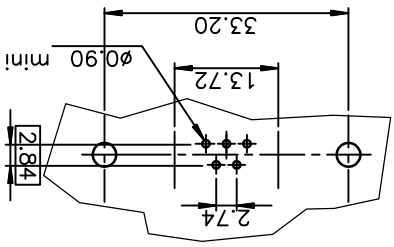

rev	ecm no	dr	date
A	LS05-0106	MPE	2005/11/24
B	LS06-0095	LGO	2006/06/15
C	F11-0062	APA	2011/05/18

Dr	PESSON	2005/11/24	0.X	±0.1	size	A3	Scale	1:1
Eng	PESSON	2005/11/24	ANGULAR	0.XX	±0.1	LINEAR	0.XX	±0.1
Chr	LEGARE	2005/11/24	0.XX	±.2	Product family	D-SUB		
Appr	LEGARE	2005/11/24	TOLERANCES UNLESS OTHERWISE SPECIFIED		ISO 1302			
www.fciconnect.com					tolerance std			
					ISO 406 ISO 110			
					projection			
					mm			

Rev.	C	dwg no	C01-8639-2246	CUSTOMER	sheet 1 of 1
------	---	--------	---------------	----------	--------------

LAYOUT DIMENSIONS (after plating)
 CONNECTOR SIDE VIEW

SEE DRAWING C01-8639-0000
 GENERAL CHARACTERISTICS AND ROHS INFORMATIONS:

PART NUMBER	DA7W2P443A00LF
PART NUMBER	DA7W2P400A00LF
PART NUMBER	DA7W2P443A00LF

X-ON Electronics

Largest Supplier of Electrical and Electronic Components

Click to view similar products for [D-Sub Mixed Contact Connectors](#) category: