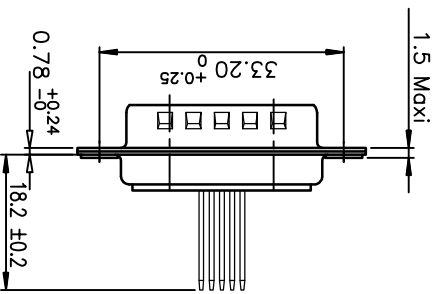

rev	ecm no	dr	date
A	LS05-0106	MPE	2005/11/24
B	LS06-0095	LGO	2006/06/15
C	F11-0062	APA	2011/05/18

Dr	PESSON	2005/11/24	0.X	±0.1	size	A3	Scale	1:1
Eng	PESSON	2005/11/24	ANGULAR	0.XX	±0.1	LINEAR	0.XX	±0.1
Chr	LEGARE	2005/11/24	0.XX	±.2	Product family	D-SUB		
Appr	LEGARE	2005/11/24	TOLERANCES UNLESS OTHERWISE SPECIFIED		ISO 1302			
www.fciconnect.com					tolerance std			
					ISO 406 ISO 110			
					projection			
					mm			

Rev.	C	dwg no	C01-8639-2246	CUSTOMER	sheet 1 of 1
------	---	--------	---------------	----------	--------------

LAYOUT DIMENSIONS (after plating)
 CONNECTOR SIDE VIEW

SEE DRAWING C01-8639-0000
 GENERAL CHARACTERISTICS AND ROHS INFORMATIONS:

PART NUMBER	DA7W2P443A00LF
PART NUMBER	DA7W2P400A00LF
PART NUMBER	DA7W2P443A00LF

X-ON Electronics

Largest Supplier of Electrical and Electronic Components

Click to view similar products for [D-Sub Mixed Contact Connectors](#) category: