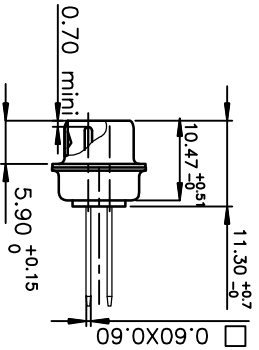

rev	ecm no	dr	date
A	LS05-0106	MPE	2005/11/24
B	LS06-0095	LGO	2006/06/15
C	F11-0062	APA	2011/05/18

Dr	PESSON	2005/11/24	0.X	±0.1	size	A3	Scale	1:1
Eng	PESSON	2005/11/24	ANGULAR	0.XX	±0.1	LINEAR	0.XX	±0.1
Chr	LEGARE	2005/11/24	0.XX	±.2	Product family	D-SUB		
Appr	LEGARE	2005/11/24	TOLERANCES UNLESS OTHERWISE SPECIFIED		ISO 1302			
www.fciconnect.com					tolerance std			
					ISO 406 ISO 110			
					projection			
					mm			

Rev.	C	dwg no	C01-8639-2246	CUSTOMER	sheet 1 of 1
------	---	--------	---------------	----------	--------------

LAYOUT DIMENSIONS (after plating)
 CONNECTOR SIDE VIEW

SEE DRAWING C01-8639-0000
 GENERAL CHARACTERISTICS AND ROHS INFORMATIONS:

PART NUMBER	DA7W2P443A00LF
PART NUMBER	DA7W2P400A00LF
PART NUMBER	DA7W2P443A00LF

X-ON Electronics

Largest Supplier of Electrical and Electronic Components

Click to view similar products for [D-Sub Mixed Contact Connectors](#) category: