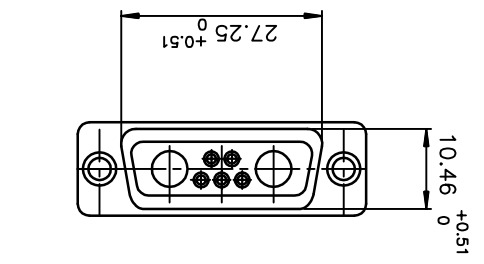

rev	ecm no	dr	date
A	LS05-0106	MPE	2005/11/24
B	LS06-0095	LGO	2006/06/15
C	F11-0062	APA	2011/05/18

Dr	PESSON	2005/11/24	0.X	±0.1	size	A3	Scale	1:1
Eng	PESSON	2005/11/24	ANGULAR	0.XX	±0.1	LINEAR	0.XX	±0.1
Chr	LEGARE	2005/11/24	0.XX	±.2	Product family	D-SUB		
Appr	LEGARE	2005/11/24	TOLERANCES UNLESS OTHERWISE SPECIFIED		ISO 1302			
www.fciconnect.com					tolerance std			
					ISO 406 ISO 110			
					projection			
					mm			

Rev.	C	dwg no	C01-8639-2246	CUSTOMER	sheet 1 of 1
------	---	--------	---------------	----------	--------------

LAYOUT DIMENSIONS (after plating)
 CONNECTOR SIDE VIEW

SEE DRAWING C01-8639-0000
 GENERAL CHARACTERISTICS AND ROHS INFORMATIONS:

PART NUMBER	DA7W2P443A00LF
PART NUMBER	DA7W2P400A00LF
PART NUMBER	DA7W2P443A00LF

X-ON Electronics

Largest Supplier of Electrical and Electronic Components

Click to view similar products for [D-Sub Mixed Contact Connectors](#) category: