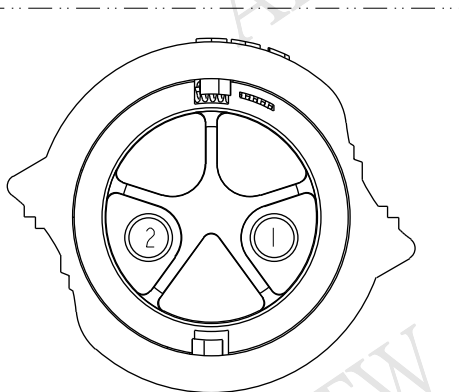

REV.	ECN NO.	DATE	SIGN	DESCRIPTION
A	Initial Release	2016-02-16	Wes	Change Rev.01 To Rev.A

ALTW
CONFIDENTIAL
2016-02-16
R&D DEPT.

DC-02AFFM-QL8W00
Color: Black

DC-02AFFM-QL8DXX

XX : 01~99Meters
01 : 01Meter
02 : 02Meters
:
99 : 99Meters

Cable Length(L): 01~99Meters

Note:

- * \varnothing Important Dimension To Check.
- * Working Voltage Rating: AC 300V
- * Working Current Rating: Max. 20A
- * Waterproof Rate: IP68(Mated)
In 1 meters water within 24hours.
- * Housing: Nylon+GF, Black (UV Resistance)
- * Female Pin: Copper Alloy, Gold & Ni Plated
- * Cable: SJTW 12AWG*2C, PVC Jacket,
OD=10.7, Black.
- * Cable Length Tolerance: 01M: ±40mm
02M~05M: ±60mm
06M~10M: ±100mm
11M~30M: ±200mm
31M~99M: ±500mm

Pin Assignments
Front View

2	White	白
1	Black	黑
Conn.	Wire Color	
Pin Out		

UNIT:mm
TOLERANCE ±0.5

TITLE X-Lok D Size Cable Molding 2Pin F Connector F Pin(20A)			
SCALE 1:1	SIZE A4	SHEET 1 OF 1	
REV. A	WC-REV. A.4	\varnothing : Inspection item	