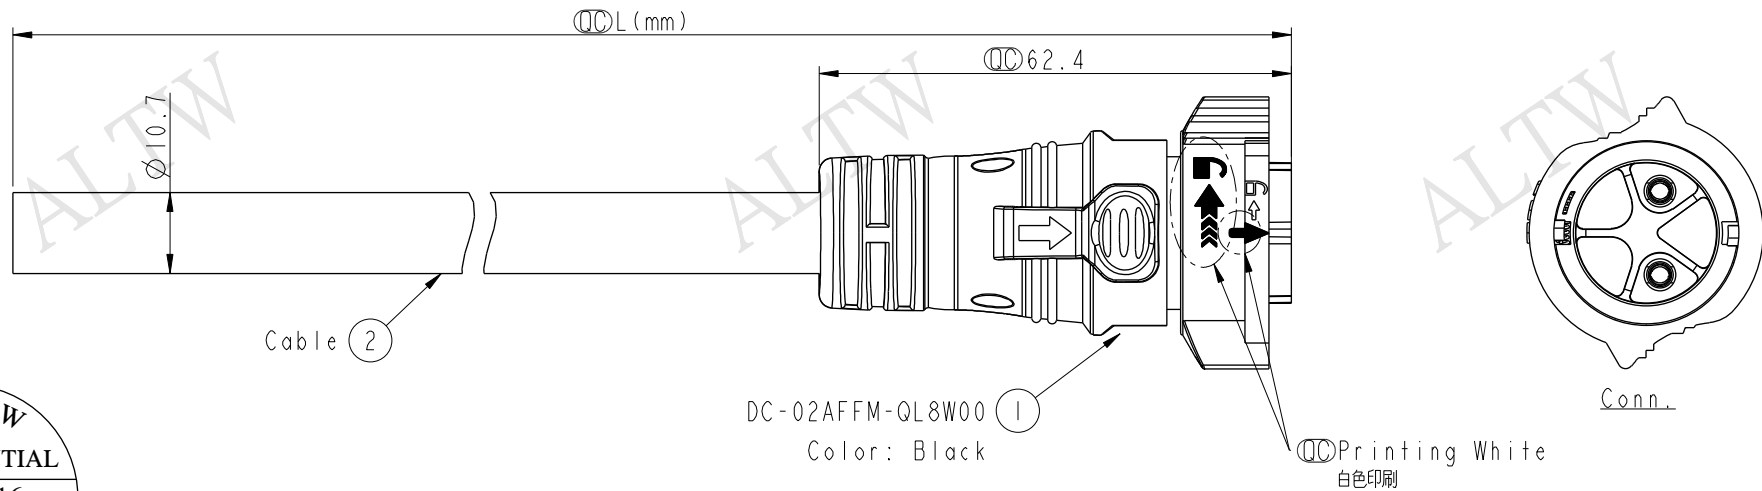

REV.	ECN NO.	DATE	SIGN	DESCRIPTION
A	Initial Release	2016-02-16	Wes	Change Rev.01 To Rev.A

ALTW
CONFIDENTIAL
2016-02-16
R&D DEPT.

DC-02AFFM-QL8W00
Color: Black

DC-02AFFM-QL8DXX

XX : 01~99Meters
01 : 01Meter
02 : 02Meters
:
99 : 99Meters

Cable Length(L): 01~99Meters

Note:

- * \varnothing Important Dimension To Check.
- * Working Voltage Rating: AC 300V
- * Working Current Rating: Max. 20A
- * Waterproof Rate: IP68(Mated)
In 1 meters water within 24hours.
- * Housing: Nylon+GF, Black (UV Resistance)
- * Female Pin: Copper Alloy, Gold & Ni Plated
- * Cable: SJTW 12AWG*2C, PVC Jacket,
OD=10.7, Black.
- * Cable Length Tolerance: 01M: ±40mm
02M~05M: ±60mm
06M~10M: ±100mm
11M~30M: ±200mm
31M~99M: ±500mm

Pin Assignments
Front View

2	White	白
1	Black	黑
Conn.	Wire Color	
Pin Out		

UNIT:mm
TOLERANCE ±0.5

TITLE X-Lok D Size Cable Molding 2Pin F Connector F Pin(20A)			
SCALE 1:1	SIZE A4	SHEET 1 OF 1	
REV. A	WC-REV. A.4	\varnothing : Inspection item	