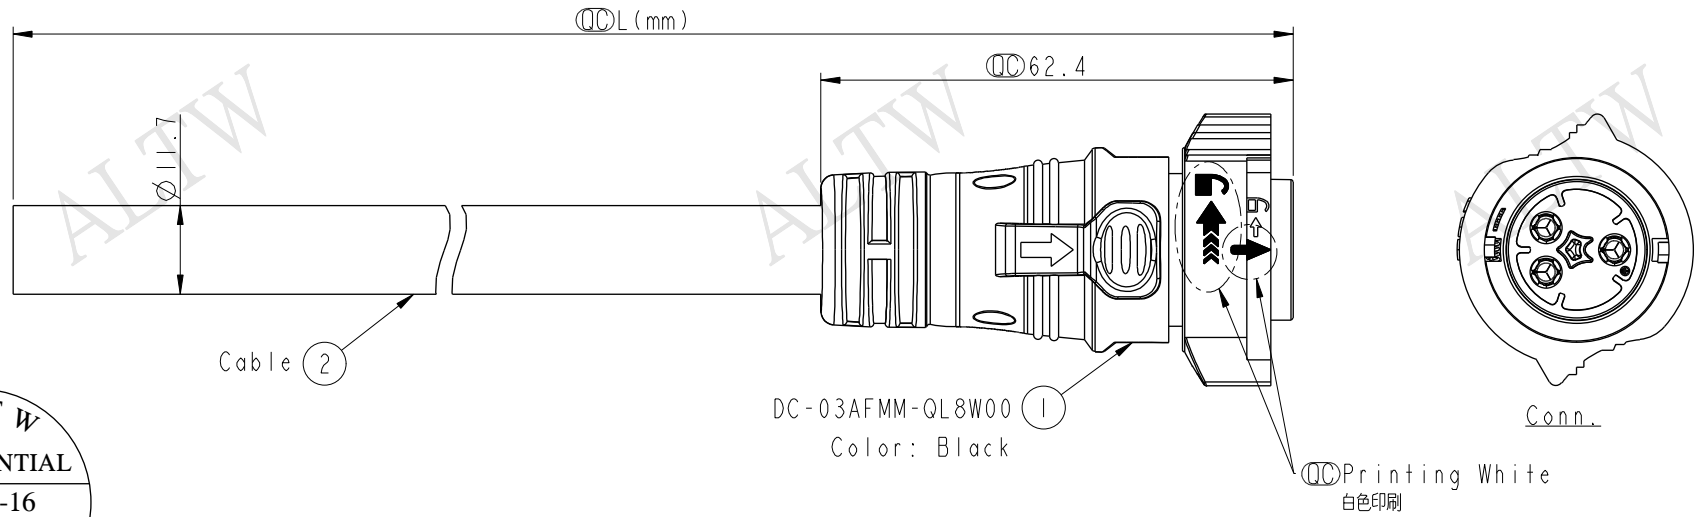

REV.	ECN NO.	DATE	SIGN	DESCRIPTION
A	Initial Release	2016-02-16	Wes	Change Rev.01 To Rev.A

DC-03AFMM-QL8W00  
Color: Black

Pin Assignments  
Front View

3	Green	綠
2	White	白
1	Black	黑
Conn.	Wire Color	
Pin Out		

DC-03AFMM-QL8DXX  
 XX : 01~99Meters  
 01 : 01Meter  
 02 : 02Meters  
 ...  
 99 : 99Meters  
 Cable Length(L): 01~99Meters

- Note:
- \*  $\phi$  Important Dimension To Check.
  - \* Working Voltage Rating: AC 300V
  - \* Working Current Rating: Max.20A
  - \* Waterproof Rate: IP68(Mated)  
In 1 meters water within 24hours.
  - \* Housing: Nylon+GF, Black(UV Resistance)
  - \* Male Pin: Copper Alloy, Gold & Ni Plated
  - \* Cable: SJTW 12AWG\*2C, PVC Jacket,  
OD=11.7, Black.
  - \* Cable Length Tolerance: 01M:±40mm  
02M~05M:±60mm  
06M~10M:±100mm  
11M~30M:±200mm  
31M~99M:±500mm

UNIT:mm	
TOLERANCE	±0.5

TITLE X-Lok D Size Cable Molding 3Pin F Connector M Pin(20A)			
SCALE 1:1	SIZE A4	SHEET 1 OF 1	
REV. A	WC-REV. A.5	$\phi$ Inspection item	

**Amphenol LTW**  
安費諾亮泰企業股份有限公司

ITEM NO	DRAWN BY Wes	DATE 2016-02-16
DWG NO DC-03AFMM-QL8EXX	CHECKED BY Spring	DATE 2016-02-16
CUSTOMER ALTW	APPROVED BY Kevin	DATE 2016-02-16