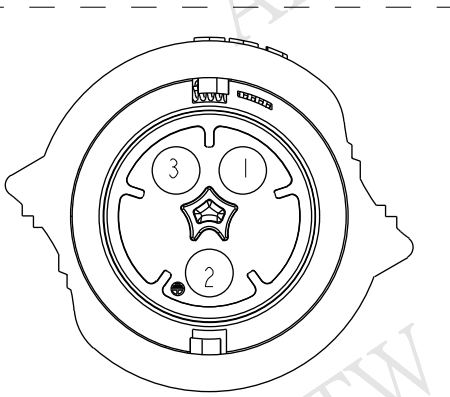

REV.	ECN NO.	DATE	SIGN	DESCRIPTION
A	Initial Release	2016-02-16	Wes	Change Rev.01 To Rev.A

DC-03AFMM-QL8W00  
Color: Black

Pin Assignments  
Front View

3	Green	綠
2	White	白
1	Black	黑
Conn.	Wire Color	
Pin Out		

DC-03AFMM-QL8DXX  
 XX : 01~99Meters  
 01 : 01Meter  
 02 : 02Meters  
 ...  
 99 : 99Meters  
 Cable Length(L): 01~99Meters

- Note:
- \*  $\phi$  Important Dimension To Check.
  - \* Working Voltage Rating: AC 300V
  - \* Working Current Rating: Max.20A
  - \* Waterproof Rate: IP68(Mated)  
In 1 meters water within 24hours.
  - \* Housing: Nylon+GF, Black(UV Resistance)
  - \* Male Pin: Copper Alloy, Gold & Ni Plated
  - \* Cable: SJTW 12AWG\*2C, PVC Jacket,  
OD=11.7, Black.
  - \* Cable Length Tolerance: 01M:±40mm  
02M~05M:±60mm  
06M~10M:±100mm  
11M~30M:±200mm  
31M~99M:±500mm

UNIT:mm	
TOLERANCE	±0.5

TITLE X-Lok D Size Cable Molding 3Pin F Connector M Pin(20A)			
SCALE 1:1	SIZE A4	SHEET 1 OF 1	
REV. A	WC-REV. A.5	$\phi$ Inspection item	

**Amphenol LTW**  
安費諾亮泰企業股份有限公司

ITEM NO	DRAWN BY Wes	DATE 2016-02-16
DWG NO DC-03AFMM-QL8EXX	CHECKED BY Spring	DATE 2016-02-16
CUSTOMER ALTW	APPROVED BY Kevin	DATE 2016-02-16