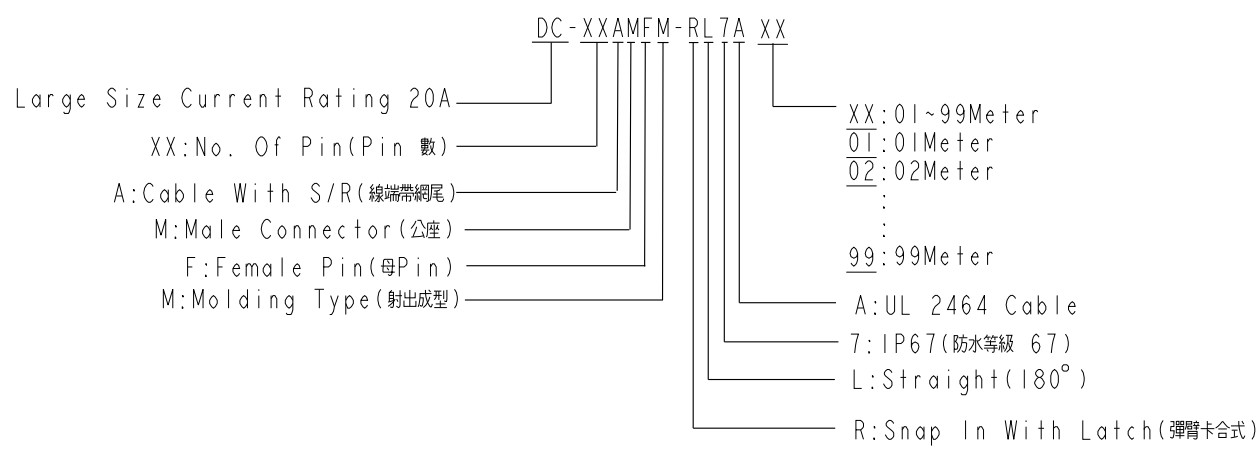

REV.	ECN NO.	DATE	SIGN	DESCRIPTION
B	LEN1590198~200	2015/08/27	Mafei	Adding Key Point.

ALTW
CONFIDENTIAL
 2015-08-27
R&D DEPT.

Note:

- * \varnothing Important Dimension To Check.
- * Waterproof Rate: IP67(Mated)
- * Housing: M-PPE, Black.
- * Female Pin: Copper Alloy, Gold Plated.
- * Gasket: Silicone, Gray
- * Cable: UL2464 12#, PVC Jacket, UV Resistant, Black
- * Cable Length Tolerance: 01M:±40mm
02M~05M:±60mm
06M~10M:±100mm
11M~30M:±200mm
31M~99M:±500mm

* Prohibiting the use of place in oils

DC-02AMFM-RL7AXX	∅9.5
DC-03AMFM-RL7AXX	∅10
DC-04AMFM-RL7AXX	∅11
Part No.	Cable OD

UNIT:mm		TITLE LARGE CABLE M CONN F PIN		
TOLERANCE ±0.5		SCALE 3:4	SIZE A4	SHEET 1 OF 2
REV. B	WC-REV. .0	\varnothing : Inspection item		

Pin Out	4 -- 3 White 白 2 -- 1 Black 黑	4 Green 綠 3 White 白 2 -- 1 Black 黑	4 Green 綠 3 White 白 2 Red 紅 1 Black 黑
Pin Assignments Front View	2Pin	3Pin	4Pin

UNIT:mm		TITLE LARGE CABLE M CONN F PIN		Amphenol LTW 安費諾亮泰企業股份有限公司		ITEM NO	DRAWN BY Mafei	DATE 2015/08/27
TOLERANCE ±0.5		SCALE 3:4	SIZE A4	SHEET 2 OF 2		DWG NO DC-XXAMFM-RL7AXX	CHECKED BY Joyy	DATE 2015/08/27
		REV. B	WC-REV. .0	QC: Inspection item		CUSTOMER ALTW	APPROVED BY Jerry	DATE 2015/08/27