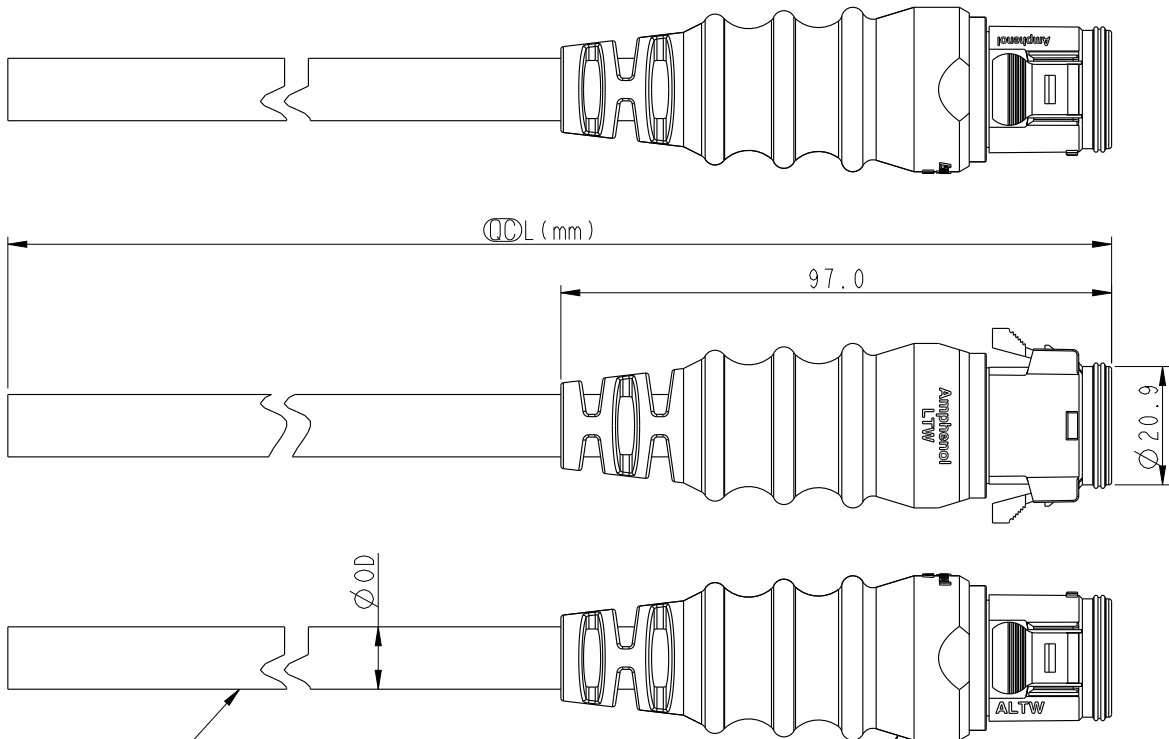

REV.	ECN NO.	DATE	SIGN	DESCRIPTION
B	LEN1590198~200	2015/08/27	Mafei	Adding Key Point.

ALTW
CONFIDENTIAL
 2015-08-27
R&D DEPT.

Note:

- * \varnothing Important Dimension To Check.
- * Waterproof Rate: IP67(Mated)
- * Housing: M-PPE, Black.
- * Female Pin: Copper Alloy, Gold Plated.
- * Gasket: Silicone, Gray
- * Cable: UL2464 12#, PVC Jacket, UV Resistant, Black
- * Cable Length Tolerance: 01M:±40mm
02M~05M:±60mm
06M~10M:±100mm
11M~30M:±200mm
31M~99M:±500mm

* Prohibiting the use of place in oils

DC-02AMFM-RL7AXX	∅9.5
DC-03AMFM-RL7AXX	∅10
DC-04AMFM-RL7AXX	∅11
Part No.	Cable OD

UNIT:mm		TITLE LARGE CABLE M CONN F PIN		
TOLERANCE ±0.5		SCALE 3:4	SIZE A4	SHEET 1 OF 2
REV. B	WC-REV. .0	\varnothing : Inspection item		

Pin Out	4 -- 3 White 白 2 -- 1 Black 黑	4 Green 綠 3 White 白 2 -- 1 Black 黑	4 Green 綠 3 White 白 2 Red 紅 1 Black 黑
Pin Assignments Front View	2Pin	3Pin	4Pin

UNIT:mm		TITLE LARGE CABLE M CONN F PIN		Amphenol LTW 安費諾亮泰企業股份有限公司		ITEM NO	DRAWN BY Mafei	DATE 2015/08/27
TOLERANCE ±0.5		SCALE 3:4	SIZE A4	SHEET 2 OF 2		DWG NO DC-XXAMFM-RL7AXX	CHECKED BY Joyy	DATE 2015/08/27
		REV. B	WC-REV. .0	QC: Inspection item		CUSTOMER ALTW	APPROVED BY Jerry	DATE 2015/08/27