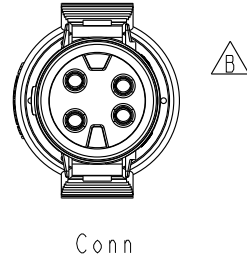

REV.	ECN NO.	DATE	SIGN	DESCRIPTION
B	LEN1590198~200	2015/08/27	Mafei	Adding Key Point.

ALTW
CONFIDENTIAL
 2015-08-27
R&D DEPT.

Note:

- * \varnothing Important Dimension To Check.
- * Waterproof Rate: IP67(Mated)
- * Housing: M-PPE, Black.
- * Female Pin: Copper Alloy, Gold Plated.
- * Gasket: Silicone, Gray
- * Cable: UL2464 12#, PVC Jacket, UV Resistant, Black
- * Cable Length Tolerance: 01M:±40mm
02M~05M:±60mm
06M~10M:±100mm
11M~30M:±200mm
31M~99M:±500mm

* Prohibiting the use of place in oils

DC-02AMFM-RL7AXX	∅9.5
DC-03AMFM-RL7AXX	∅10
DC-04AMFM-RL7AXX	∅11
Part No.	Cable OD

UNIT:mm		TITLE LARGE CABLE M CONN F PIN		
TOLERANCE ±0.5		SCALE 3:4	SIZE A4	SHEET 1 OF 2
REV. B	WC-REV. .0	\varnothing : Inspection item		