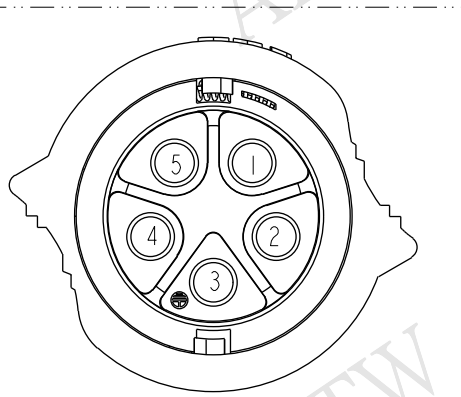

DC-05AFFM-QL8W00
Color: Black

Pin Assignments
Front View

| | | |
|-------|------------|---|
| 5 | Brown | 棕 |
| 4 | Red | 紅 |
| 3 | Green | 綠 |
| 2 | White | 白 |
| 1 | Black | 黑 |
| Conn. | Wire Color | |
| | Pin Out | |

DC-05AFFM-QL8EXX
 XX : 01~99Meters
 01 : 01Meter
 02 : 02Meters
 ...
 99 : 99Meters
 Cable Length(L): 01~99Meters

- Note:
- * Ⓞ Important Dimension To Check.
 - * Working Voltage Rating: AC 300V
 - * Working Current Rating: Max. 20A
 - * Waterproof Rate: IP68(Mated)
In 1 meters water within 24hours.
 - * Housing: Nylon+GF, Black(UV Resistance)
 - * Female Pin: Copper Alloy, Gold & Ni Plated
 - * Cable: SJTW 12AWG*5C, PVC Jacket,
OD=13.6, Black.
 - * Cable Length Tolerance: 01M:±40mm
02M~05M:±60mm
06M~10M:±100mm
11M~30M:±200mm
31M~99M:±500mm

UNIT:mm
TOLERANCE ±0.5

| | | | |
|--------------------------------------------------------------------|----------------|--------------------|--|
| TITLE X-Lok D Size Cable Molding 5Pin F Connector F Pin(20A) | | | |
| SCALE 1:1 | SIZE A4 | SHEET 1 OF 1 | |
| REV. A | WC-REV. A.6 | Ⓞ: Inspection item | |