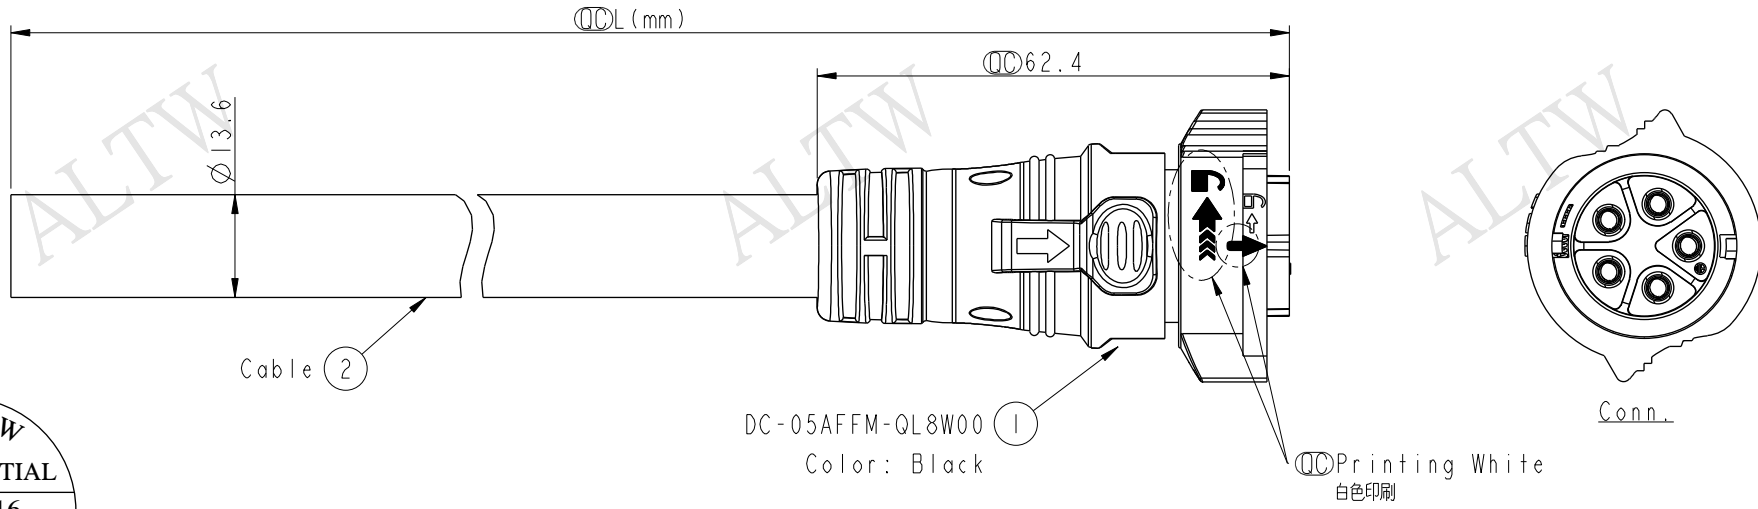

REV.	ECN NO.	DATE	SIGN	DESCRIPTION
A	Initial Release	2016-02-16	Wes	Change Rev.01 To Rev.A

ALTW
CONFIDENTIAL
2016-02-16
R&D DEPT.

DC-05AFFM-QL8W00
Color: Black