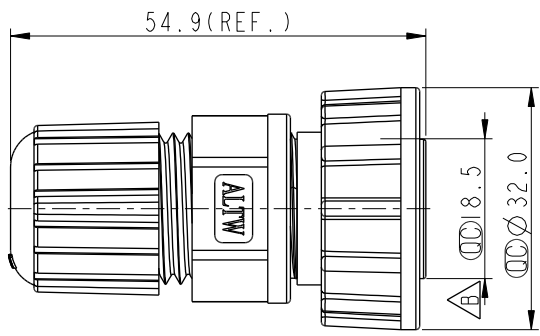

Pin Assignments
Front View

- $\triangle D$ Note:
- * CC Important Dimension
 - * Waterproof Rate: IP67
 - * Housing: Thermoplastic, Black
 - * Female Pin: Copper Alloy, Gold Plated
 - * O-Ring: Rubber, Black
 - * Screw Nut: Thermoplastic, Black
 - * Gasket: Rubber, Black
 - * Clamp Ring: Thermoplastic, Black
 - * Seals: Rubber, Black
 - * Sealing Nut: Thermoplastic, Black
 - * Seal For Cable OD: $\varnothing 5.5\text{mm}-10.8\text{mm}$
 - * One Set Unassembled In One PE Bag

UNIT:mm  
TOLERANCE $\pm 0.5 \text{ mm}$

TITLE O CERES, D-20A, 05P, CABLE W/O SR F, F, FI SOLDER, SCREW $\triangle B$ $\triangle D$			
SCALE 1:1	SIZE A4	SHEET 1 OF 1	
REV. D	WC-REV. A.3	CC : Inspection item	