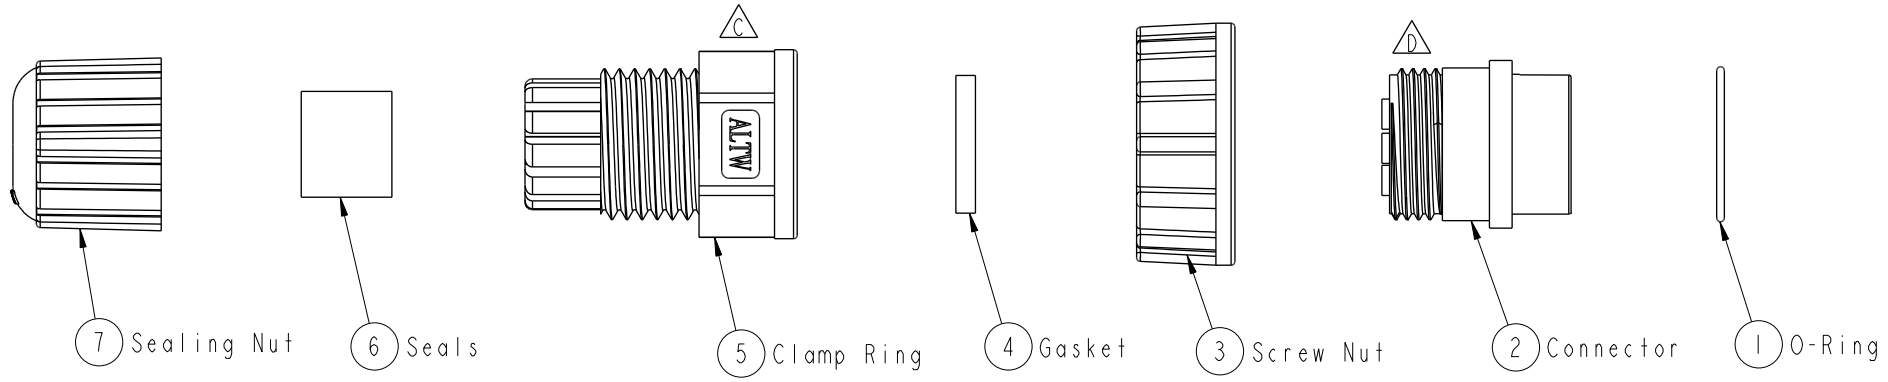

Pin Assignments
Front View

- $\triangle D$ Note:
- * CC Important Dimension
 - * Waterproof Rate: IP67
 - * Housing: Thermoplastic, Black
 - * Female Pin: Copper Alloy, Gold Plated
 - * O-Ring: Rubber, Black
 - * Screw Nut: Thermoplastic, Black
 - * Gasket: Rubber, Black
 - * Clamp Ring: Thermoplastic, Black
 - * Seals: Rubber, Black
 - * Sealing Nut: Thermoplastic, Black
 - * Seal For Cable OD: $\varnothing 5.5\text{mm}-10.8\text{mm}$
 - * One Set Unassembled In One PE Bag

UNIT:mm  
TOLERANCE $\pm 0.5 \text{ mm}$

TITLE O CERES, D-20A, 05P, CABLE W/O SR F, F, FI SOLDER, SCREW $\triangle B$ $\triangle D$			
SCALE 1:1	SIZE A4	SHEET 1 OF 1	
REV. D	WC-REV. A.3	CC : Inspection item	