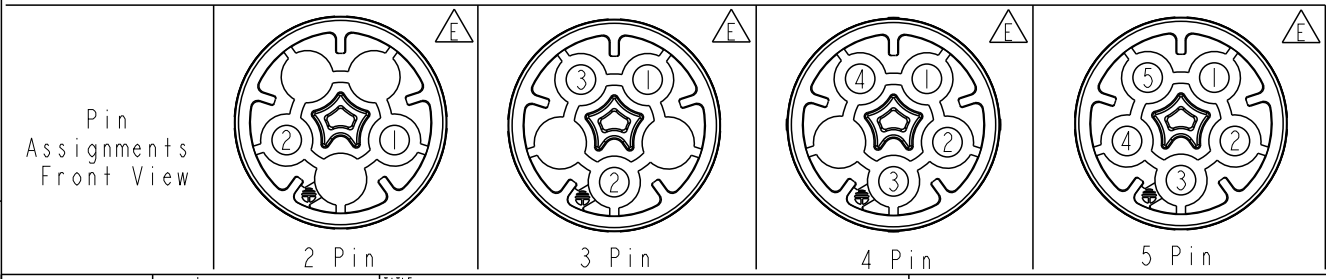

- 02-2 Pin
- 03-3 Pin
- 04-4 Pin
- 05-5 Pin

S: With Red Color Seal 1, Cable OD 8.0~10.0mm.
M: With Yellow Color Seal 2, Cable OD 10.0~12.0mm.
L: With Blue Color Seal 3, Cable OD 12.0~14.0mm.
A: With Seal 1 & Seal 2 & Seal 3.

Note:

- * RoHS Compliant
- * ⌀ Important Dimension
- * Waterproof Rate: IPX8, Mated 1m/24h
- * Connector
- Housing: Thermoplastic, Black
- Pin: Copper Alloy, Gold Plated
- Clamp Ring: Thermoplastic, Black
- Sealing Nut: Thermoplastic, Black
- Seals: Rubber