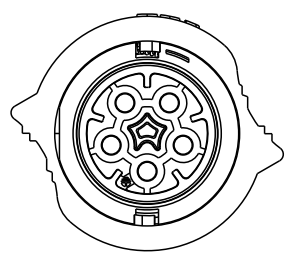

- 02-2 Pin
- 03-3 Pin
- 04-4 Pin
- 05-5 Pin

S: With Red Color Seal 1, Cable OD 8.0~10.0mm.
M: With Yellow Color Seal 2, Cable OD 10.0~12.0mm.
L: With Blue Color Seal 3, Cable OD 12.0~14.0mm.
A: With Seal 1 & Seal 2 & Seal 3.

Note:

- * RoHS Compliant
- * ⌀ Important Dimension
- * Waterproof Rate: IPX8, Mated 1m/24h
- * Connector
- Housing: Thermoplastic, Black
- Pin: Copper Alloy, Gold Plated
- Clamp Ring: Thermoplastic, Black
- Sealing Nut: Thermoplastic, Black
- Seals: Rubber

UNIT:mm		TITLE XLOK, D-20A, 02P, CABLE W/O SR F, M, FI SCREW IN, XLOK
TOLERANCE ±0.5 mm	SCALE 8:5	SIZE A4
	REV. E	SHEET 1 OF 2
	WC-REV. A.3	QC: Inspection item

Amphenol LTW
安費諾亮泰企業股份有限公司

ITEM NO	DRAWN BY Siou	DATE 2019-08-02
DWG NO DC-XXBFMB-QL8XPP	CHECKED BY Eagle	DATE 2019-08-02
CUSTOMER ALTW	APPROVED BY Neo	DATE 2019-08-02

UNIT:mm	
TOLERANCE ±0.5 mm	

TITLE XLOK, D-20A, 02P, CABLE W/O SR F, M, FI SCREW IN, XLOK			
SCALE 8:5	SIZE A4	SHEET 2 OF 2	
REV. E	WC-REV. A.3	QC: Inspection item	

Amphenol LTW
 安費諾亮泰企業股份有限公司

ITEM NO	DRAWN BY Siou	DATE 2019-08-02
DWG NO DC-XXBFMB-QL8XPP	CHECKED BY Eagle	DATE 2019-08-02
CUSTOMER ALTW	APPROVED BY Neo	DATE 2019-08-02