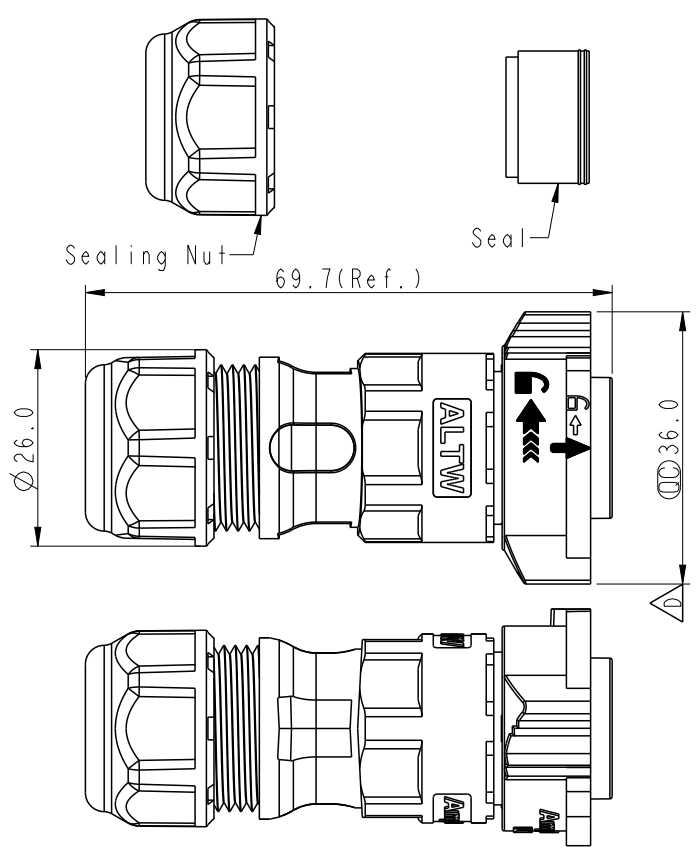

- 02-2 Pin
- 03-3 Pin
- 04-4 Pin
- 05-5 Pin

S: With Red Color Seal 1, Cable OD 8.0~10.0mm.
M: With Yellow Color Seal 2, Cable OD 10.0~12.0mm.
L: With Blue Color Seal 3, Cable OD 12.0~14.0mm.
A: With Seal 1 & Seal 2 & Seal 3.

Note:

- * RoHS Compliant
- * ⌀ Important Dimension
- * Waterproof Rate: IPX8, Mated 1m/24h
- * Connector
- Housing: Thermoplastic, Black
- Pin: Copper Alloy, Gold Plated
- Clamp Ring: Thermoplastic, Black
- Sealing Nut: Thermoplastic, Black
- Seals: Rubber

UNIT:mm		TITLE XLOK, D-20A, 02P, CABLE W/O SR F, M, FI SCREW IN, XLOK
TOLERANCE ±0.5 mm	SCALE 8:5	SIZE A4
	REV. E	SHEET 1 OF 2
	WC-REV. A.3	QC: Inspection item

Amphenol LTW
安費諾亮泰企業股份有限公司

ITEM NO	DRAWN BY Siou	DATE 2019-08-02
DWG NO DC-XXBFMB-QL8XPP	CHECKED BY Eagle	DATE 2019-08-02
CUSTOMER ALTW	APPROVED BY Neo	DATE 2019-08-02

UNIT:mm	
TOLERANCE ±0.5 mm	

TITLE XLOK, D-20A, 02P, CABLE W/O SR F, M, FI SCREW IN, XLOK			
SCALE 8:5	SIZE A4	SHEET 2 OF 2	
REV. E	WC-REV. A.3	QC: Inspection item	

Amphenol LTW
 安費諾亮泰企業股份有限公司

ITEM NO	DRAWN BY Siou	DATE 2019-08-02
DWG NO DC-XXBFMB-QL8XPP	CHECKED BY Eagle	DATE 2019-08-02
CUSTOMER ALTW	APPROVED BY Neo	DATE 2019-08-02