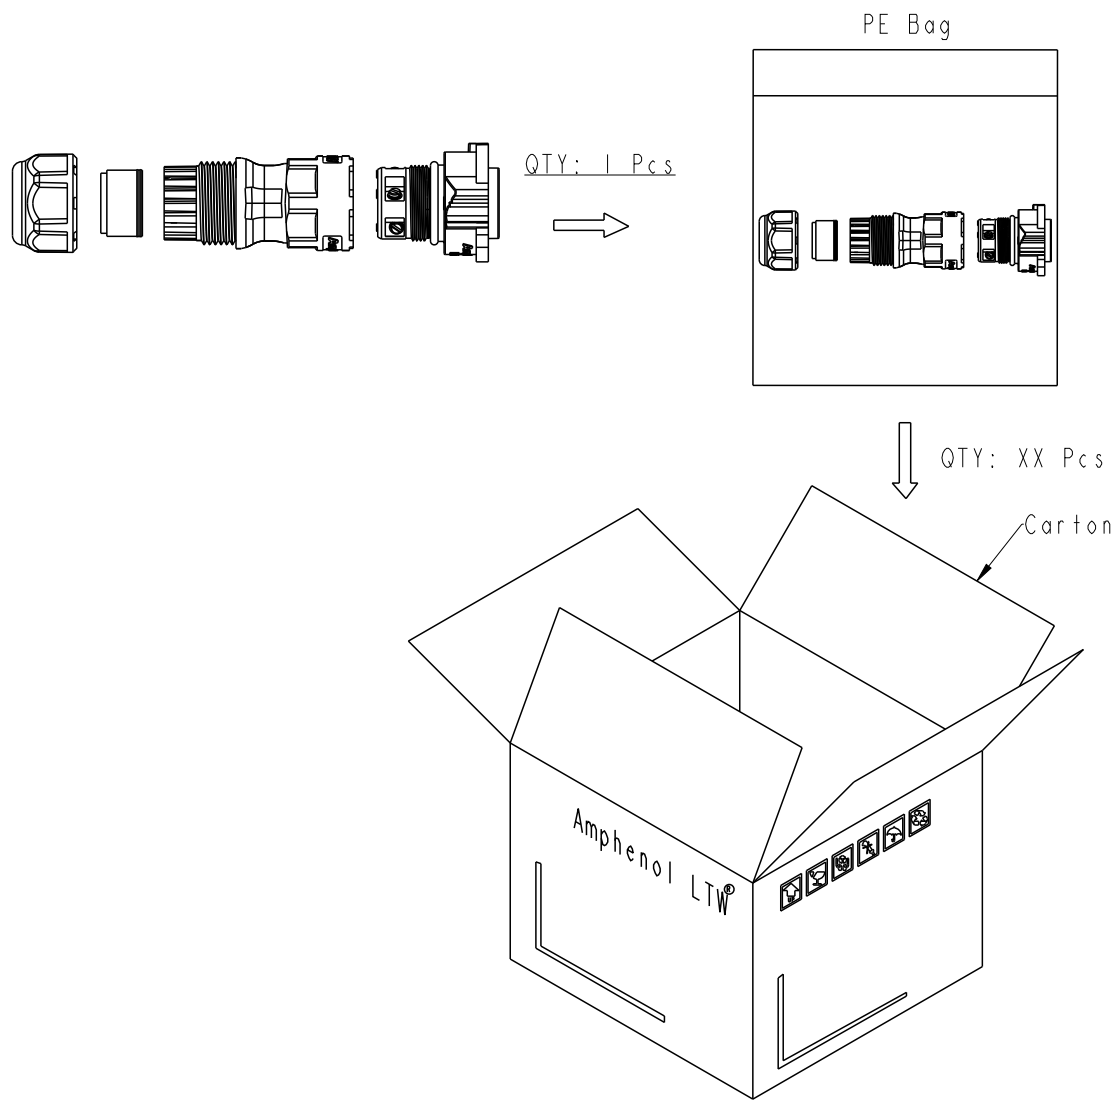

THIS DOCUMENT IS SUBJECT TO CHANGE WITHOUT NOTICE. IT IS CONFIDENTIAL AND A PROPERTY OF Amphenol LTW. DISCLOSURE TO THIRD PARTY HAS TO BE AUTHORIZED BY Amphenol LTW.

Note:
* One Set Unassembled In One PE Bag.
(每一組未組裝, 放置於一個PE袋, 並封口, 如圖示)
* Label is Attached To PE Bag Front.
(標籤貼在PE袋正面)

UNIT:mm	
TOLERANCE ±0.5 mm	

TITLE XLOK, D-20A, 02P, CABLE W/O SR F, M, FI SCREW IN, XLOK			
SCALE 8:5	SIZE A4	SHEET 2 OF 2	
REV. E	WC-REV. A.3	QC: Inspection item	

Amphenol LTW
安費諾亮泰企業股份有限公司

ITEM NO	DRAWN BY Siou	DATE 2019-08-02
DWG NO DC-XXBFMB-QL8XPP	CHECKED BY Eagle	DATE 2019-08-02
CUSTOMER ALTW	APPROVED BY Neo	DATE 2019-08-02