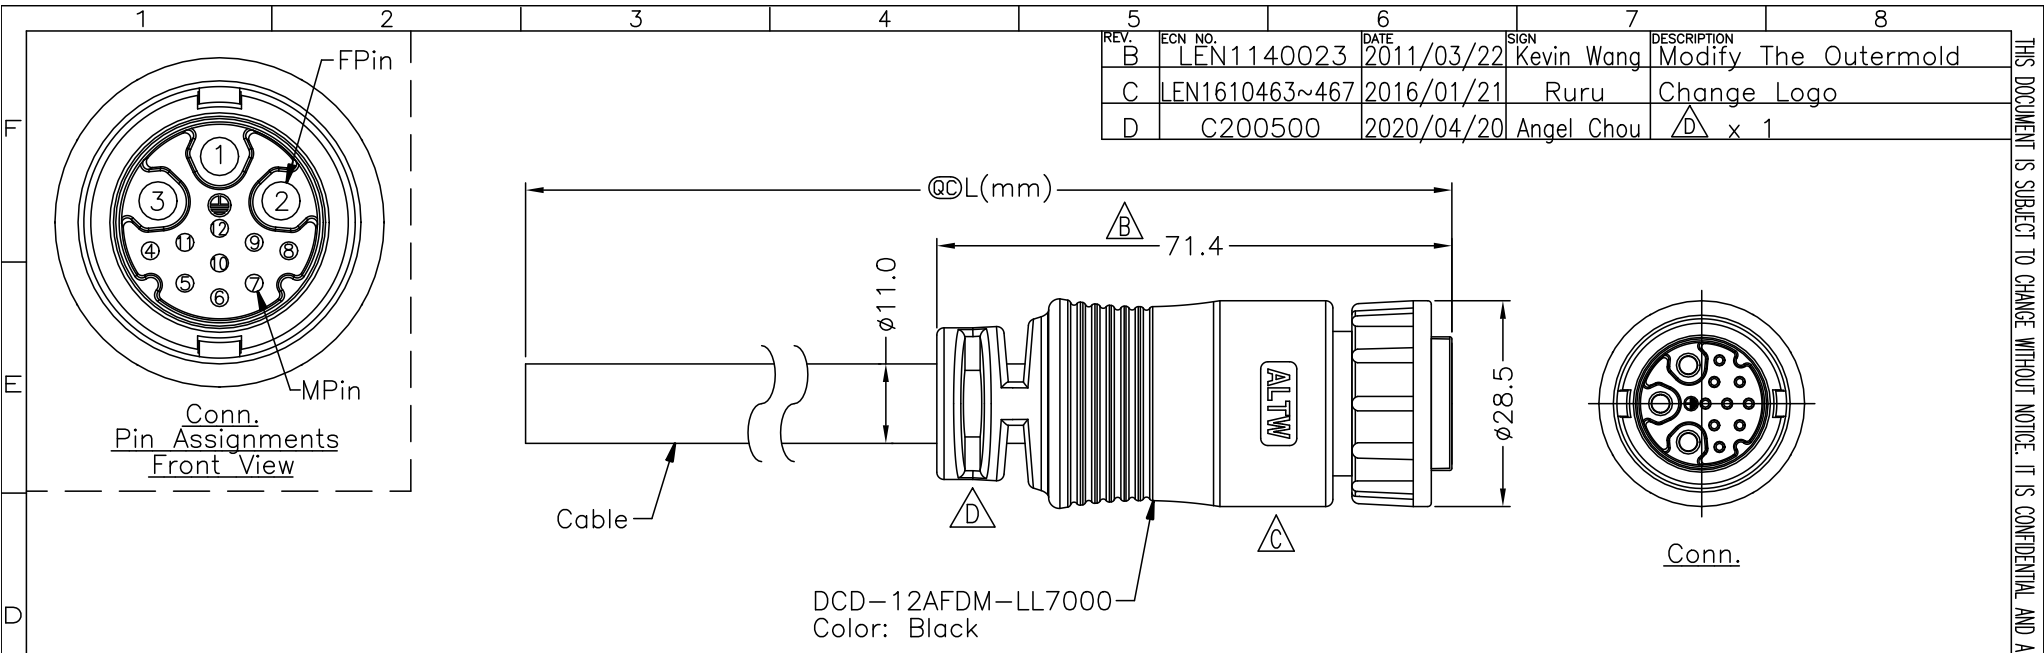

5	6	7	8
REV.	ECN NO.	DATE	SIGN
B	LEN1140023	2011/03/22	Kevin Wang
C	LEN1610463~467	2016/01/21	Ruru
D	C200500	2020/04/20	Angel Chou
DESCRIPTION			
Modify The Outermold			
Change Logo			
△ x 1			

THIS DOCUMENT IS SUBJECT TO CHANGE WITHOUT NOTICE. IT IS CONFIDENTIAL AND A PROPERTY OF Amphenol LTW. DISCLOSURE TO THIRD PARTY HAS TO BE AUTHORIZED BY Amphenol LTW.

12	Drain	地線	(24AWG)	Twist 對線
11	Brown	棕	(24AWG)	
10	Black	黑	(24AWG)	
9	Gray	灰	(24AWG)	Twist 對線
8	Blue	藍	(24AWG)	
7	Green	綠	(24AWG)	Twist 對線
6	Yellow	黃	(24AWG)	
5	White	白	(24AWG)	Twist 對線
4	Red	紅	(24AWG)	
3	Blue	藍	(16AWG)	
2	Brown	棕	(16AWG)	Twist 對線
1	Green/Yellow	綠/黃	(16AWG)	
Conn.	Wire Color			
Pin Out				

DCD-12AFDM-LL7000
Color: Black

DCD-12AFDM-LL7AXX

↑

XX:01~99Meter
01:01Meter
02:02Meters
⋮
99:99Meters

Cable Length(L):01~99Meters

1. Note:
2. @C Important Dimension.
   - Waterproof Rate: IP67
   - Connector: Nylon+GF, Black
   - Pin: Copper Alloy, Gold Plated
   - Cable: UL2464 (24AWG*4P+D+AL/MY)+16AWG*3C+F+P, PVC Jacket, UV Resistant, OD=11.0mm, Black
   - Cable Length Tolerance: 01M±40mm
     02M~05M:±60mm
     06M~10M:±100mm
     11M~30M:±200mm
     31M~99M:±500mm

UNIT:mm		TITLE	ITEM NO	DRAWN BY	DATE
TOLERANCE		Cable Connector 180° FConn 3FPin(20A)+9MPin(5A)	DWG NO	Ruru	2016/01/21
±0.5 mm		SCALE Free SHEET 1 OF 1	DCD-12AFDM-LL7AXX	CHECKED BY	DATE
		REV. D SIZE A4 @C :Inspection Item	CUSTOMER	Rita	2016/01/21
			ALTW	APPROVED BY	DATE
				Lisa	2016/01/21
1	2	3	4	5	6
					7
					8 W0814-03-表號01A2

Amphenol LTW
安費諾亮泰企業股份有限公司