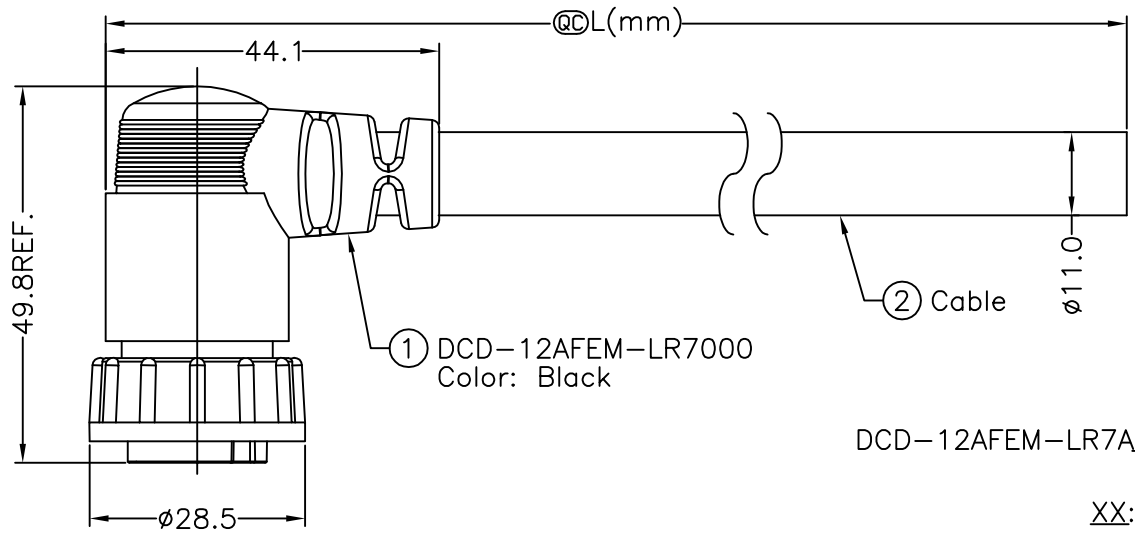

5	6	7	8
REV. A	ECN NO. LTD-000003336	DATE 2010/12/01	SIGN Ann DESCRIPTION NEW ITEM

12	Drain	地線	(24AWG)	Twist 對線
11	Brown	棕	(24AWG)	
10	Black	黑	(24AWG)	Twist 對線
9	Gray	灰	(24AWG)	
8	Blue	藍	(24AWG)	Twist 對線
7	Green	綠	(24AWG)	
6	Yellow	黃	(24AWG)	Twist 對線
5	White	白	(24AWG)	
4	Red	紅	(24AWG)	Twist 對線
3	Blue	藍	(16AWG)	
2	Brown	棕	(16AWG)	Twist 對線
1	Green/Yellow	綠/黃	(16AWG)	
Conn.	Wire Color			
Pin Out				

XX:01~99Meter
01:01Meter
02:02Meters
⋮
99:99Meters

Cable Length(L):01~99Meters

- Note:
- * @C Important Dimension To Check.
 - * Waterproof Rate: IP67
 - * Connector: Nylon+GF, Black
 - * Pin: Copper Alloy, Gold Plated
 - * Cable: UL2464 (24AWG*4P+D+AL/MY)+16AWG*3C+F+P, Black, PVC Jacket, UV Resistant, OD=11.0mm.
 - * Cable Length Tolerance: 01M±40mm
02M~05M:±60mm
06M~10M:±100mm
11M~30M:±200mm
31M~99M:±500mm

UNIT:mm		TITLE Cable Connector 90° FConn 3MPin(20A)+9FPin(5A)	Amphenol LTW	ITEM NO	DRAWN BY Enoch	DATE 2009/12/30
TOLERANCE ±0.5 mm	SCALE Free	SHEET 1 OF 1	安費諾亮泰企業股份有限公司	DWG NO DCD-12AFEM-LR7AXX	CHECKED BY Jimmy	DATE 2009/12/30
	REV. A	SIZE A4	@C :Inspection Item	CUSTOMER ALTW	APPROVED BY Win	DATE 2009/12/30