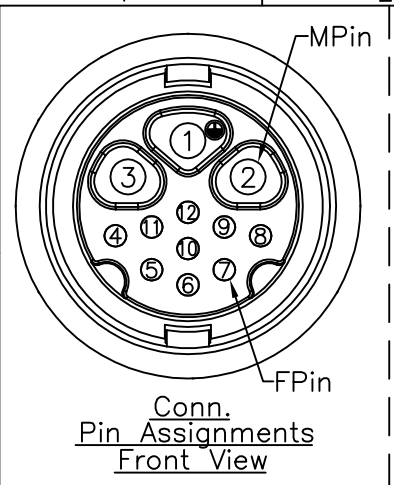

5	6	7	8
REV. A	ECN NO. LTD-000003336	DATE 2010/12/01	SIGN Ann DESCRIPTION NEW ITEM

12	Drain	地線	(24AWG)	Twist 對線
11	Brown	棕	(24AWG)	
10	Black	黑	(24AWG)	Twist 對線
9	Gray	灰	(24AWG)	
8	Blue	藍	(24AWG)	Twist 對線
7	Green	綠	(24AWG)	
6	Yellow	黃	(24AWG)	Twist 對線
5	White	白	(24AWG)	
4	Red	紅	(24AWG)	Twist 對線
3	Blue	藍	(16AWG)	
2	Brown	棕	(16AWG)	Twist 對線
1	Green/Yellow	綠/黃	(16AWG)	
Conn.	Wire Color			
Pin Out				

XX:01~99Meter
01:01Meter
02:02Meters
⋮
99:99Meters

Cable Length(L):01~99Meters

- Note:
- * @C Important Dimension To Check.
 - * Waterproof Rate: IP67
 - * Connector: Nylon+GF, Black
 - * Pin: Copper Alloy, Gold Plated
 - * Cable: UL2464 (24AWG*4P+D+AL/MY)+16AWG*3C+F+P, Black, PVC Jacket, UV Resistant, OD=11.0mm.
 - * Cable Length Tolerance: 01M±40mm
02M~05M:±60mm
06M~10M:±100mm
11M~30M:±200mm
31M~99M:±500mm

UNIT:mm		TITLE Cable Connector 90° FConn 3MPin(20A)+9FPin(5A)	Amphenol LTW	ITEM NO	DRAWN BY Enoch	DATE 2009/12/30
TOLERANCE ±0.5 mm	SCALE Free	SHEET 1 OF 1	安費諾亮泰企業股份有限公司	DWG NO DCD-12AFEM-LR7AXX	CHECKED BY Jimmy	DATE 2009/12/30
	REV. A	SIZE A4	@C :Inspection Item	CUSTOMER ALTW	APPROVED BY Win	DATE 2009/12/30