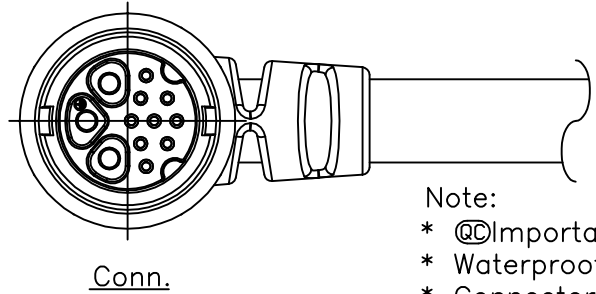

5	6	7	8
REV. A	ECN NO. LTD-000003336	DATE 2010/12/01	SIGN Ann DESCRIPTION NEW ITEM

12	Drain	地線	(24AWG)	Twist 對線
11	Brown	棕	(24AWG)	
10	Black	黑	(24AWG)	Twist 對線
9	Gray	灰	(24AWG)	
8	Blue	藍	(24AWG)	Twist 對線
7	Green	綠	(24AWG)	
6	Yellow	黃	(24AWG)	Twist 對線
5	White	白	(24AWG)	
4	Red	紅	(24AWG)	Twist 對線
3	Blue	藍	(16AWG)	
2	Brown	棕	(16AWG)	Twist 對線
1	Green/Yellow	綠/黃	(16AWG)	
Conn.	Wire Color			
Pin Out				

XX:01~99Meter
01:01Meter
02:02Meters
⋮
99:99Meters

Cable Length(L):01~99Meters

- Note:
- * @C Important Dimension To Check.
 - * Waterproof Rate: IP67
 - * Connector: Nylon+GF, Black
 - * Pin: Copper Alloy, Gold Plated
 - * Cable: UL2464 (24AWG*4P+D+AL/MY)+16AWG*3C+F+P, Black, PVC Jacket, UV Resistant, OD=11.0mm.
 - * Cable Length Tolerance: 01M±40mm
02M~05M:±60mm
06M~10M:±100mm
11M~30M:±200mm
31M~99M:±500mm

UNIT:mm		TITLE Cable Connector 90° FConn 3MPin(20A)+9FPin(5A)	Amphenol LTW	ITEM NO	DRAWN BY Enoch	DATE 2009/12/30
TOLERANCE ±0.5 mm	SCALE Free	SHEET 1 OF 1	安費諾亮泰企業股份有限公司	DWG NO DCD-12AFEM-LR7AXX	CHECKED BY Jimmy	DATE 2009/12/30
	REV. A	SIZE A4	@C :Inspection Item	CUSTOMER ALTW	APPROVED BY Win	DATE 2009/12/30