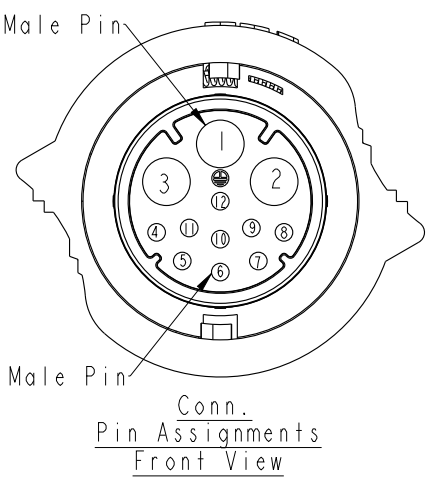

ALTW
CONFIDENTIAL
2016-04-25
R&D DEPT.

- Note:
- * \varnothing Important Dimension To Check.
 - * Waterproof Rate: IP68(Mated, 1M/24hr)
 - * Working Voltage Rating:
Power AC/DC 300V
Data DC 30V
 - * Working Current:
Power: 20A
Data: 05A
 - * Housing: Nylon+GF, Black
 - * Male Pin: Copper Alloy, Gold & Ni Plated
 - * Cable: UL21996 3C*12AWG+(26#*4P+D+AL)+F+AL/MY, PVC Jacket, OD=13.5, Black.
 - * Cable Length Tolerance: 01M:±40mm
02M~05M:±60mm
06M~10M:±100mm
11M~30M:±200mm
31M~99M:±500mm

DCD-12AFMM-QL8FXX
 XX : 01~99Meters
 01 : 01Meter
 02 : 02Meters
 :
 :
 99 : 99Meters
 Cable Length(L): 01~99Meters

UNIT:mm
 TOLERANCE ±0.5

TITLE X-Lok D Size Cable Molding 12 Pin F Connector M Pin			
SCALE 1:1	SIZE A4	SHEET 1 OF 1	
REV. A	WC-REV. A.2	\varnothing : Inspection item	