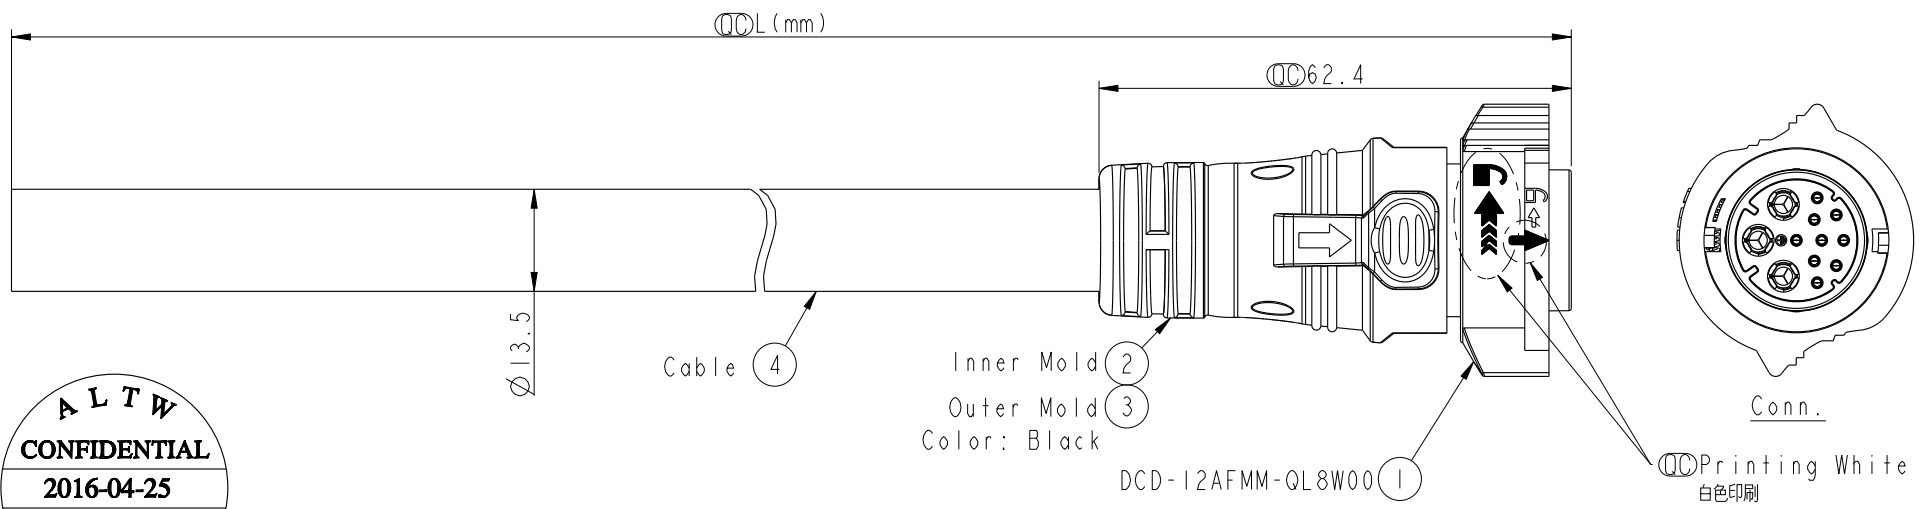

ALTW
CONFIDENTIAL
2016-04-25
R&D DEPT.

- Note:
- * \varnothing Important Dimension To Check.
 - * Waterproof Rate: IP68(Mated, 1M/24hr)
 - * Working Voltage Rating:
Power AC/DC 300V
Data DC 30V
 - * Working Current:
Power: 20A
Data: 05A
 - * Housing: Nylon+GF, Black
 - * Male Pin: Copper Alloy, Gold & Ni Plated
 - * Cable: UL21996 3C*12AWG+(26#*4P+D+AL)+F+AL/MY, PVC Jacket, OD=13.5, Black.
 - * Cable Length Tolerance: 01M:±40mm
02M~05M:±60mm
06M~10M:±100mm
11M~30M:±200mm
31M~99M:±500mm

DCD-12AFMM-QL8FXX
 XX : 01~99Meters
 01 : 01Meter
 02 : 02Meters
 :
 :
 99 : 99Meters
 Cable Length(L): 01~99Meters

UNIT:mm
 TOLERANCE ±0.5

TITLE X-Lok D Size Cable Molding 12 Pin F Connector M Pin			
SCALE 1:1	SIZE A4	SHEET 1 OF 1	
REV. A	WC-REV. A.2	\varnothing : Inspection item	