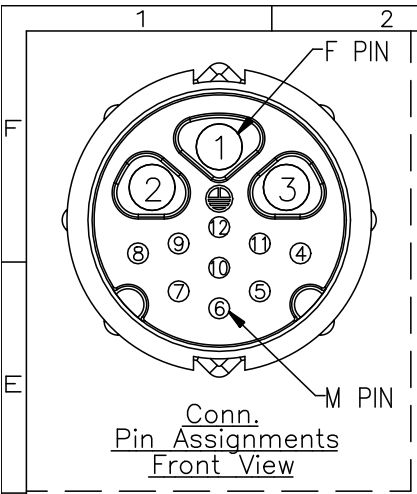

Conn.

| | | | | |
|-------|--------------|-----|---------|-------------|
| 12 | Drain | 地線 | (24AWG) | Twist 對線 |
| 11 | Brown | 棕 | (24AWG) | |
| 10 | Black | 黑 | (24AWG) | Twist 對線 |
| 9 | Gray | 灰 | (24AWG) | |
| 8 | Blue | 藍 | (24AWG) | Twist 對線 |
| 7 | Green | 綠 | (24AWG) | |
| 6 | Yellow | 黃 | (24AWG) | Twist 對線 |
| 5 | White | 白 | (24AWG) | |
| 4 | Red | 紅 | (24AWG) | Twist 對線 |
| 3 | Blue | 藍 | (16AWG) | |
| 2 | Brown | 棕 | (16AWG) | Twist 對線 |
| 1 | Green/Yellow | 綠/黃 | (16AWG) | |
| Conn. | Wire Color | | | |
| | Pin Out | | | |

DCD-12AMDM-LL7AXX
 XX:01~99Meter
 01:01Meter
 02:02Meters
 ∴
 99:99Meters
 Cable Length(L):01~99Meters

- Note:
- * @C Important Dimension To Check.
 - * Waterproof Rate: IP67
 - * Connector: Nylon+GF, Black
 - * Pin: Copper Alloy, Gold Plated
 - * Cable: UL2464 (24AWG*4P+D+AL/MY)+16AWG*3C+F+P, PVC Jacket, UV Resistant, OD=11.0mm, Black
 - * Cable Length Tolerance: 01M±40mm
 02M~05M:±60mm
 06M~10M:±100mm
 11M~30M:±200mm
 31M~99M:±500mm

| | | | | |
|-----------|--|----------|------------------|-----------------|
| UNIT:mm | TITLE | ITEM NO | DRAWN BY | DATE |
| TOLERANCE | Cable Connector 180° MConn 3FPin(20A)+9MPin(5A) | DWG NO | Ruru | 2016/01/21 |
| ±0.5 mm | SCALE Free SHEET 1 OF 1 | CUSTOMER | CHECKED BY Rita | DATE 2016/01/21 |
| | REV. C SIZE A4 @C :Inspection Item | ALTM | APPROVED BY Lisa | DATE 2016/01/21 |