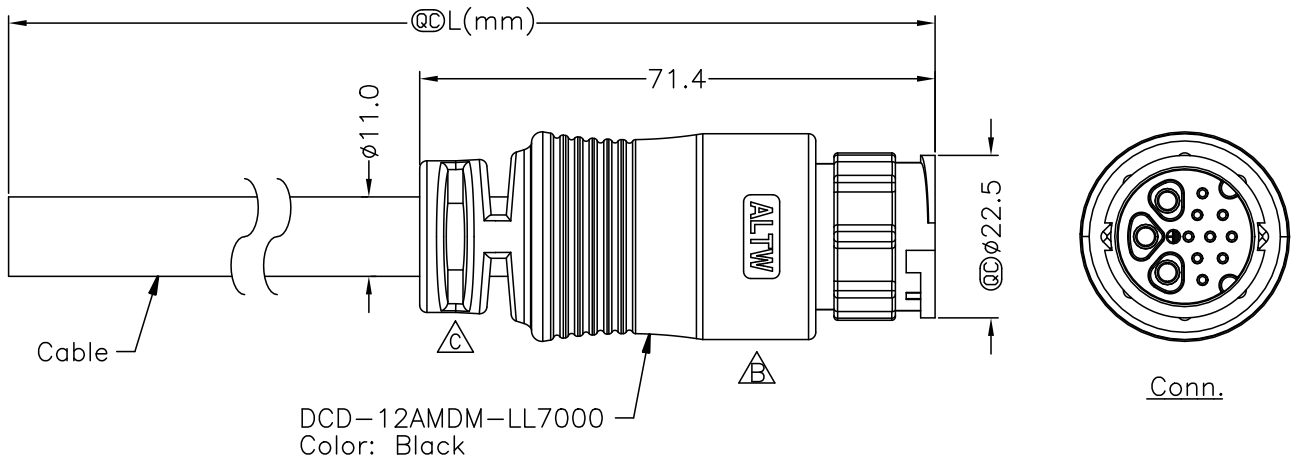

| | | | |
|------|----------------|------------|-------------|
| 5 | 6 | 7 | 8 |
| REV. | ECN NO. | DATE | SIGN |
| B | LEN1610473~476 | 2016/01/21 | Ruru |
| C | C200500 | 2020/04/20 | Angel Chou |
| | | | DESCRIPTION |
| | | | Change Logo |
| | | | △ x 1 |

Conn.

| | | | | |
|-------|--------------|-----|---------|-------------|
| 12 | Drain | 地線 | (24AWG) | Twist 對線 |
| 11 | Brown | 棕 | (24AWG) | |
| 10 | Black | 黑 | (24AWG) | Twist 對線 |
| 9 | Gray | 灰 | (24AWG) | |
| 8 | Blue | 藍 | (24AWG) | Twist 對線 |
| 7 | Green | 綠 | (24AWG) | |
| 6 | Yellow | 黃 | (24AWG) | Twist 對線 |
| 5 | White | 白 | (24AWG) | |
| 4 | Red | 紅 | (24AWG) | Twist 對線 |
| 3 | Blue | 藍 | (16AWG) | |
| 2 | Brown | 棕 | (16AWG) | Twist 對線 |
| 1 | Green/Yellow | 綠/黃 | (16AWG) | |
| Conn. | Wire Color | | | |
| | Pin Out | | | |

DCD-12AMDM-LL7AXX
 XX:01~99Meter
 01:01Meter
 02:02Meters
 ∴
 99:99Meters
 Cable Length(L):01~99Meters

- Note:
- * @C Important Dimension To Check.
 - * Waterproof Rate: IP67
 - * Connector: Nylon+GF, Black
 - * Pin: Copper Alloy, Gold Plated
 - * Cable: UL2464 (24AWG*4P+D+AL/MY)+16AWG*3C+F+P, PVC Jacket, UV Resistant, OD=11.0mm, Black
 - * Cable Length Tolerance: 01M±40mm
 02M~05M:±60mm
 06M~10M:±100mm
 11M~30M:±200mm
 31M~99M:±500mm

| | | | | |
|-----------|--|----------|------------------|-----------------|
| UNIT:mm | TITLE | ITEM NO | DRAWN BY | DATE |
| TOLERANCE | Cable Connector 180° MConn 3FPin(20A)+9MPin(5A) | DWG NO | Ruru | 2016/01/21 |
| ±0.5 mm | SCALE Free SHEET 1 OF 1 | CUSTOMER | CHECKED BY Rita | DATE 2016/01/21 |
| | REV. C SIZE A4 @C :Inspection Item | ALTM | APPROVED BY Lisa | DATE 2016/01/21 |