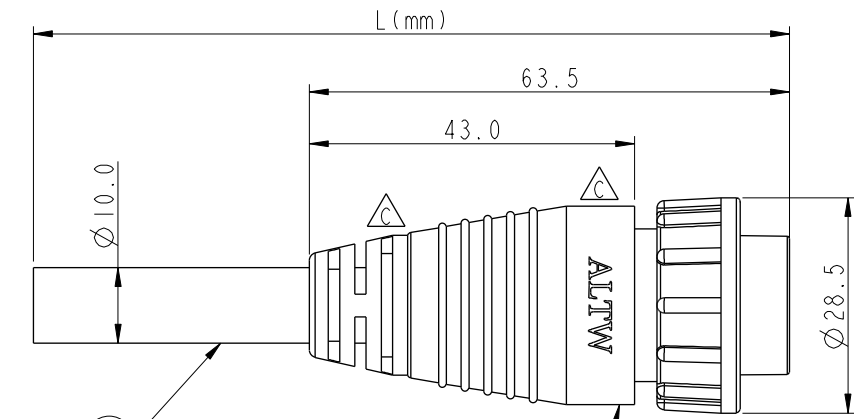

REV.	ECN NO.	DATE	SIGN	DESCRIPTION
B	LEN1340046	2013-04-10	Kevin Wang	Modify Conn. of View
C	LEN1380143-146	2013-08-08	Ruru	Modify the SR & Tolerance & Change Logo

Cable (2)
Color: Black

DCU-08AFEM-LL7000 (1)
Color: Black

DCU-08AFEM-LL7BXX
 XX : 01~99Meter
 01 : 01Meter
 02 : 02Meters

 99 : 99Meters
 Cable Length(L):01~99Meters

8	Brown	16AWG	棕	Twist
7	Green/Yellow	16AWG	綠/黃	
6	Blue	16AWG	藍	Twist
5	Red	24AWG	紅	
4	Green	24AWG	綠	Twist
3	White	24AWG	白	
2	Blue	24AWG	藍	Twist
1	Drain		地線	
Conn.	Wire Color			Pin Out

Note:
 * (1) Important Dimension To Check
 * Waterproof Rate: IP67
 * Connector: Nylon+GF, Black
 * Pin: Copper Alloy, Gold Plated
 * O-Ring: Silicone, Gray
 * Lock Nut: Nylon+GF, Black
 * Cable: UL2586 (24#*1P+A)*2C+16#*3C+Drain+Al/Mylar, PVC Jacket, UV Resistant, OD=∅10.0mm, Black
 * Cable Length Tolerance : 01M±40mm
 02M~05M:±60mm
 06M~10M:±100mm
 11M~30M:±200mm
 31M~99M:±500mm

UNIT:mm		TITLE	Large Size, Lock Type FConn. 3Mpin(20A)+5FPin(2A)		ITEM NO	DCU-08AFEM-LL7BXX	DRAWN BY	Ruru	DATE	2013-08-20			
TOLERANCE	± 0.5 mm	SCALE	1:1	SIZE	A4	SHEET	1	OF	1	CHECKED BY	Rita	DATE	2013-08-20
		REV.	C	WC-REV.	C.2	(1) Inspection item		CUSTOMER	ALTW	APPROVED BY	Maslow	DATE	2013-08-20