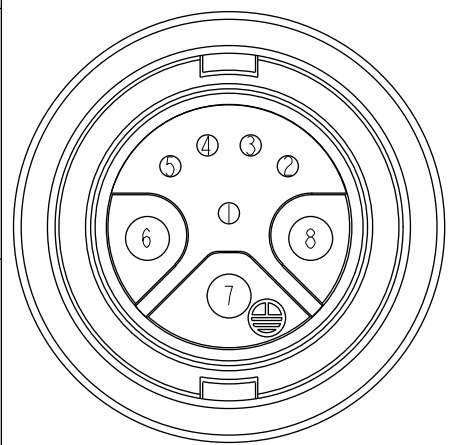

REV.	ECN NO.	DATE	SIGN	DESCRIPTION
B	LEN1340046	2013-04-10	Kevin Wang	Modify Conn. of View
C	LEN1380143-146	2013-08-08	Ruru	Modify the SR & Tolerance & Change Logo

Cable (2)
Color: Black

DCU-08AFEM-LL7000 (1)
Color: Black

DCU-08AFEM-LL7BXX
 XX : 01~99Meter
 01 : 01Meter
 02 : 02Meters

 99 : 99Meters
 Cable Length(L):01~99Meters

8	Brown	16AWG	棕	Twist
7	Green/Yellow	16AWG	綠/黃	
6	Blue	16AWG	藍	Twist
5	Red	24AWG	紅	
4	Green	24AWG	綠	Twist
3	White	24AWG	白	
2	Blue	24AWG	藍	Twist
1	Drain		地線	
Conn.	Wire Color			Pin Out

Note:
 * (1) Important Dimension To Check
 * Waterproof Rate: IP67
 * Connector: Nylon+GF, Black
 * Pin: Copper Alloy, Gold Plated
 * O-Ring: Silicone, Gray
 * Lock Nut: Nylon+GF, Black
 * Cable: UL2586 (24#*1P+A)*2C+16#*3C+Drain+Al/Mylar, PVC Jacket, UV Resistant, OD=∅10.0mm, Black
 * Cable Length Tolerance : 01M±40mm
 02M~05M:±60mm
 06M~10M:±100mm
 11M~30M:±200mm
 31M~99M:±500mm

UNIT:mm		TITLE	Large Size, Lock Type FConn. 3Mpin(20A)+5FPin(2A)		ITEM NO	DCU-08AFEM-LL7BXX	DRAWN BY	Ruru	DATE	2013-08-20			
TOLERANCE	± 0.5 mm	SCALE	1:1	SIZE	A4	SHEET	1	OF	1	CHECKED BY	Rita	DATE	2013-08-20
		REV.	C	WC-REV.	C.2	(1) Inspection item		CUSTOMER	ALTW	APPROVED BY	Maslow	DATE	2013-08-20