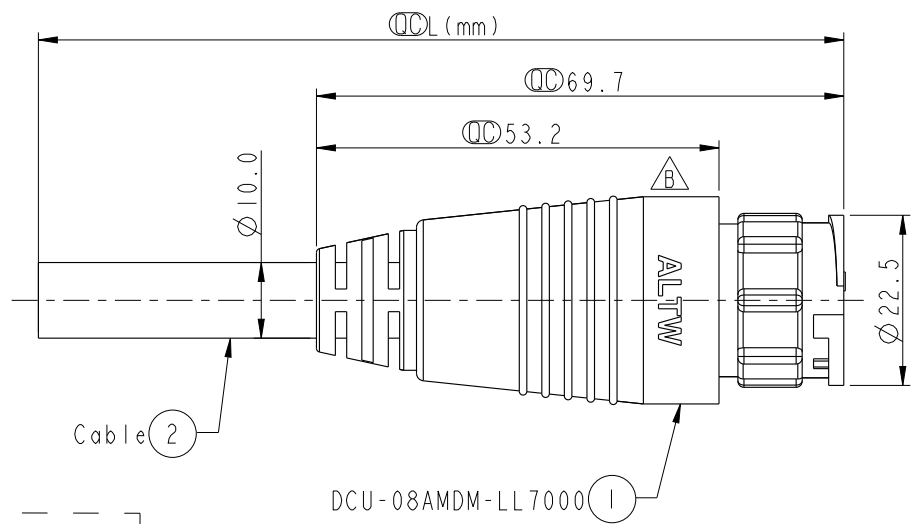

REV.	ECN NO.	DATE	SIGN	DESCRIPTION
B	LEN17C0338~341	2017-12-12	Jalam	Modify The Tolerance & Change Logo

DCU-08AMDM-LL7BXX
 XX : 01~99Meter
 01 : 01Meter
 02 : 02Meters

 99 : 99Meters
 Cable Length(L) : 01~99Meters

8	Brown	16AWG	棕	
7	Green/Yellow	16AWG	綠/黃	
6	Blue	16AWG	藍	
5	Red	24AWG	紅	Twist
4	Green	24AWG	綠	
3	White	24AWG	白	Twist
2	Blue	24AWG	藍	
1	Drain		地線	
Conn.	Wire Color		Pin Out	

Note:
 * \varnothing Important Dimension To Check
 * Waterproof Rate: IP67
 * Connector: Nylon+GF, Black
 * Pin: Copper Alloy, Gold Plated
 * Cable: UL2586 (24#*1P+A)*2C+16#*3C+Drain+Al/Mylar, PVC Jacket, UV Resistant, OD= \varnothing 10.0mm, Black
 * Cable Length Tolerance: 01M \pm 40mm
 02M~05M: \pm 60mm
 06M~10M: \pm 100mm
 11M~30M: \pm 200mm
 31M~99M: \pm 500mm

UNIT:mm TOLERANCE $\pm 0.5mm$	TITLE Large Size, Lock Type MConn. 3FPin(20A)+5MPin(2A)		Amphenol LTW 安費諾亮泰企業股份有限公司		ITEM NO	DRAWN BY Jalam	DATE 2017-12-12
	SCALE 1:1	SIZE A4			SHEET 1	OF 1	DWG NO DCU-08AMDM-LL7BXX
REV. B	WC-REV. A.5	\varnothing : Inspection item		CUSTOMER ALTW	APPROVED BY Jerry	DATE 2017-12-12	