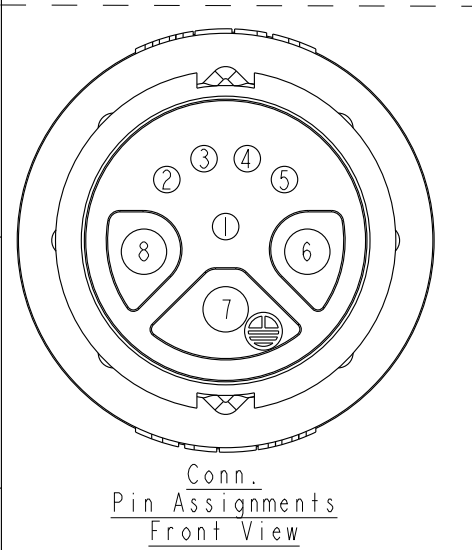

REV.	ECN NO.	DATE	SIGN	DESCRIPTION
B	LEN17C0338~341	2017-12-12	Jalam	Modify The Tolerance & Change Logo

DCU-08AMDM-LL7BXX
 XX : 01~99Meter
 01 : 01Meter
 02 : 02Meters

 99 : 99Meters
 Cable Length(L) : 01~99Meters

8	Brown	16AWG	棕	
7	Green/Yellow	16AWG	綠/黃	
6	Blue	16AWG	藍	
5	Red	24AWG	紅	Twist
4	Green	24AWG	綠	
3	White	24AWG	白	Twist
2	Blue	24AWG	藍	
1	Drain		地線	
Conn.	Wire Color		Pin Out	

Note:
 * \varnothing Important Dimension To Check
 * Waterproof Rate: IP67
 * Connector: Nylon+GF, Black
 * Pin: Copper Alloy, Gold Plated
 * Cable: UL2586 (24#*1P+A)*2C+16#*3C+Drain+Al/Mylar, PVC Jacket, UV Resistant, OD= \varnothing 10.0mm, Black
 * Cable Length Tolerance: 01M \pm 40mm
 02M~05M: \pm 60mm
 06M~10M: \pm 100mm
 11M~30M: \pm 200mm
 31M~99M: \pm 500mm

UNIT:mm TOLERANCE $\pm 0.5mm$	TITLE Large Size, Lock Type MConn. 3FPin(20A)+5MPin(2A)		Amphenol LTW 安費諾亮泰企業股份有限公司		ITEM NO	DRAWN BY Jalam	DATE 2017-12-12
	SCALE 1:1	SIZE A4			SHEET 1	OF 1	DWG NO DCU-08AMDM-LL7BXX
REV. B	WC-REV. A.5	\varnothing : Inspection item		CUSTOMER ALTW	APPROVED BY Jerry	DATE 2017-12-12	