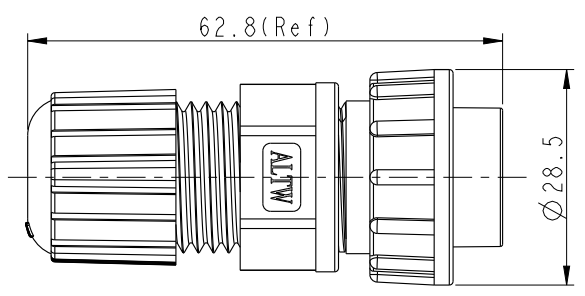

Conn.
Pin Assignments
Front View

- Note:
- * \varnothing Important Dimension To Check
 - * Waterproof Rate: IP67
 - * O-Ring: Silicone, Gray
 - * Connector: Nylon+GF, Black
 - * Pin: Copper Alloy, Gold Plated
 - * Lock Nut: Nylon+GF, Black
 - * $\triangle C$ Gasket: Silicone, Black
 - * Clamp Ring: Nylon, Black
 - * Seal: Silicone, Gray
 - * Sealing Nut: Nylon, Black
 - * $\triangle B$ Cable OD Max: $\varnothing 9.5 \sim \varnothing 10.8\text{mm}$

A	UNIT:mm			TITLE Large Assy Connector FConn 3MPin(20A)+5FPin(2A)			ITEM NO DCU-08BFEA-LL7001		DRAWN BY Joy		DATE 2016-07-18	
	TOLERANCE .X ±0.25 .XX ±0.1 .XXX ±0.05 ANGLES ±1°	SCALE 1:1			SIZE A4	SHEET 1	OF 1	DWG NO DCU-08BFEA-LL7001	CHECKED BY Ma Fei		DATE 2016-07-18	
	REV. C			WC-REV. B.2	\varnothing : Inspection item			CUSTOMER ALTW		APPROVED BY Joy		DATE 2016-07-18
	Amphenol LTW 安費諾亮泰企業股份有限公司											