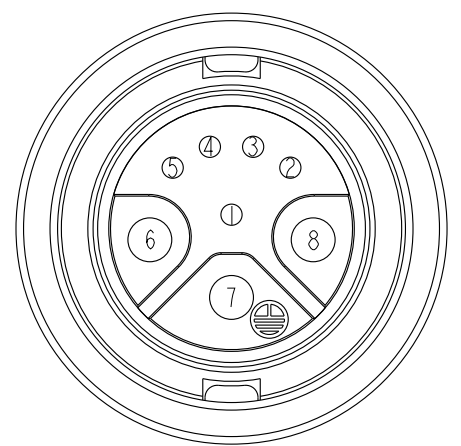

Conn.
Pin Assignments
Front View

- Note:
- * \varnothing Important Dimension To Check
 - * Waterproof Rate: IP67
 - * O-Ring: Silicone, Gray
 - * Connector: Nylon+GF, Black
 - * Pin: Copper Alloy, Gold Plated
 - * Lock Nut: Nylon+GF, Black
 - * $\triangle C$ Gasket: Silicone, Black
 - * Clamp Ring: Nylon, Black
 - * Seal: Silicone, Gray
 - * Sealing Nut: Nylon, Black
 - * $\triangle B$ Cable OD Max: $\varnothing 9.5 \sim \varnothing 10.8\text{mm}$

A	UNIT:mm			TITLE Large Assy Connector FConn 3MPin(20A)+5FPin(2A)			ITEM NO DCU-08BFEA-LL7001		DRAWN BY Joy		DATE 2016-07-18	
	TOLERANCE .X ±0.25 .XX ±0.1 .XXX ±0.05 ANGLES ±1°	SCALE 1:1			SIZE A4	SHEET 1	OF 1	DWG NO DCU-08BFEA-LL7001	CHECKED BY Ma Fei		DATE 2016-07-18	
	REV. C			WC-REV. B.2	\varnothing : Inspection item			CUSTOMER ALTW		APPROVED BY Joy		DATE 2016-07-18
	Amphenol LTW 安費諾亮泰企業股份有限公司											