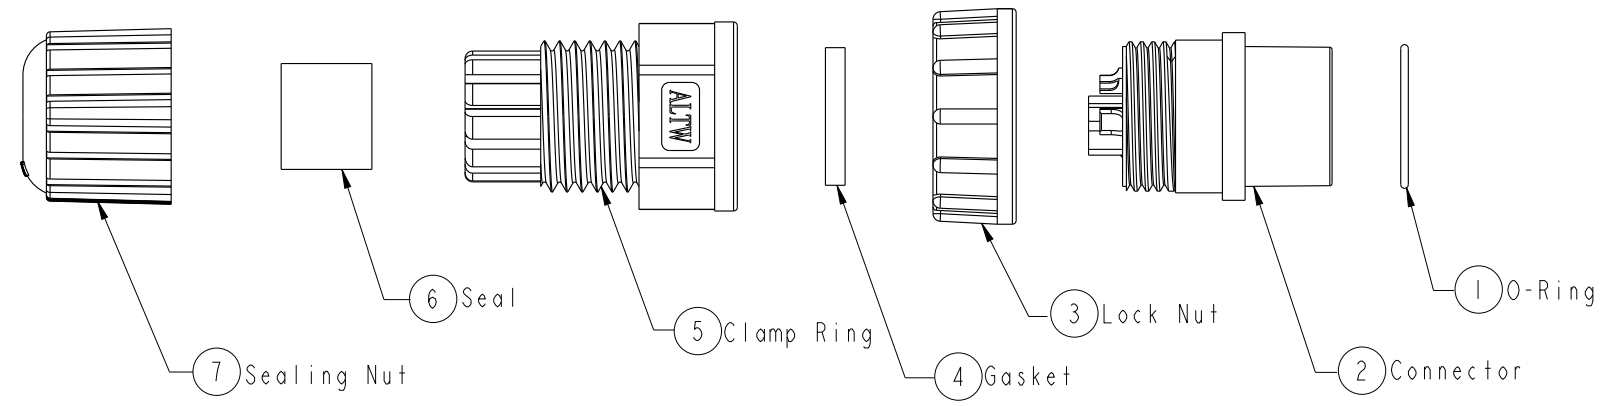

Conn.
Pin Assignments
Front View

- Note:
- * \varnothing Important Dimension To Check
 - * Waterproof Rate: IP67
 - * O-Ring: Silicone, Gray
 - * Connector: Nylon+GF, Black
 - * Pin: Copper Alloy, Gold Plated
 - * Lock Nut: Nylon+GF, Black
 - * $\triangle C$ Gasket: Silicone, Black
 - * Clamp Ring: Nylon, Black
 - * Seal: Silicone, Gray
 - * Sealing Nut: Nylon, Black
 - * $\triangle B$ Cable OD Max: $\varnothing 9.5 \sim \varnothing 10.8\text{mm}$

A	UNIT:mm			TITLE Large Assy Connector FConn 3MPin(20A)+5FPin(2A)			ITEM NO DCU-08BFEA-LL7001		DRAWN BY Joy		DATE 2016-07-18	
	TOLERANCE .X ±0.25 .XX ±0.1 .XXX ±0.05 ANGLES ±1°	SCALE 1:1			SIZE A4	SHEET 1	OF 1	DWG NO DCU-08BFEA-LL7001	CHECKED BY Ma Fei		DATE 2016-07-18	
	REV. C			WC-REV. B.2	\varnothing : Inspection item			CUSTOMER ALTW		APPROVED BY Joy		DATE 2016-07-18
	Amphenol LTW 安費諾亮泰企業股份有限公司											