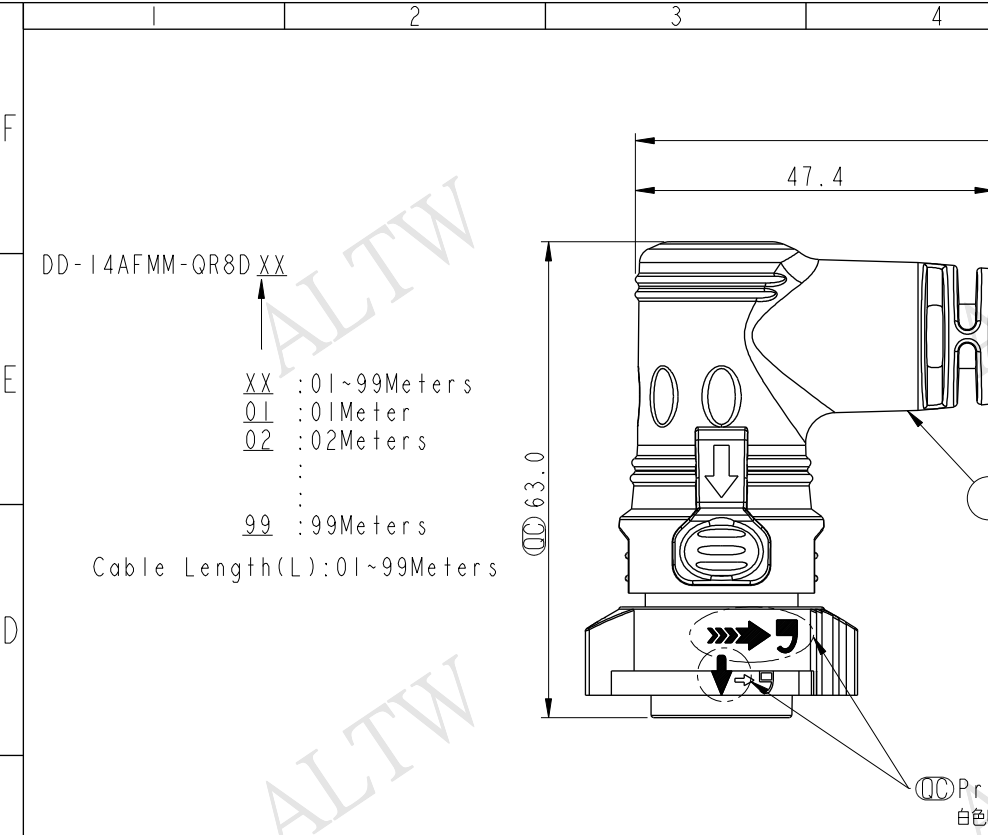

REV.	ECN NO.	DATE	SIGN	DESCRIPTION

DD-14AFMM-QR8D XX

XX : 01~99Meters
 01 : 01Meter
 02 : 02Meters
 ...
 99 : 99Meters

Cable Length(L): 01~99Meters

7	Blue	藍	14	Brown/White	棕/白
6	Green	綠	13	Black/White	黑/白
5	Yellow	黃	12	Light Green	淡綠
4	Orange	橙	11	Pink	粉紅
3	Red	紅	10	White	白
2	Brown	棕	9	Gray	灰
1	Black	黑	8	Purple	紫
Conn.	Wire Color		Conn.	Wire Color	
	Pin Out			Pin Out	

Note:

- * \varnothing Important Dimension To Check.
- * Working Voltage Rating: AC 300 V
- * Working Current Rating: 5A
- * Flame Class: UL94V-0 (UV Resistance)
- * Waterproof Rate: IP68(Mated)
In 1 meter water within 24 hours
- * Housing: Nylon+GF, Black
- * Female Pin: Copper Alloy, Gold Plated
- * Cable: UL21388 20AWG*14C+AL.Mylar Black, PVC Jacket UV Resistant, OD=8.5
- * Cable Length Tolerance: 01M:±40mm
02M~05M:±60mm
06M~10M:±100mm
11M~30M:±200mm
31M~99M:±500mm

UNIT:mm

TOLERANCE ±0.5

TITLE X-Lok D Size Cable Molding
14Pin F Connector M Pin(05A)

SCALE 1:1 SIZE A4 SHEET 1 OF 1

REV. A WC-REV. A.1 \varnothing : Inspection item

Amphenol LTW
安費諾亮泰企業股份有限公司

ITEM NO	DRAWN BY	DATE
	Wes Fan	2016-04-29
DWG NO	CHECKED BY	DATE
DD-14AFMM-QR8DXX	Spring Liu	2016-04-29
CUSTOMER	APPROVED BY	DATE
ALTW	Kevin Hu	2016-04-29