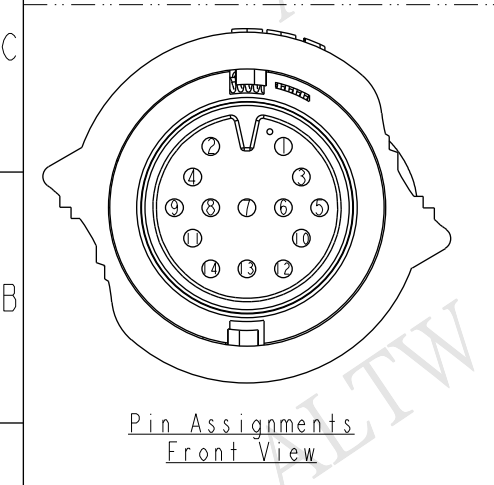

REV.	ECN NO.	DATE	SIGN	DESCRIPTION

DD-14AFMM-QR8D XX

XX : 01~99Meters
 01 : 01Meter
 02 : 02Meters
 ...
 99 : 99Meters

Cable Length(L): 01~99Meters

7	Blue	藍	14	Brown/White	棕/白
6	Green	綠	13	Black/White	黑/白
5	Yellow	黃	12	Light Green	淡綠
4	Orange	橙	11	Pink	粉紅
3	Red	紅	10	White	白
2	Brown	棕	9	Gray	灰
1	Black	黑	8	Purple	紫
Conn.	Wire Color		Conn.	Wire Color	
	Pin Out			Pin Out	

Note:

- * \varnothing Important Dimension To Check.
- * Working Voltage Rating: AC 300 V
- * Working Current Rating: 5A
- * Flame Class: UL94V-0 (UV Resistance)
- * Waterproof Rate: IP68(Mated)
In 1 meter water within 24 hours
- * Housing: Nylon+GF, Black
- * Female Pin: Copper Alloy, Gold Plated
- * Cable: UL21388 20AWG*14C+AL.Mylar Black, PVC Jacket UV Resistant, OD=8.5
- * Cable Length Tolerance: 01M:±40mm
02M~05M:±60mm
06M~10M:±100mm
11M~30M:±200mm
31M~99M:±500mm

UNIT:mm

TOLERANCE ±0.5

TITLE X-Lok D Size Cable Molding
14Pin F Connector M Pin(05A)

SCALE 1:1 SIZE A4 SHEET 1 OF 1

REV. A WC-REV. A.1 \varnothing : Inspection item

Amphenol LTW
安費諾亮泰企業股份有限公司

ITEM NO	DRAWN BY	DATE
	Wes Fan	2016-04-29
DWG NO	CHECKED BY	DATE
DD-14AFMM-QR8DXX	Spring Liu	2016-04-29
CUSTOMER	APPROVED BY	DATE
ALTW	Kevin Hu	2016-04-29