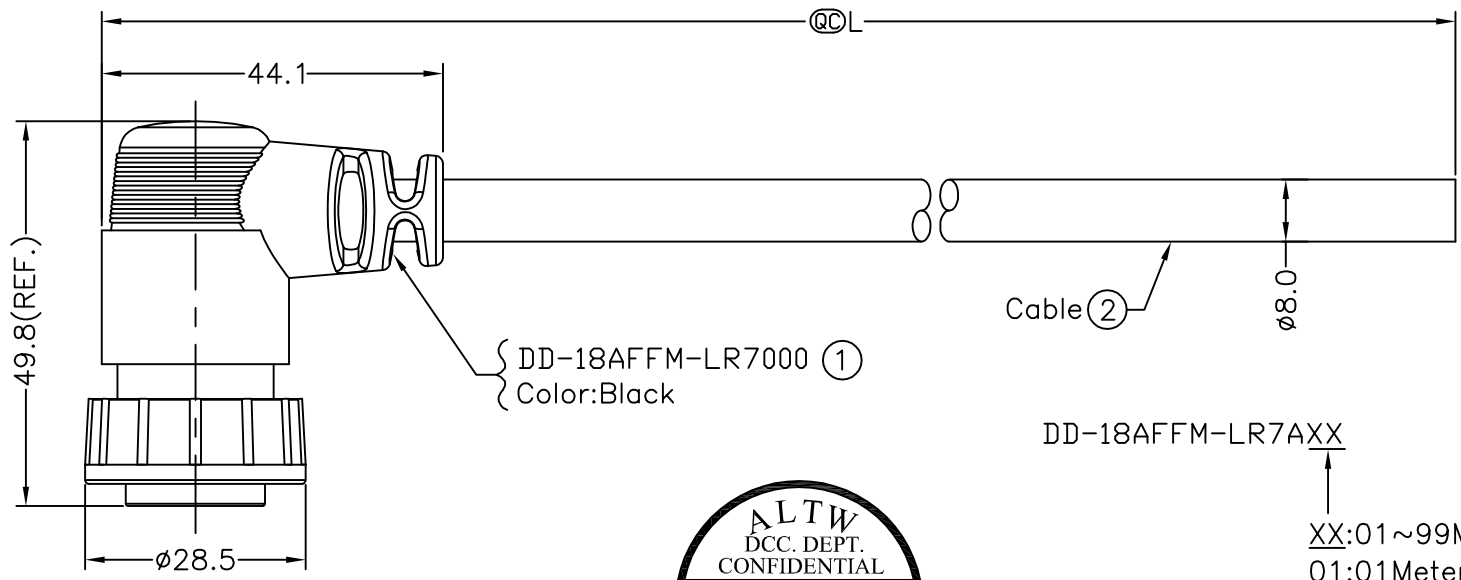

Conn.

Cable (2)

DD-18AFFM-LR7AXX

XX:01~99Meters  
 01:01Meter  
 02:02Meters  
 ...  
 99:99Meters  
 Cable Length(L):01~99Meters

- Note:
- \* @CL Important Dimension To Check.
  - \* Waterproof Rate: IP67
  - \* Housing: Nylon+GF, Black
  - \* Pin: Copper Alloy, Gold Plated
  - \* Nut:Black,Nylon+GF
  - \* Ring:Black,EPDM
  - \* Cable: UL2464 24#18C+Drain+AL/My Black, PVC Jacket UV Resistant, OD=8.0
  - \* Cable Length Tolerance:1M~10M±5%mm,11M~99M±500mm.

UNIT:mm		TITLE	Large
TOLERANCE	$\pm 0.5$ mm	SCALE	Free
		SHEET	1 OF 1
REV.	A	SIZE	A4
		@CL	:Inspection Item

**Amphenol LTW**  
 安費諾亮泰企業股份有限公司

ITEM NO	DRAWN BY	DATE
DWG NO	CHECKED BY	DATE
CUSTOMER	APPROVED BY	DATE
	Tina	2007/06/08
DD-18AFFM-LR7AXX	Liu	2007/06/09
ALTW	Victor	2007/06/11