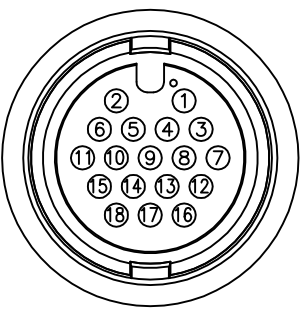

THIS DOCUMENT IS SUBJECT TO CHANGE WITHOUT NOTICE. IT IS CONFIDENTIAL AND A PROPERTY OF Amphenol LTW. DISCLOSURE TO THIRD PARTY HAS TO BE AUTHORIZED BY Amphenol LTW.

5	6	7	8
REV.	ECN NO.	DATE	SIGN

Pin Assignments
Front View